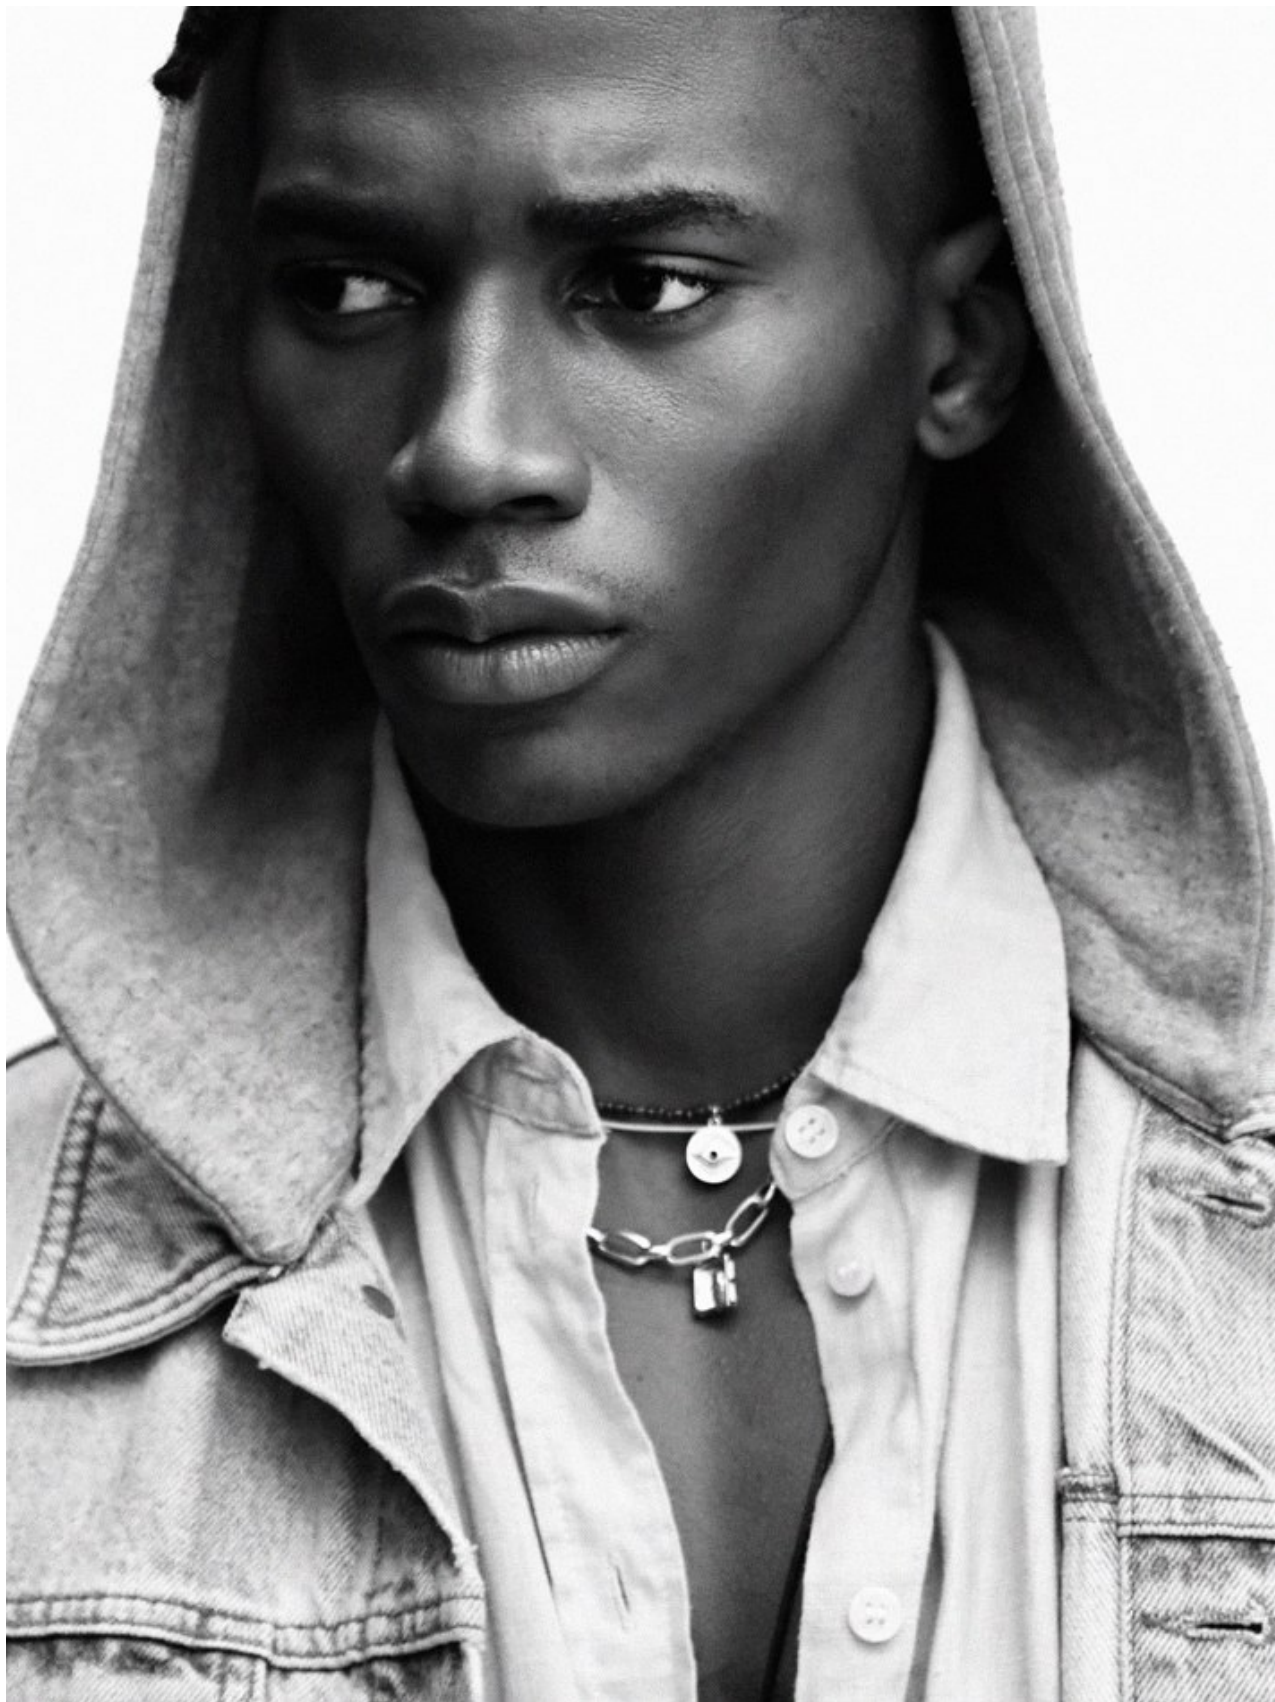

citizen
A Division Of Boss Models

OLLIE SOKANYILE

Height: 183cm Chest: 101cm Waist: 78cm Suit: 40.5 R Shoe: 9 UK Hair: Black Eyes: Brown