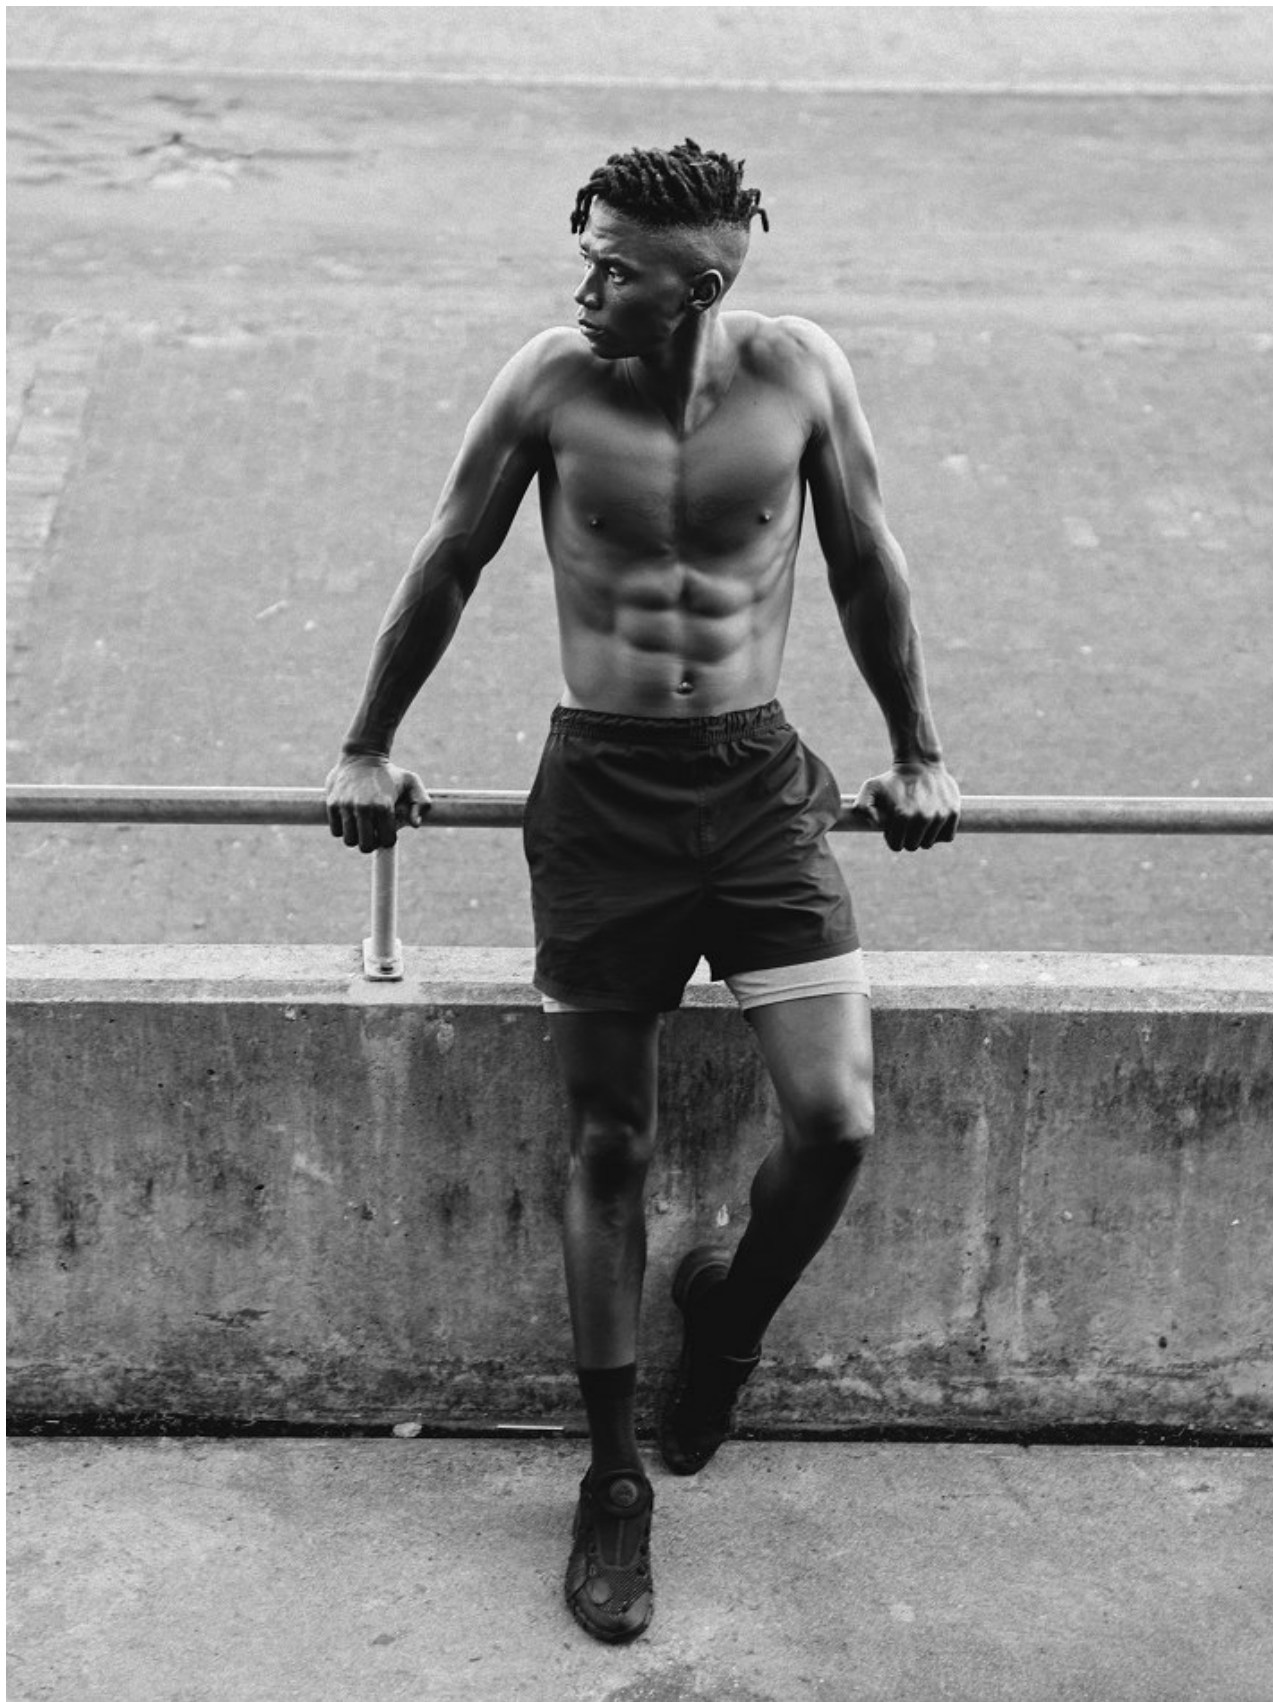

**citizen**  
*A Division Of Boss Models*

**OLLIE SOKANYILE**

Height: 183cm Chest: 101cm Waist: 78cm Suit: 40.5 R Shoe: 9 UK Hair: Black Eyes: Brown

**citizen**  
*A Division Of Boss Models*

**OLLIE SOKANYILE**

Height: 183cm Chest: 101cm Waist: 78cm Suit: 40.5 R Shoe: 9 UK Hair: Black Eyes: Brown

**citizen**  
*A Division Of Boss Models*

**OLLIE SOKANYILE**

Height: 183cm Chest: 101cm Waist: 78cm Suit: 40.5 R Shoe: 9 UK Hair: Black Eyes: Brown

**citizen**  
*A Division Of Boss Models*

**OLLIE SOKANYILE**

Height: 183cm Chest: 101cm Waist: 78cm Suit: 40.5 R Shoe: 9 UK Hair: Black Eyes: Brown

**citizen**  
*A Division Of Boss Models*

*Dossier* | MAN