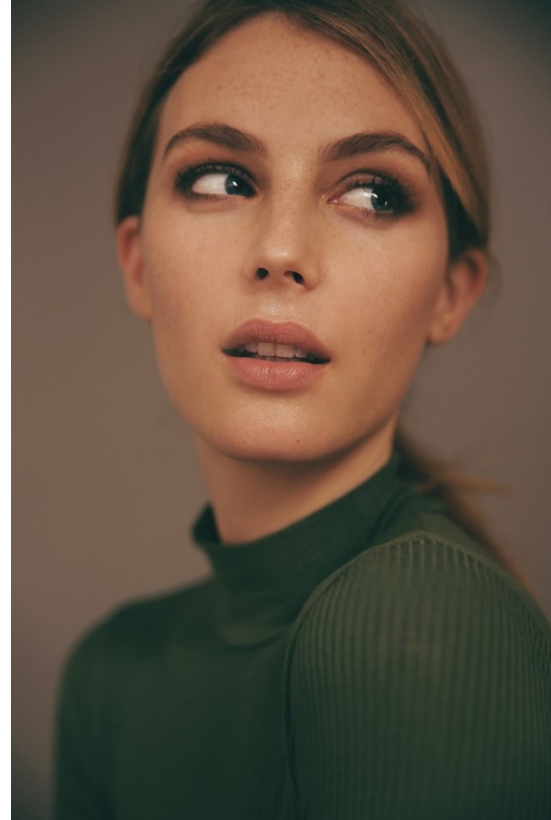

BOSS MODELS

CAPE TOWN

ERIN GROOM

Height: 174cm Bust: 87cm Waist: 67cm Hips: 98cm Shoe: 5 UK Hair: Blonde Eyes: Blue

BOSS MODELS

CAPE TOWN

ERIN GROOM

Height: 174cm Bust: 87cm Waist: 67cm Hips: 98cm Shoe: 5 UK Hair: Blonde Eyes: Blue