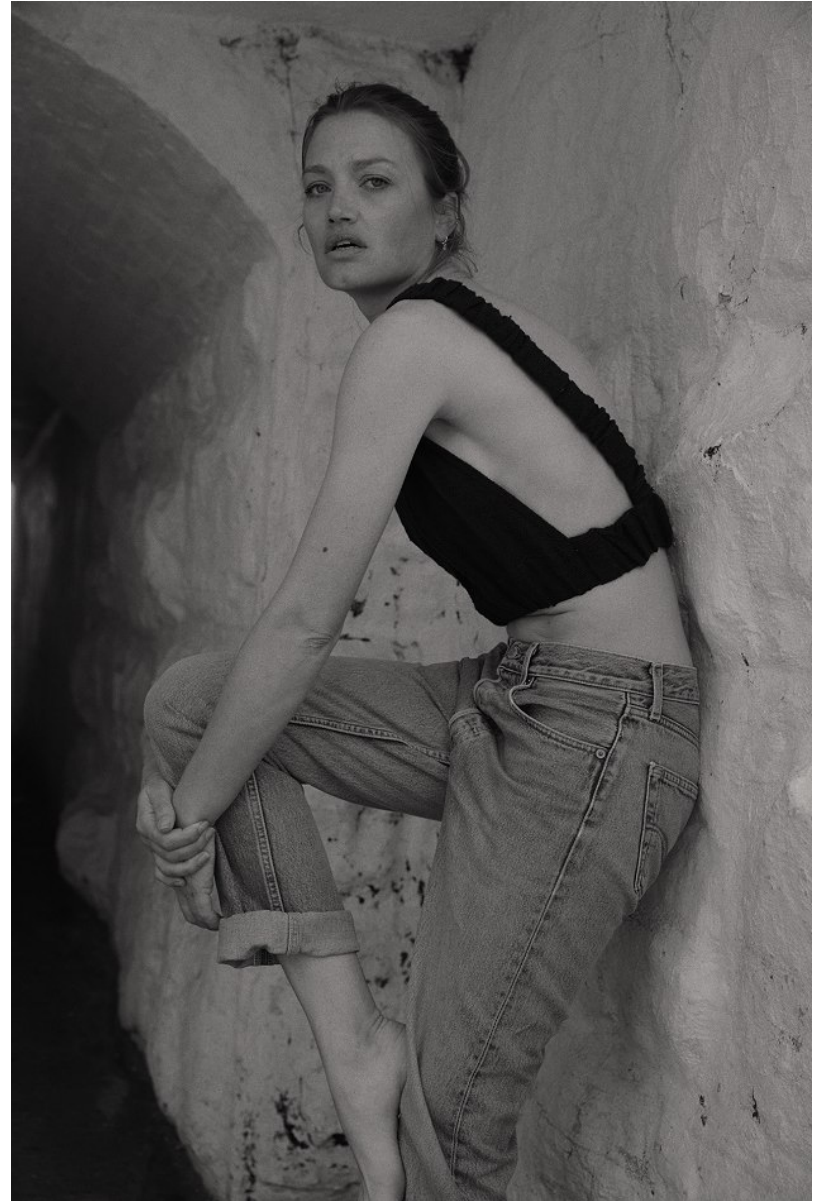

CAPE TOWN

CANDICE JOLLIFFE

Height: 177cm Bust: 81cm Waist: 64cm Hips: 92cm Shoe: 6 UK Hair: Blonde Eyes: Blue/Green

BOSS MODELS

CAPE TOWN

CANDICE JOLLIFFE

Height: 177cm Bust: 81cm Waist: 64cm Hips: 92cm Shoe: 6 UK Hair: Blonde Eyes: Blue/Green