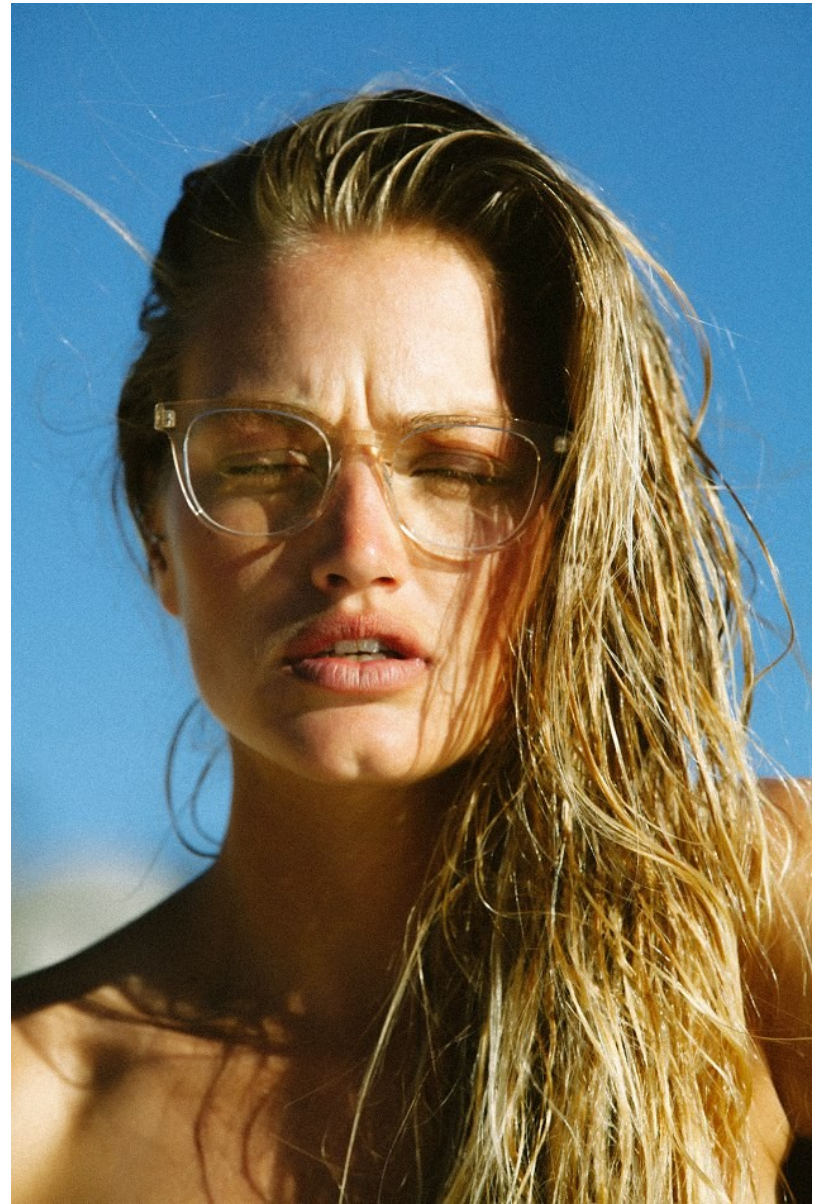

BOSS MODELS

CAPE TOWN

CANDICE JOLLIFFE

Height: 177cm Bust: 81cm Waist: 64cm Hips: 92cm Shoe: 6 UK Hair: Blonde Eyes: Blue/Green

BOSS MODELS

CAPE TOWN

CANDICE JOLLIFFE

Height: 177cm Bust: 81cm Waist: 64cm Hips: 92cm Shoe: 6 UK Hair: Blonde Eyes: Blue/Green