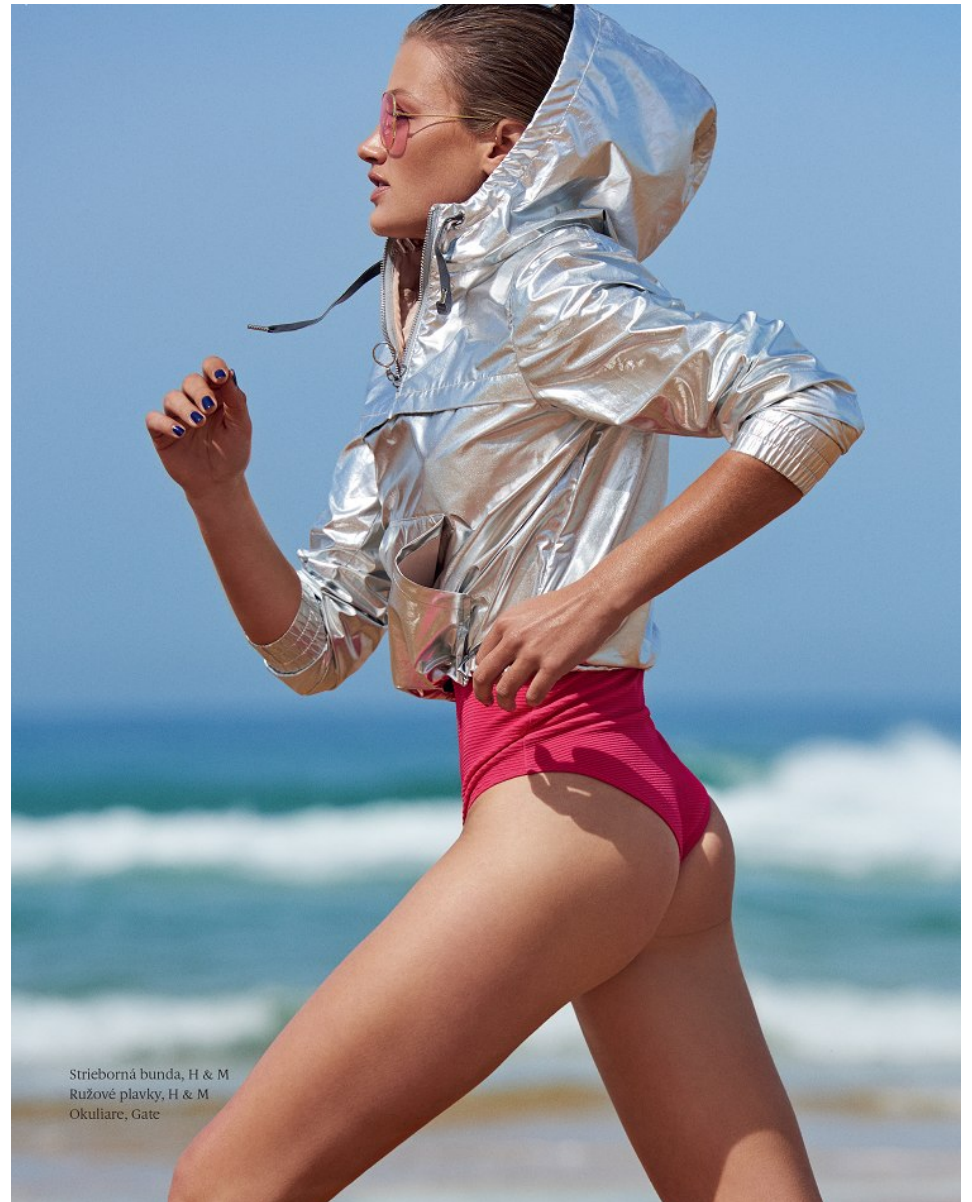

Strieborná bunda, H & M
Ružové plavky, H & M
Okuliare, Gate

CANDICE JOLLIFFE

Height: 177cm Bust: 81cm Waist: 64cm Hips: 92cm Shoe: 6 UK Hair: Blonde Eyes: Blue/Green