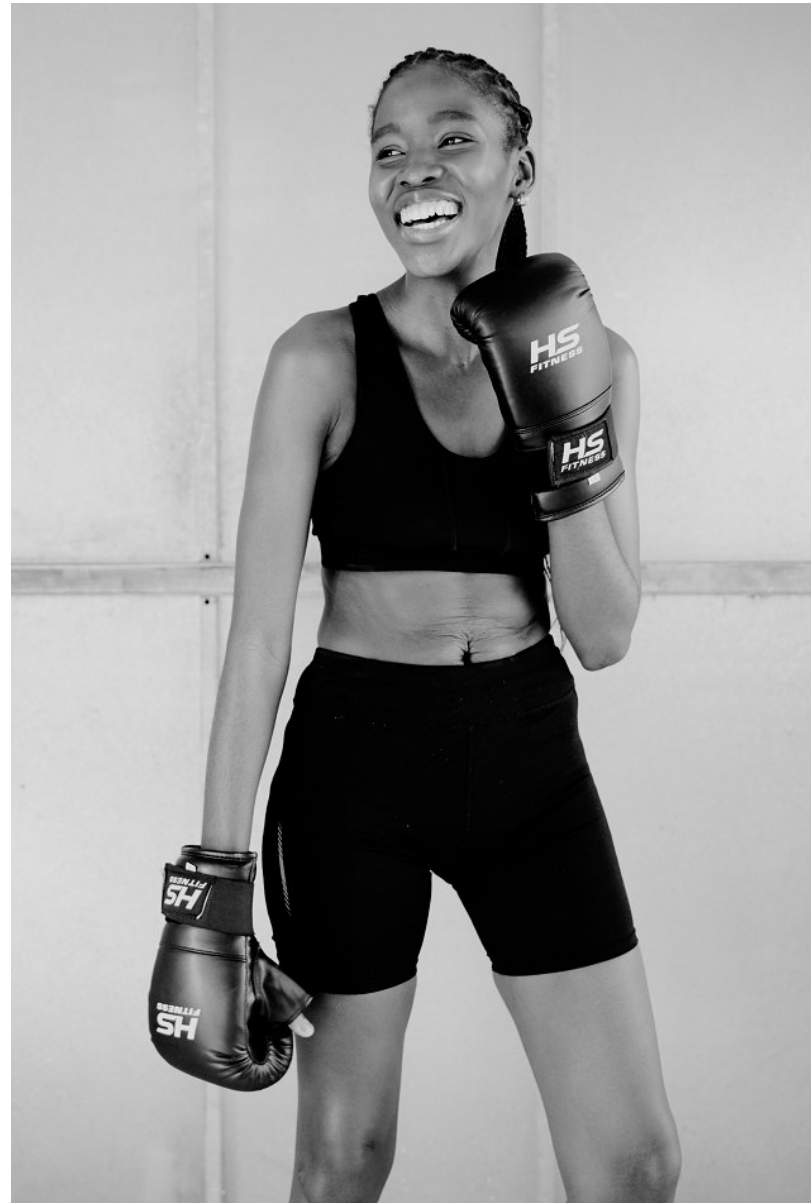

BOSS MODELS

CAPE TOWN

ASANDA MGWABA

Height: 180cm Bust: 89cm Waist: 72cm Hips: 103cm Shoe: 8 UK Hair: Black Eyes: Brown

BOSS MODELS

CAPE TOWN

ASANDA MGWABA

Height: 180cm Bust: 89cm Waist: 72cm Hips: 103cm Shoe: 8 UK Hair: Black Eyes: Brown