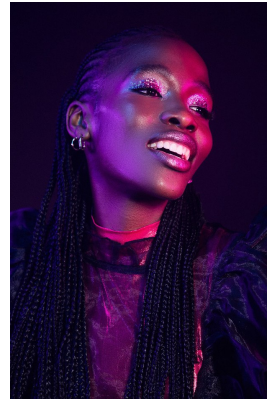

BOSS MODELS

CAPE TOWN

ASANDA MGWABA

Height: 180cm Bust: 89cm Waist: 72cm Hips: 103cm Shoe: 8 UK Hair: Black Eyes: Brown

BOSS MODELS

CAPE TOWN

ASANDA MGWABA

Height: 180cm Bust: 89cm Waist: 72cm Hips: 103cm Shoe: 8 UK Hair: Black Eyes: Brown