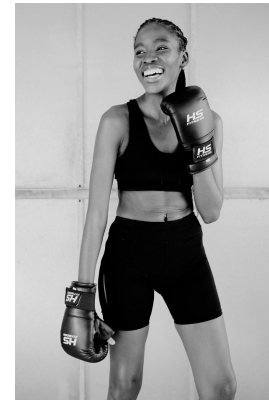

BOSS MODELS

CAPE TOWN

ASANDA MGWABA

Height: 180cm Bust: 89cm Waist: 72cm Hips: 103cm Shoe: 8 UK Hair: Black Eyes: Brown

BOSS MODELS

CAPE TOWN

ASANDA MGWABA

Height: 180cm Bust: 89cm Waist: 72cm Hips: 103cm Shoe: 8 UK Hair: Black Eyes: Brown