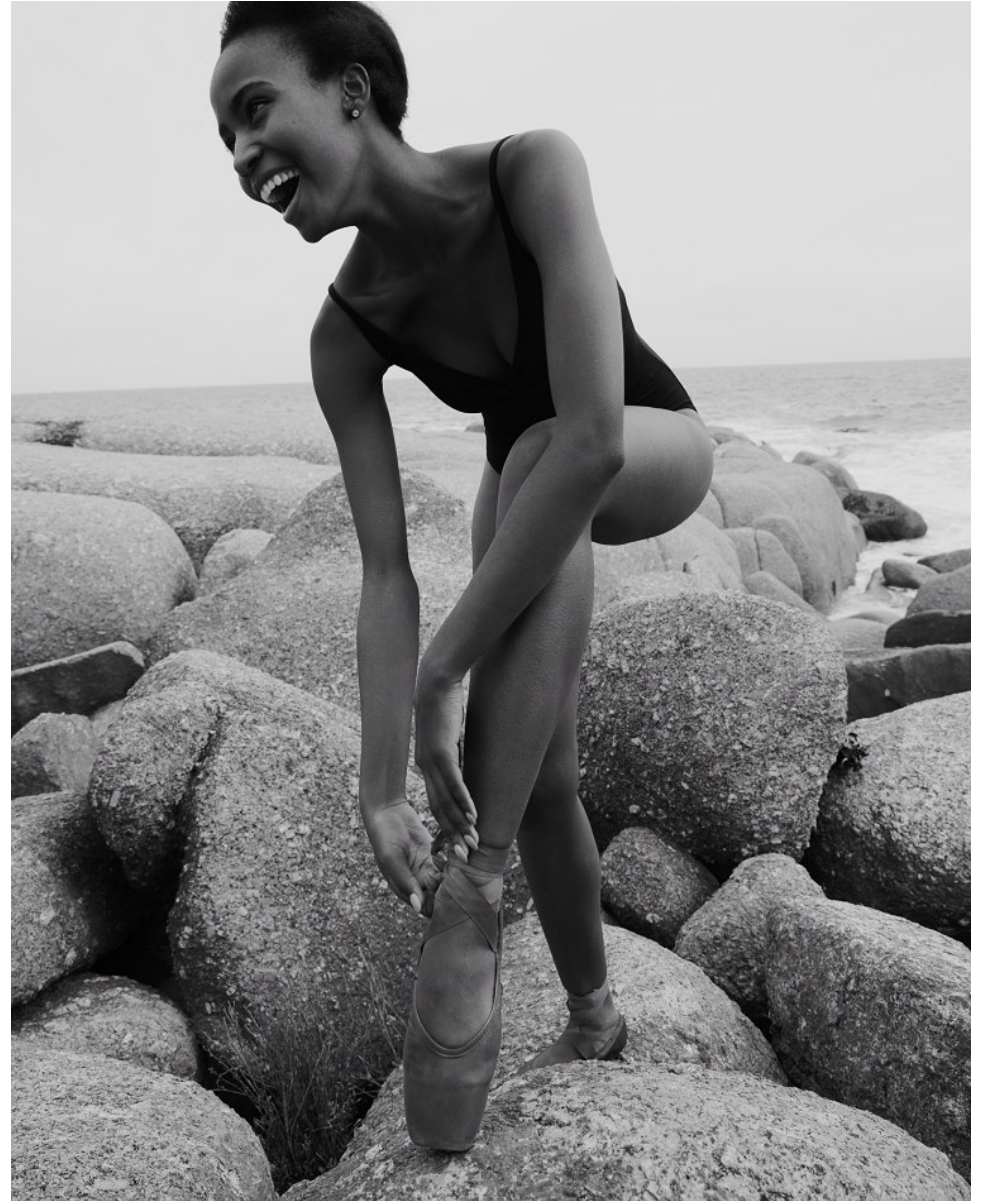

BOSS MODELS

CAPE TOWN

LALELA MSWANE

Height: 170cm Bust: 82cm Waist: 62cm Hips: 93cm Shoe: 5 UK Hair: Dark Brown Eyes: Brown

BOSS MODELS

CAPE TOWN

LALELA MSWANE

Height: 170cm Bust: 82cm Waist: 62cm Hips: 93cm Shoe: 5 UK Hair: Dark Brown Eyes: Brown