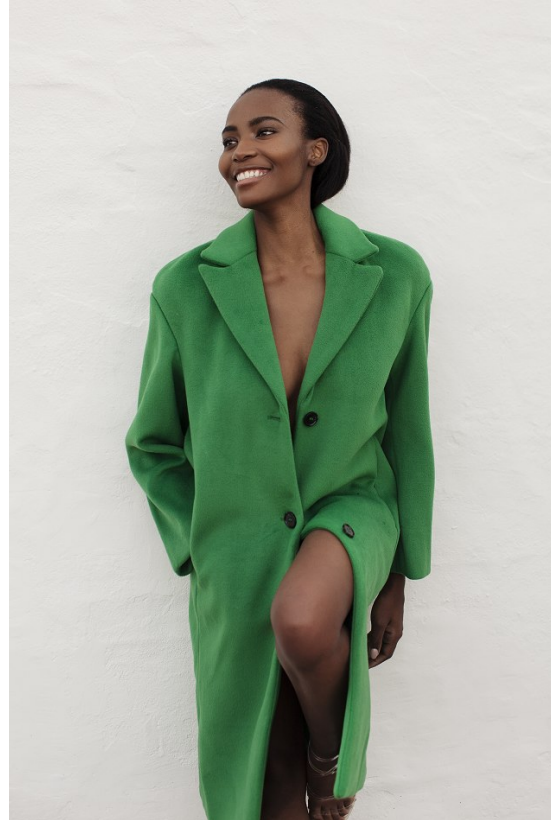

BOSS MODELS

CAPE TOWN

LALELA MSWANE

Height: 170cm Bust: 82cm Waist: 62cm Hips: 93cm Shoe: 5 UK Hair: Dark Brown Eyes: Brown

BOSS MODELS

CAPE TOWN

LALELA MSWANE

Height: 170cm Bust: 82cm Waist: 62cm Hips: 93cm Shoe: 5 UK Hair: Dark Brown Eyes: Brown

BOSS MODELS

CAPE TOWN

LALELA MSWANE

Height: 170cm Bust: 82cm Waist: 62cm Hips: 93cm Shoe: 5 UK Hair: Dark Brown Eyes: Brown