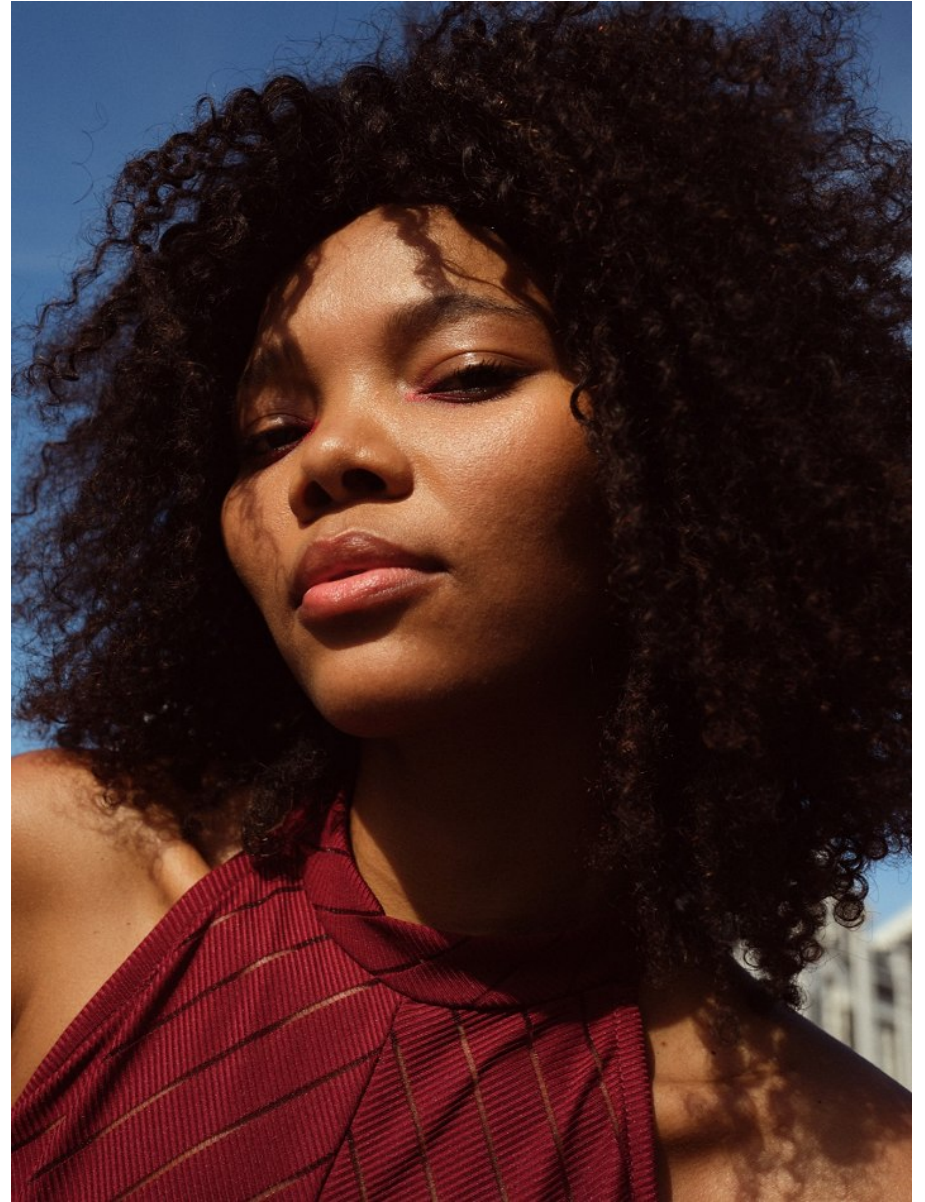

BOSS MODELS

CAPE TOWN

LOLLY NQANQASE

Height: 174cm Bust: 77cm Waist: 63cm Hips: 98cm Shoe: 6 UK Hair: Dark Black Eyes: Brown