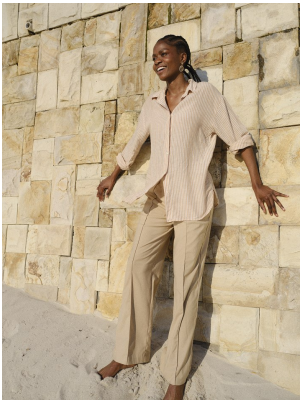

BOSS MODELS

CAPE TOWN

LULU MNTONINTSHI

Height: 177cm Bust: 88cm Waist: 66cm Hips: 96cm Shoe: 7 UK Hair: Black Eyes: Brown

BOSS MODELS

CAPE TOWN

LULU MNTONINTSHI

Height: 177cm Bust: 88cm Waist: 66cm Hips: 96cm Shoe: 7 UK Hair: Black Eyes: Brown

BOSS MODELS

CAPE TOWN

LULU MNTONINTSHI

Height: 177cm Bust: 88cm Waist: 66cm Hips: 96cm Shoe: 7 UK Hair: Black Eyes: Brown