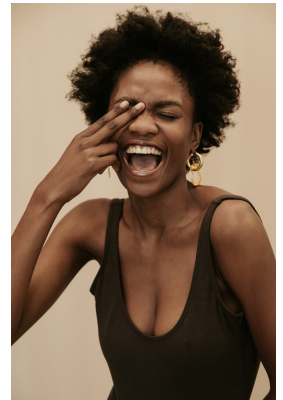

BOSS MODELS

CAPE TOWN

LULU MNTONINTSHI

Height: 177cm Bust: 88cm Waist: 66cm Hips: 96cm Shoe: 7 UK Hair: Black Eyes: Brown

BOSS MODELS

CAPE TOWN

LULU MNTONINTSHI

Height: 177cm Bust: 88cm Waist: 66cm Hips: 96cm Shoe: 7 UK Hair: Black Eyes: Brown

BOSS MODELS

CAPE TOWN

LULU MNTONINTSHI

Height: 177cm Bust: 88cm Waist: 66cm Hips: 96cm Shoe: 7 UK Hair: Black Eyes: Brown