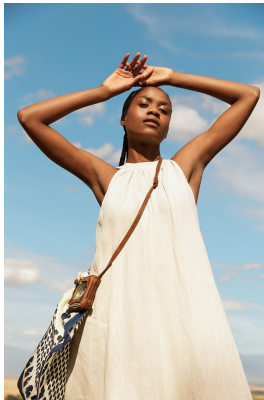

BOSS MODELS

CAPE TOWN

LULU MNTONINTSHI

Height: 177cm Bust: 88cm Waist: 66cm Hips: 96cm Shoe: 7 UK Hair: Black Eyes: Brown

BOSS MODELS

CAPE TOWN

LULU MNTONINTSHI

Height: 177cm Bust: 88cm Waist: 66cm Hips: 96cm Shoe: 7 UK Hair: Black Eyes: Brown

BOSS MODELS

CAPE TOWN

LULU MNTONINTSHI

Height: 177cm Bust: 88cm Waist: 66cm Hips: 96cm Shoe: 7 UK Hair: Black Eyes: Brown