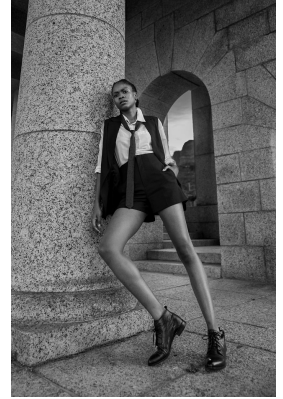

BOSS MODELS

CAPE TOWN

LULU MNTONINTSHI

Height: 177cm Bust: 88cm Waist: 66cm Hips: 96cm Shoe: 7 UK Hair: Black Eyes: Brown

BOSS MODELS

CAPE TOWN

LULU MNTONINTSHI

Height: 177cm Bust: 88cm Waist: 66cm Hips: 96cm Shoe: 7 UK Hair: Black Eyes: Brown

BOSS MODELS

CAPE TOWN

LULU MNTONINTSHI

Height: 177cm Bust: 88cm Waist: 66cm Hips: 96cm Shoe: 7 UK Hair: Black Eyes: Brown