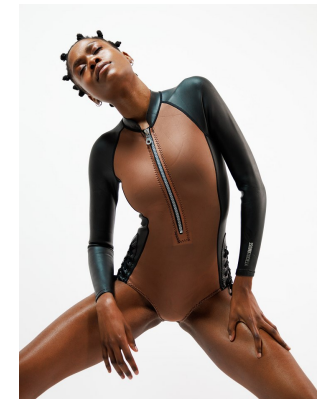

BOSS MODELS

CAPE TOWN

LULU MNTONINTSHI

Height: 177cm Bust: 88cm Waist: 66cm Hips: 96cm Shoe: 7 UK Hair: Black Eyes: Brown

BOSS MODELS

CAPE TOWN

LULU MNTONINTSHI

Height: 177cm Bust: 88cm Waist: 66cm Hips: 96cm Shoe: 7 UK Hair: Black Eyes: Brown

BOSS MODELS

CAPE TOWN

LULU MNTONINTSHI

Height: 177cm Bust: 88cm Waist: 66cm Hips: 96cm Shoe: 7 UK Hair: Black Eyes: Brown