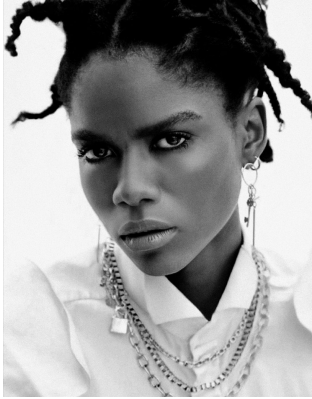

BOSS MODELS

CAPE TOWN

LULU MNTONINTSHI

Height: 177cm Bust: 88cm Waist: 66cm Hips: 96cm Shoe: 7 UK Hair: Black Eyes: Brown

BOSS MODELS

CAPE TOWN

LULU MNTONINTSHI

Height: 177cm Bust: 88cm Waist: 66cm Hips: 96cm Shoe: 7 UK Hair: Black Eyes: Brown

BOSS MODELS

CAPE TOWN

LULU MNTONINTSHI

Height: 177cm Bust: 88cm Waist: 66cm Hips: 96cm Shoe: 7 UK Hair: Black Eyes: Brown