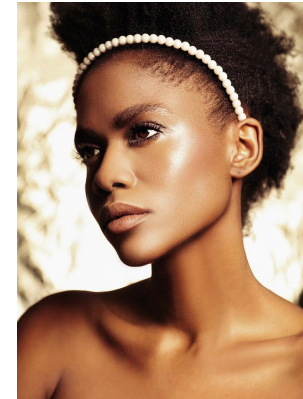

BOSS MODELS

CAPE TOWN

LULU MNTONINTSHI

Height: 177cm Bust: 88cm Waist: 66cm Hips: 96cm Shoe: 7 UK Hair: Black Eyes: Brown

BOSS MODELS

CAPE TOWN

LULU MNTONINTSHI

Height: 177cm Bust: 88cm Waist: 66cm Hips: 96cm Shoe: 7 UK Hair: Black Eyes: Brown

BOSS MODELS

CAPE TOWN

LULU MNTONINTSHI

Height: 177cm Bust: 88cm Waist: 66cm Hips: 96cm Shoe: 7 UK Hair: Black Eyes: Brown