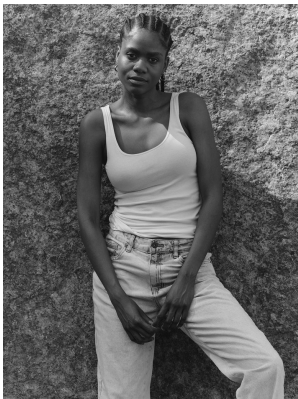

BOSS MODELS

CAPE TOWN

LULU MNTONINTSHI

Height: 177cm Bust: 88cm Waist: 66cm Hips: 96cm Shoe: 7 UK Hair: Black Eyes: Brown

BOSS MODELS

CAPE TOWN

LULU MNTONINTSHI

Height: 177cm Bust: 88cm Waist: 66cm Hips: 96cm Shoe: 7 UK Hair: Black Eyes: Brown

BOSS MODELS

CAPE TOWN

LULU MNTONINTSHI

Height: 177cm Bust: 88cm Waist: 66cm Hips: 96cm Shoe: 7 UK Hair: Black Eyes: Brown