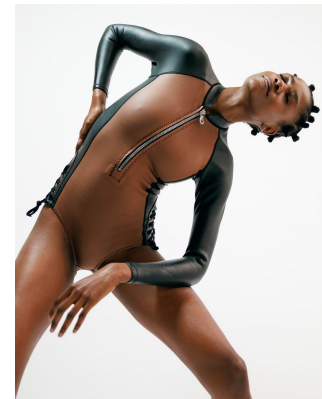

BOSS MODELS

CAPE TOWN

LULU MNTONINTSHI

Height: 177cm Bust: 88cm Waist: 66cm Hips: 96cm Shoe: 7 UK Hair: Black Eyes: Brown

BOSS MODELS

CAPE TOWN

LULU MNTONINTSHI

Height: 177cm Bust: 88cm Waist: 66cm Hips: 96cm Shoe: 7 UK Hair: Black Eyes: Brown

BOSS MODELS

CAPE TOWN

LULU MNTONINTSHI

Height: 177cm Bust: 88cm Waist: 66cm Hips: 96cm Shoe: 7 UK Hair: Black Eyes: Brown