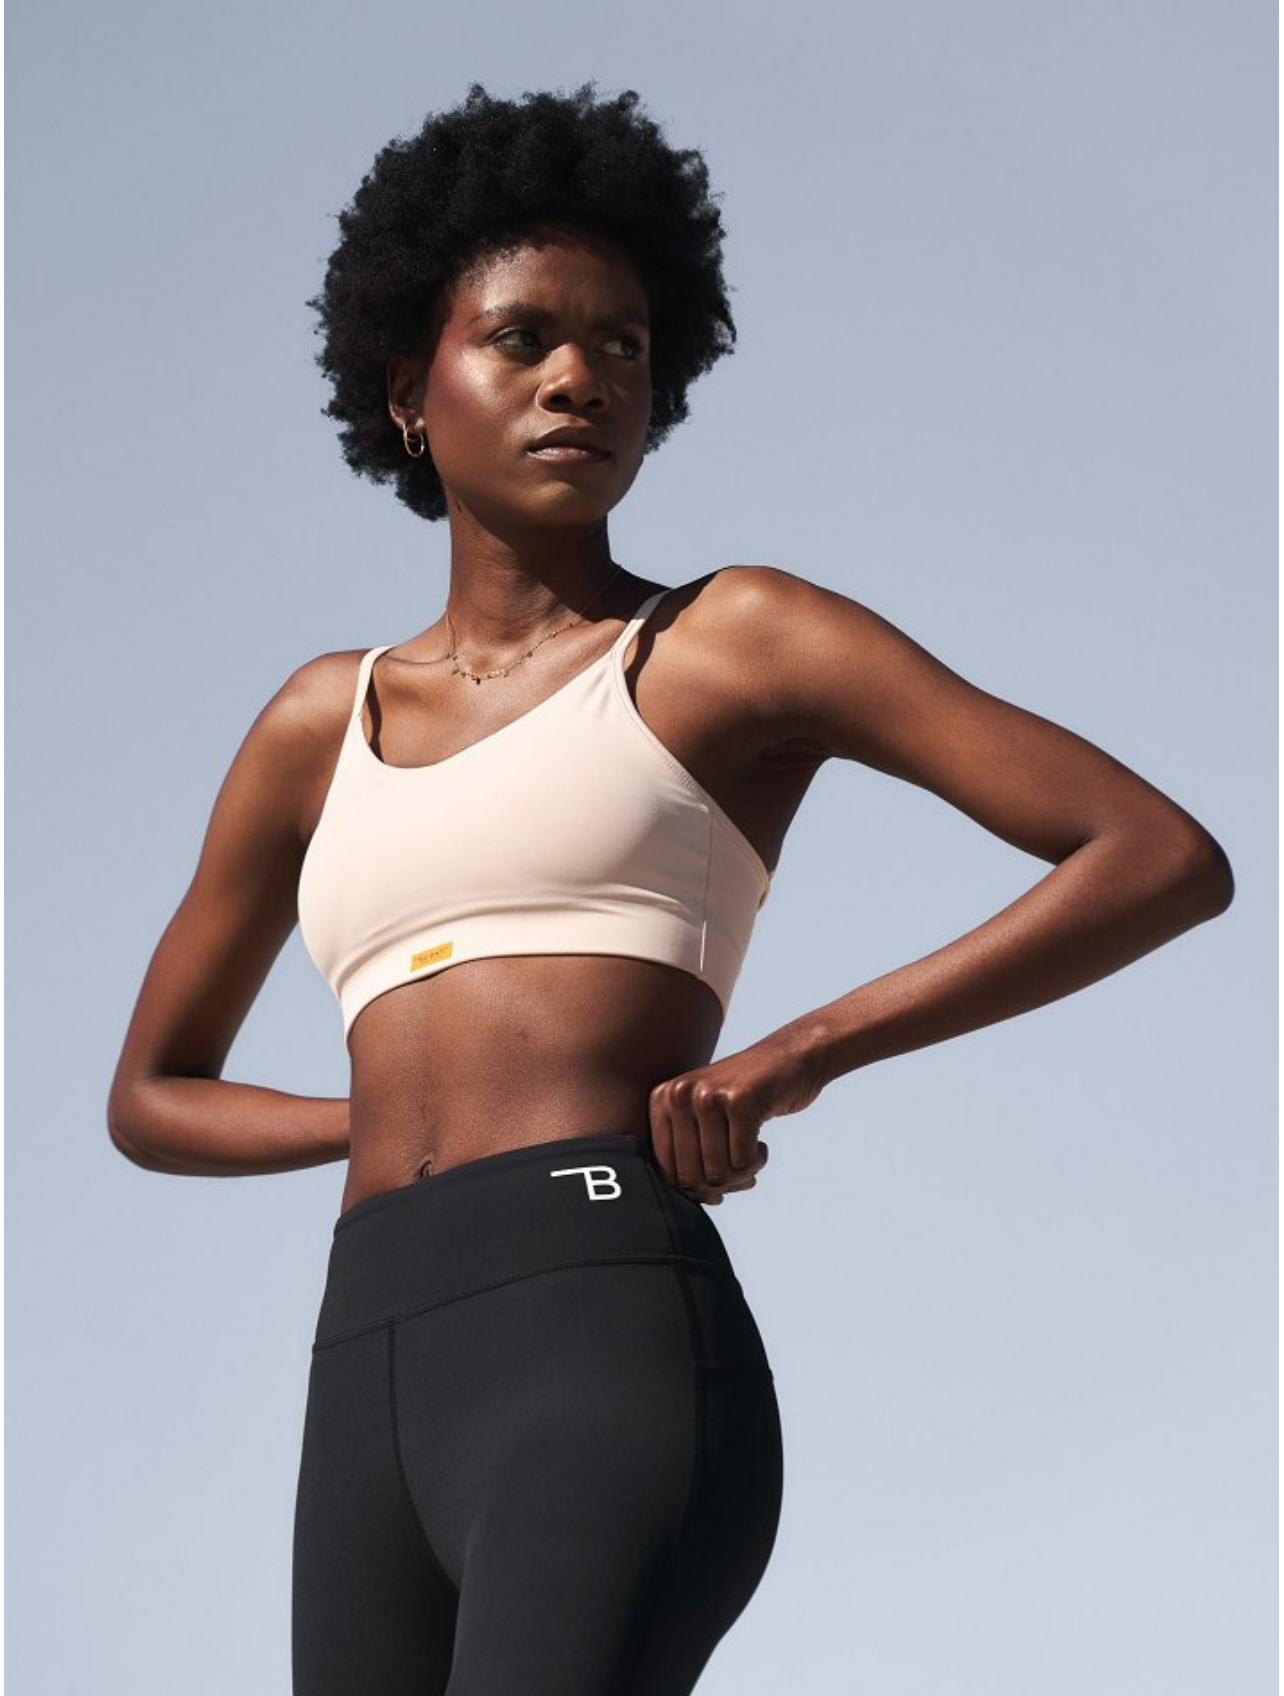

LULU MNTONINTSHI

BOSS MODELS

CAPE TOWN

LULU MNTONINTSHI

Height: 177cm Bust: 88cm Waist: 66cm Hips: 96cm Shoe: 7 UK Hair: Black Eyes: Brown