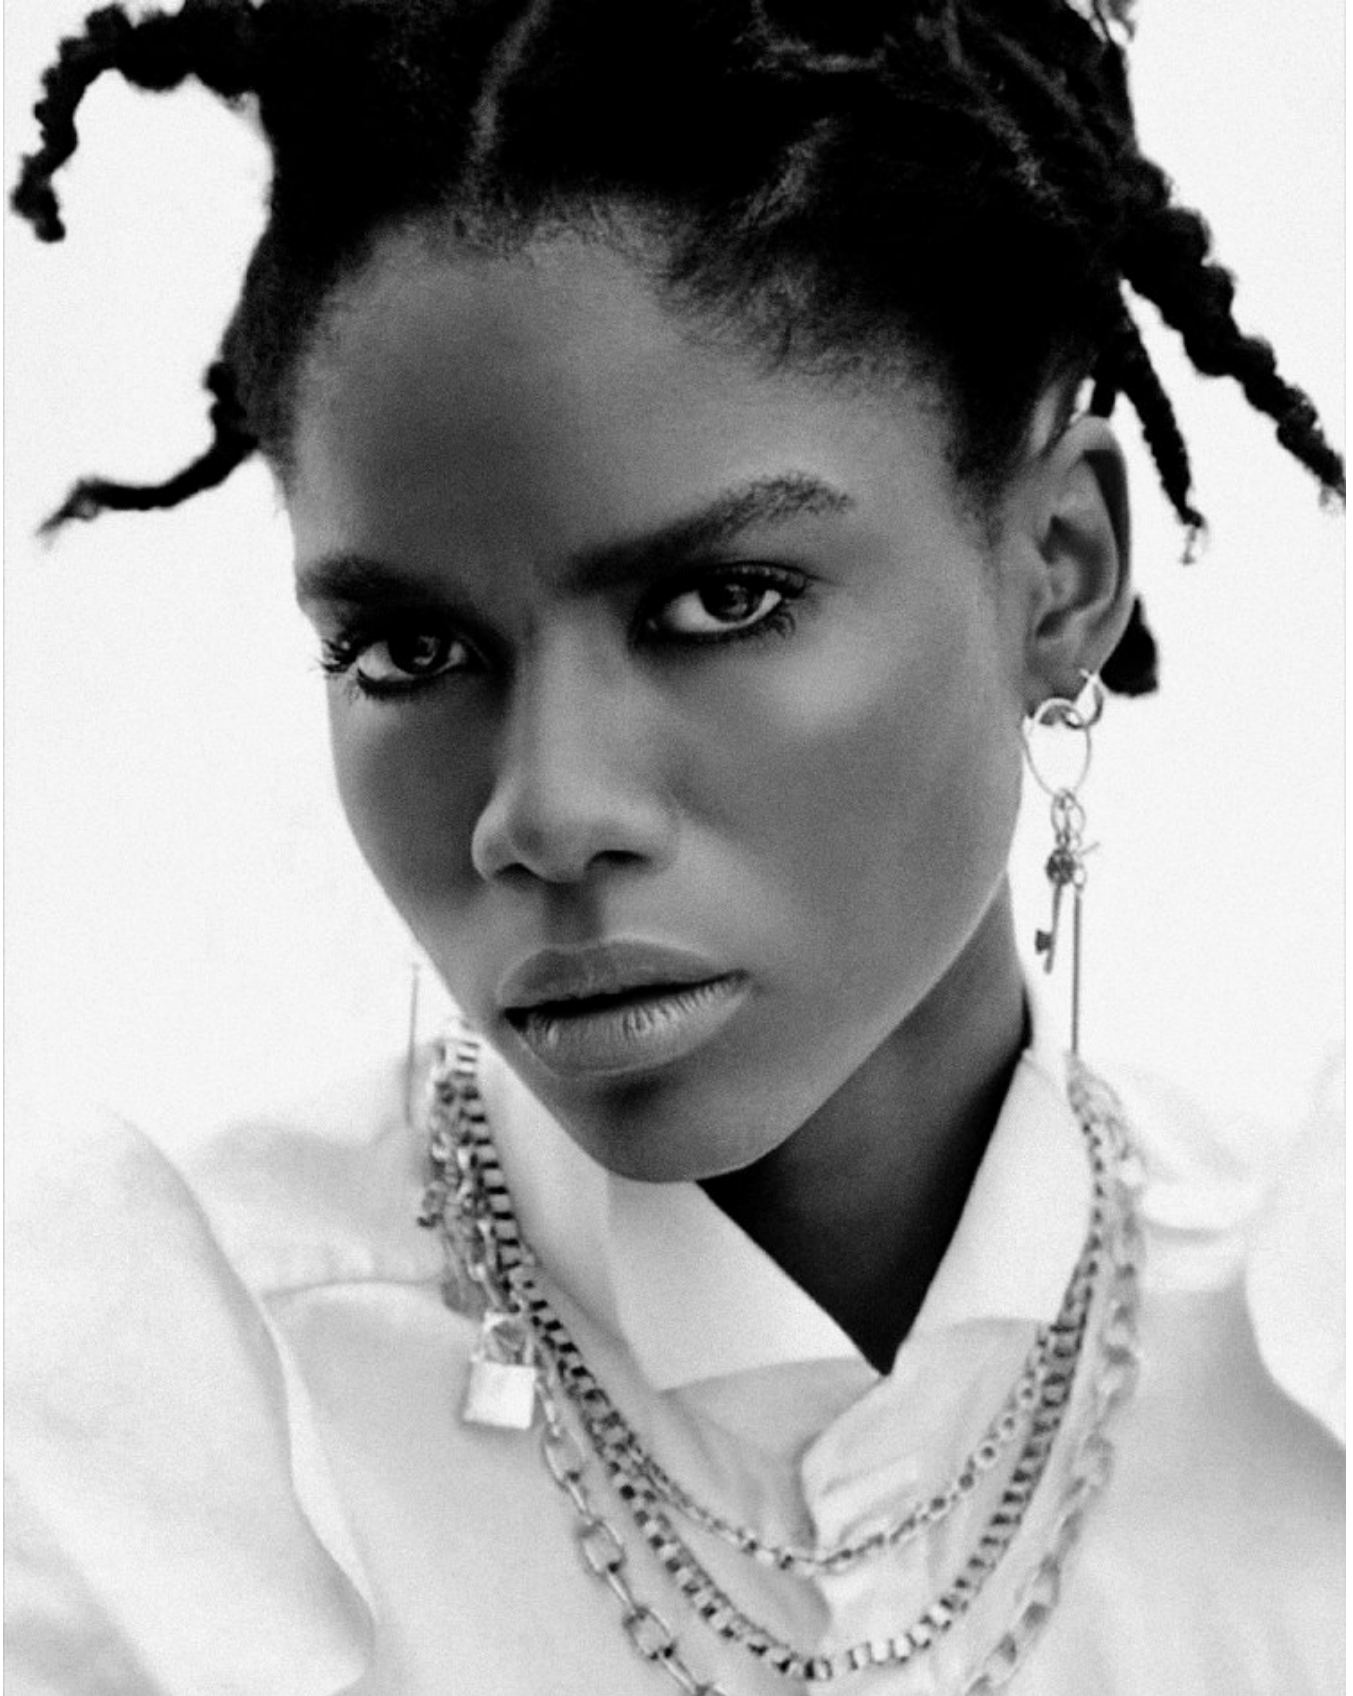

BOSS MODELS

CAPE TOWN

LULU MNTONINTSHI

Height: 177cm Bust: 88cm Waist: 66cm Hips: 96cm Shoe: 7 UK Hair: Black Eyes: Brown

BOSS MODELS

CAPE TOWN

LULU MNTONINTSHI

Height: 177cm Bust: 88cm Waist: 66cm Hips: 96cm Shoe: 7 UK Hair: Black Eyes: Brown