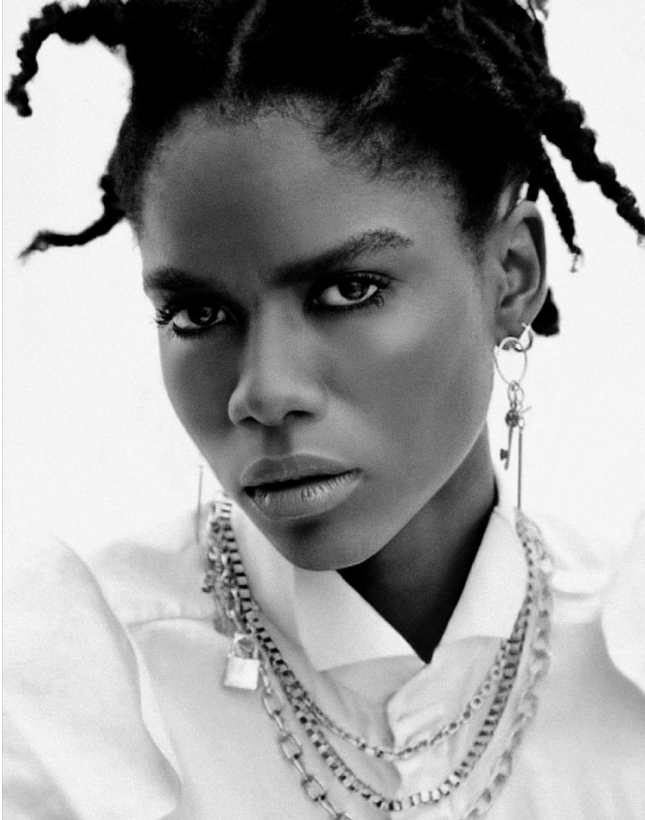

BOSS MODELS

CAPE TOWN

LULU MNTONINTSHI

Height: 177cm Bust: 88cm Waist: 66cm Hips: 96cm Shoe: 7 UK Hair: Black Eyes: Brown