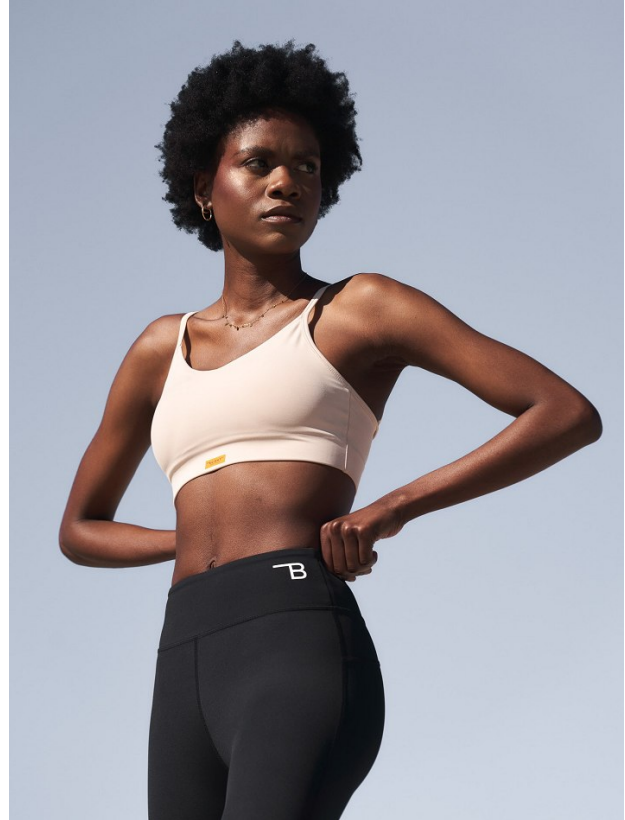

BOSS MODELS

CAPE TOWN

LULU MNTONINTSHI

Height: 177cm Bust: 88cm Waist: 66cm Hips: 96cm Shoe: 7 UK Hair: Black Eyes: Brown