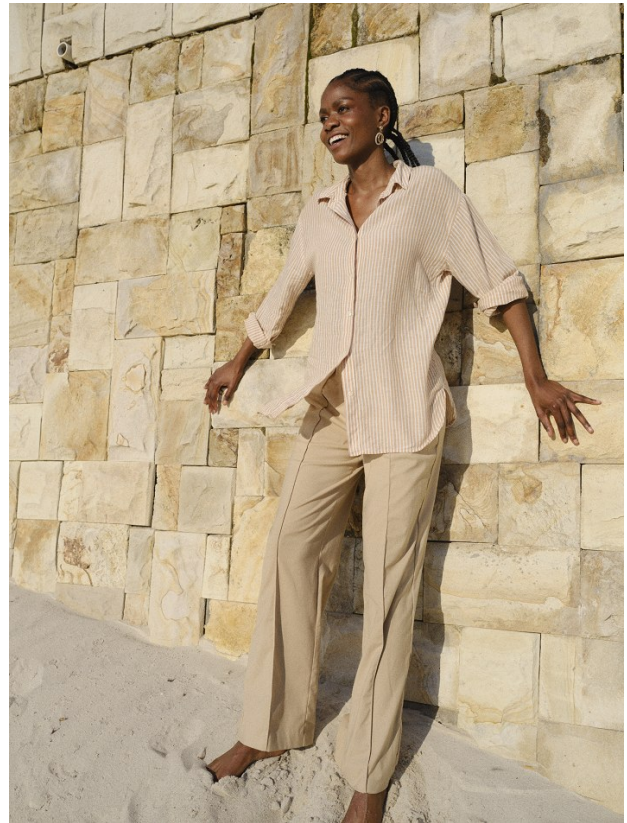

BOSS MODELS

CAPE TOWN

LULU MNTONINTSHI

Height: 177cm Bust: 88cm Waist: 66cm Hips: 96cm Shoe: 7 UK Hair: Black Eyes: Brown