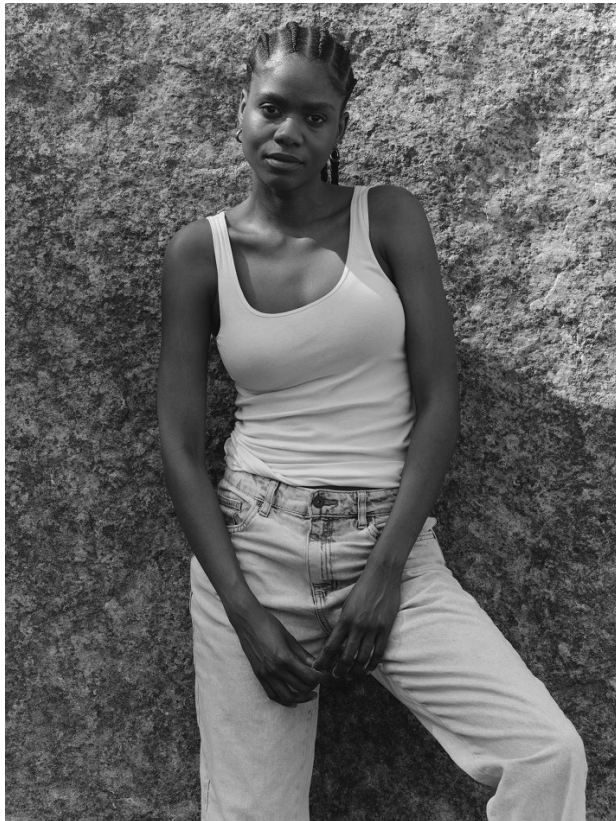

BOSS MODELS

CAPE TOWN

LULU MNTONINTSHI

Height: 177cm Bust: 88cm Waist: 66cm Hips: 96cm Shoe: 7 UK Hair: Black Eyes: Brown