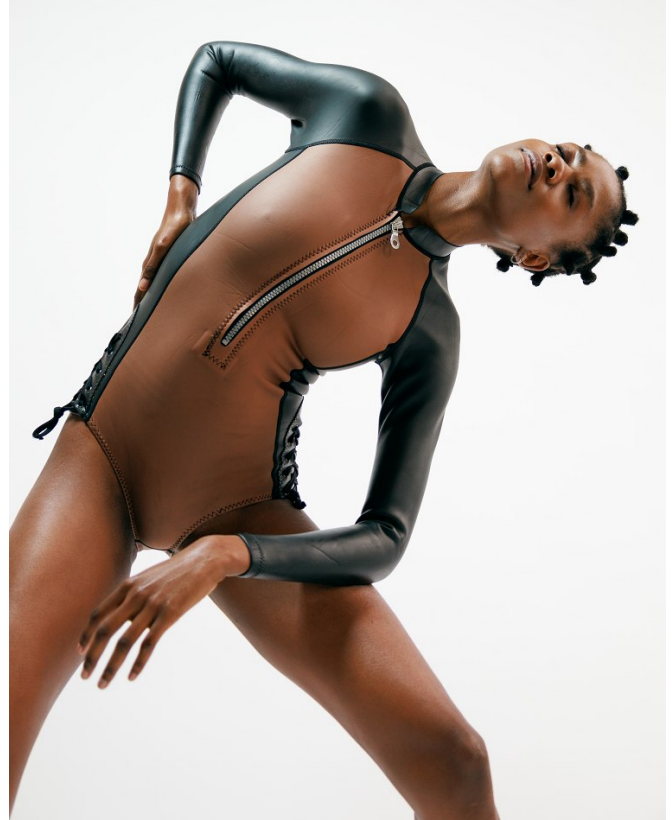

BOSS MODELS

CAPE TOWN

LULU MNTONINTSHI

Height: 177cm Bust: 88cm Waist: 66cm Hips: 96cm Shoe: 7 UK Hair: Black Eyes: Brown