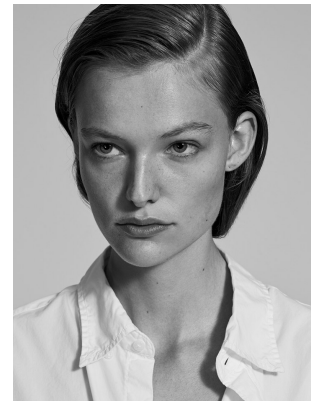

BOSS MODELS

CAPE TOWN

SARA VAN DER HOEK

Height: 180cm Bust: 80cm Waist: 68cm Hips: 97cm Shoe: 7.5 UK Hair: Dark Blonde Eyes: Blue

BOSS MODELS

CAPE TOWN

SARA VAN DER HOEK

Height: 180cm Bust: 80cm Waist: 68cm Hips: 97cm Shoe: 7.5 UK Hair: Dark Blonde Eyes: Blue