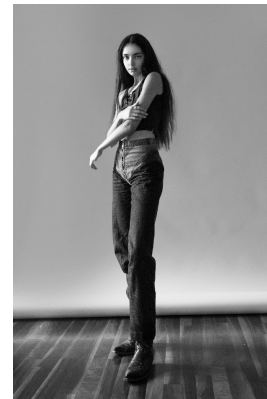

# BOSS MODELS

CAPE TOWN

JASMINE HORNCastle

Height: 179cm Bust: 86cm Waist: 76cm Hips: 111cm Shoe: 8 UK Hair: Dark Brown Eyes: Brown

# BOSS MODELS

CAPE TOWN

## JASMINE HORNCastle

Height: 179cm Bust: 86cm Waist: 76cm Hips: 111cm Shoe: 8 UK Hair: Dark Brown Eyes: Brown