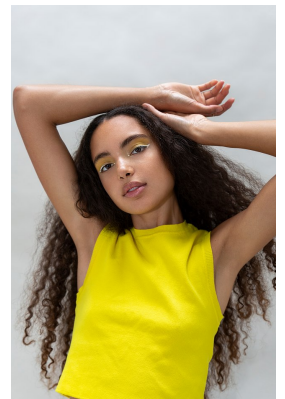

# BOSS MODELS

CAPE TOWN

JASMINE HORNCastle

Height: 179cm Bust: 86cm Waist: 76cm Hips: 111cm Shoe: 8 UK Hair: Dark Brown Eyes: Brown

# BOSS MODELS

CAPE TOWN

## JASMINE HORNCastle

Height: 179cm Bust: 86cm Waist: 76cm Hips: 111cm Shoe: 8 UK Hair: Dark Brown Eyes: Brown