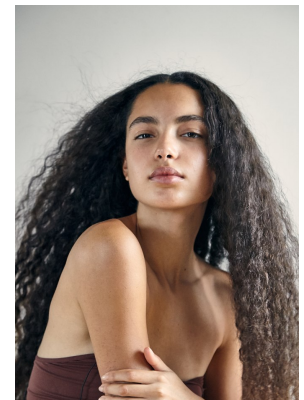

# BOSS MODELS

CAPE TOWN

JASMINE HORNCastle

Height: 179cm Bust: 86cm Waist: 76cm Hips: 111cm Shoe: 8 UK Hair: Dark Brown Eyes: Brown

# BOSS MODELS

CAPE TOWN