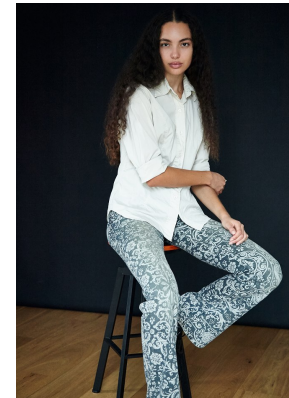

# BOSS MODELS

CAPE TOWN

JASMINE HORNCastle

Height: 179cm Bust: 86cm Waist: 76cm Hips: 111cm Shoe: 8 UK Hair: Dark Brown Eyes: Brown

# BOSS MODELS

CAPE TOWN