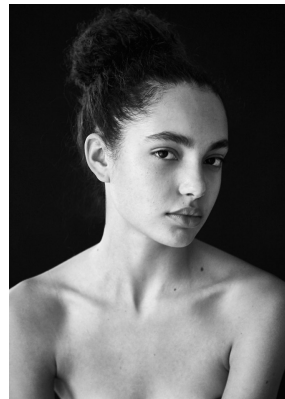

# BOSS MODELS

CAPE TOWN

JASMINE HORNCastle

Height: 179cm Bust: 86cm Waist: 76cm Hips: 111cm Shoe: 8 UK Hair: Dark Brown Eyes: Brown

# BOSS MODELS

CAPE TOWN

## JASMINE HORNCastle

Height: 179cm Bust: 86cm Waist: 76cm Hips: 111cm Shoe: 8 UK Hair: Dark Brown Eyes: Brown