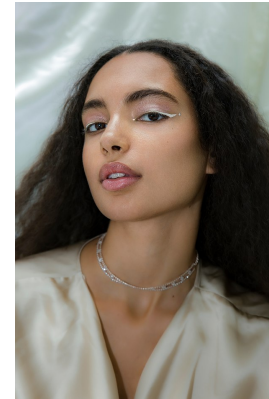

BOSS MODELS

CAPE TOWN

JASMINE HORNCastle

Height: 179cm Bust: 86cm Waist: 76cm Hips: 111cm Shoe: 8 UK Hair: Dark Brown Eyes: Brown