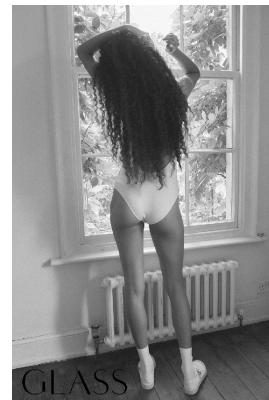

# BOSS MODELS

CAPE TOWN

JASMINE HORNCastle

Height: 179cm Bust: 86cm Waist: 76cm Hips: 111cm Shoe: 8 UK Hair: Dark Brown Eyes: Brown

# BOSS MODELS

CAPE TOWN

## JASMINE HORNCastle

Height: 179cm Bust: 86cm Waist: 76cm Hips: 111cm Shoe: 8 UK Hair: Dark Brown Eyes: Brown