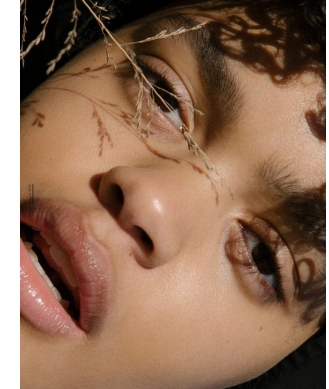

BOSS MODELS

CAPE TOWN

CARLA PEREIRA

Height: 180cm Bust: 81cm Waist: 61cm Hips: 90cm Shoe: 7 UK Hair: Brown Eyes: Brown

BOSS MODELS

CAPE TOWN

CARLA PEREIRA

Height: 180cm Bust: 81cm Waist: 61cm Hips: 90cm Shoe: 7 UK Hair: Brown Eyes: Brown

BOSS MODELS

CAPE TOWN

CARLA PEREIRA

Height: 180cm Bust: 81cm Waist: 61cm Hips: 90cm Shoe: 7 UK Hair: Brown Eyes: Brown