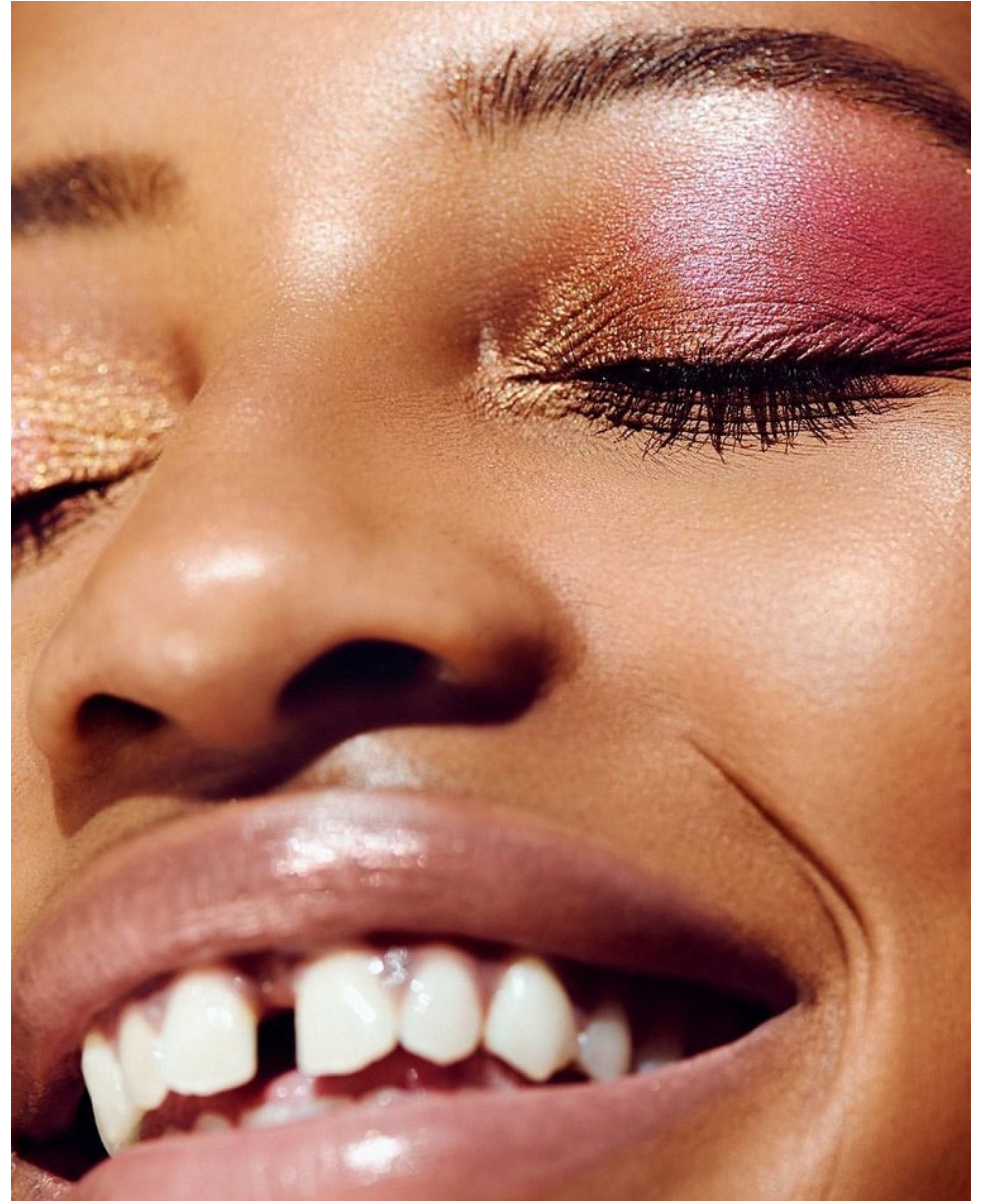

BOSS MODELS

CAPE TOWN

DEJA BYNUM

Height: 180cm Bust: 75cm Waist: 61cm Hips: 90cm Shoe: 7 UK Hair: Blonde Eyes: Brown

BOSS MODELS

CAPE TOWN

DEJA BYNUM

Height: 180cm Bust: 75cm Waist: 61cm Hips: 90cm Shoe: 7 UK Hair: Blonde Eyes: Brown