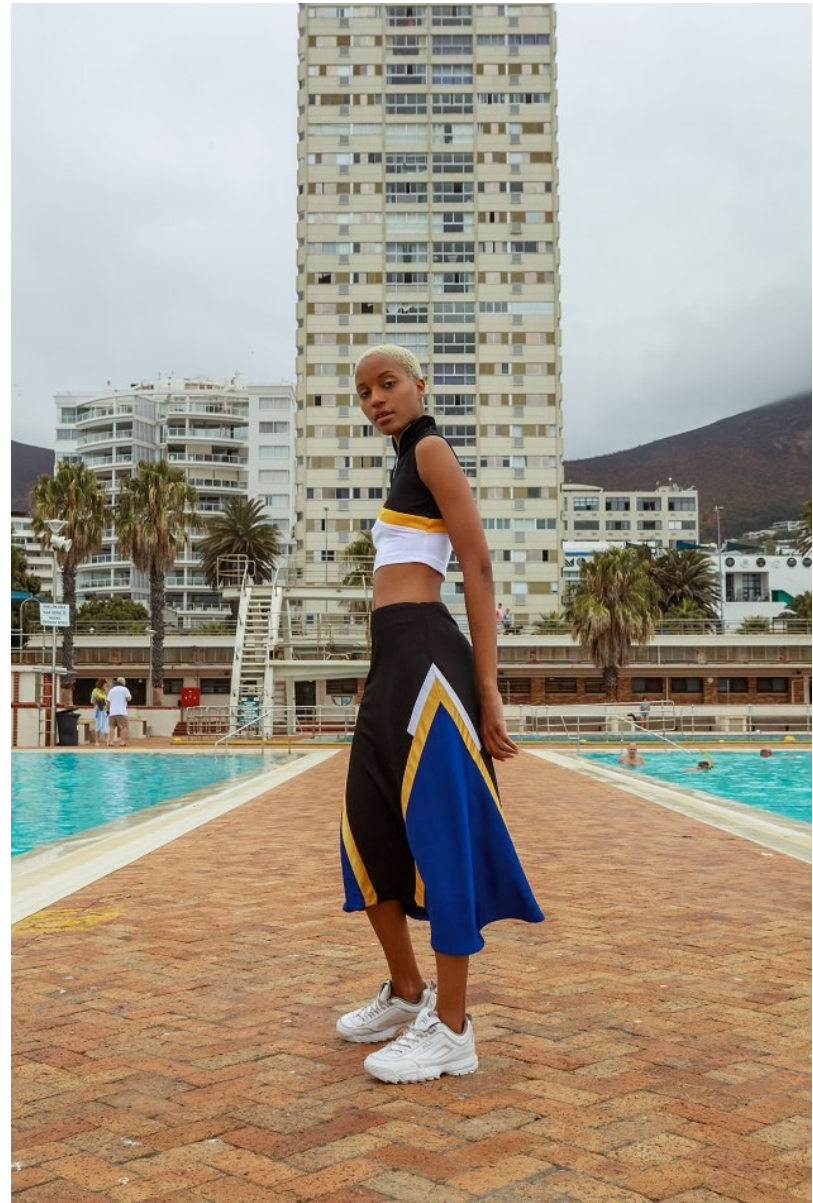

BOSS MODELS

CAPE TOWN

DEJA BYNUM

Height: 180cm Bust: 75cm Waist: 61cm Hips: 90cm Shoe: 7 UK Hair: Blonde Eyes: Brown

BOSS MODELS

CAPE TOWN

DEJA BYNUM

Height: 180cm Bust: 75cm Waist: 61cm Hips: 90cm Shoe: 7 UK Hair: Blonde Eyes: Brown