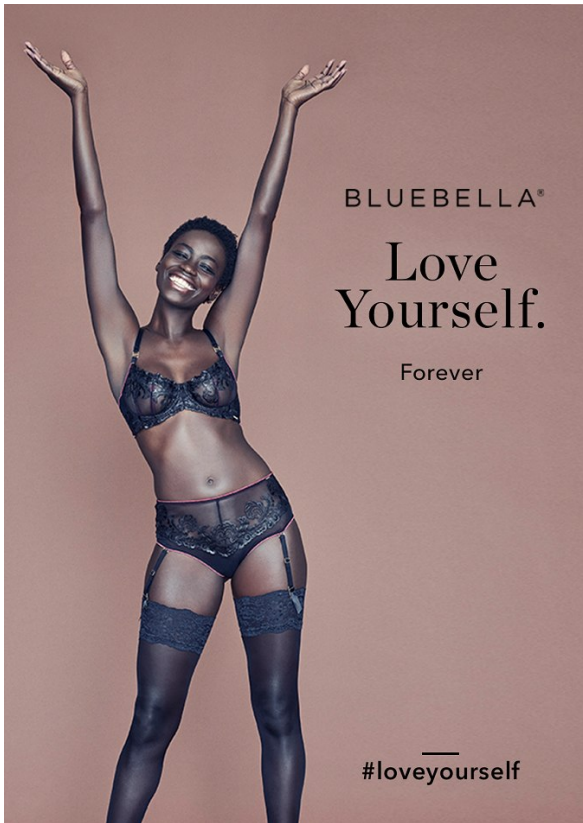

BOSS MODELS

CAPE TOWN

OLIVIA SANG

Height: 173cm Bust: 83cm Waist: 62cm Hips: 90cm Shoe: 6 UK Hair: Black Eyes: Brown

BOSS MODELS

CAPE TOWN

OLIVIA SANG

Height: 173cm Bust: 83cm Waist: 62cm Hips: 90cm Shoe: 6 UK Hair: Black Eyes: Brown