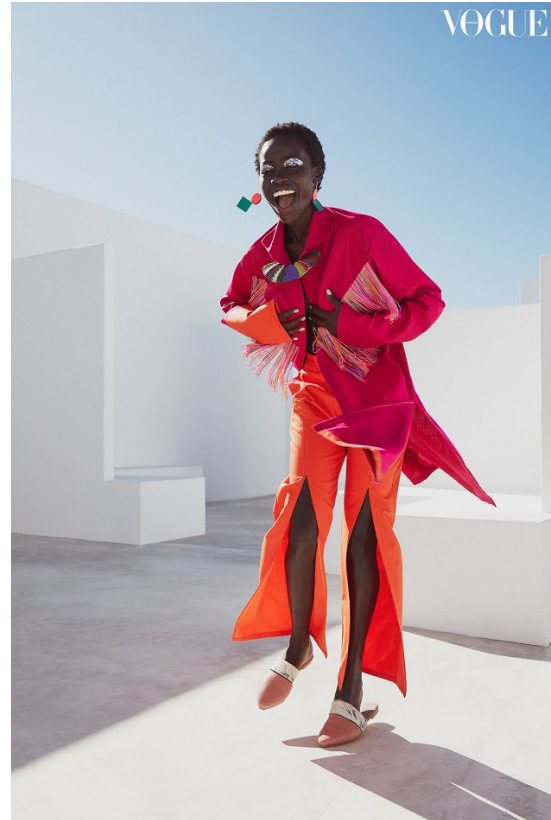

BOSS MODELS

CAPE TOWN

OLIVIA SANG

Height: 173cm Bust: 83cm Waist: 62cm Hips: 90cm Shoe: 6 UK Hair: Black Eyes: Brown

BOSS MODELS

CAPE TOWN

OLIVIA SANG

Height: 173cm Bust: 83cm Waist: 62cm Hips: 90cm Shoe: 6 UK Hair: Black Eyes: Brown

BOSS MODELS

CAPE TOWN

friendly hunting - Licht

93

OLIVIA SANG

Height: 173cm Bust: 83cm Waist: 62cm Hips: 90cm Shoe: 6 UK Hair: Black Eyes: Brown

BOSS MODELS

CAPE TOWN

OLIVIA SANG

Height: 173cm Bust: 83cm Waist: 62cm Hips: 90cm Shoe: 6 UK Hair: Black Eyes: Brown

BOSS MODELS

CAPE TOWN

OLIVIA SANG

Height: 173cm Bust: 83cm Waist: 62cm Hips: 90cm Shoe: 6 UK Hair: Black Eyes: Brown