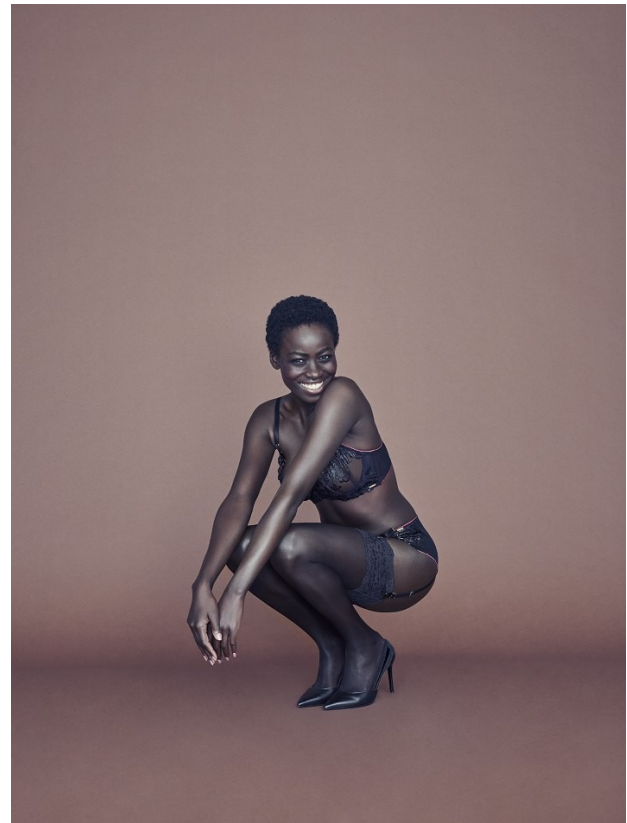

BOSS MODELS

CAPE TOWN

OLIVIA SANG

Height: 173cm Bust: 83cm Waist: 62cm Hips: 90cm Shoe: 6 UK Hair: Black Eyes: Brown