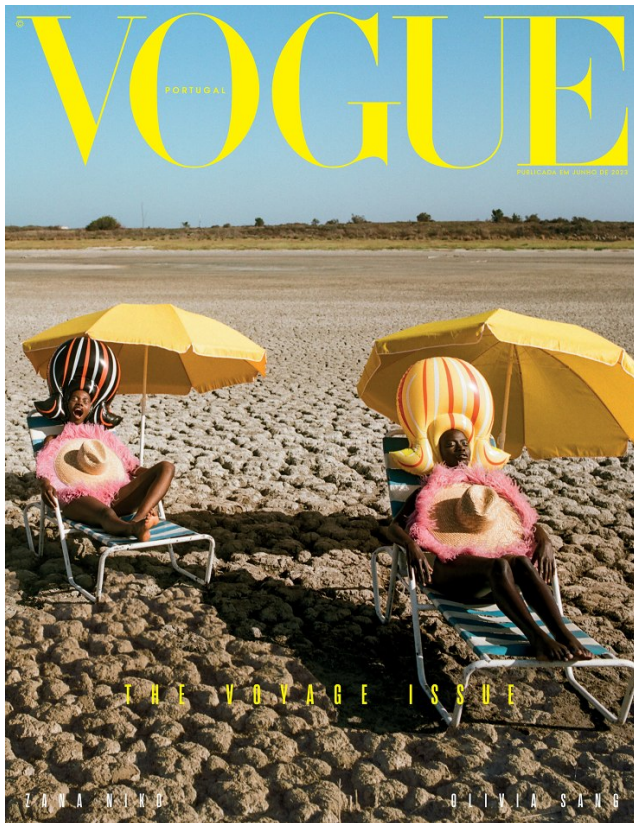

BOSS MODELS

CAPE TOWN

OLIVIA SANG

Height: 173cm Bust: 83cm Waist: 62cm Hips: 90cm Shoe: 6 UK Hair: Black Eyes: Brown

BOSS MODELS

CAPE TOWN

OLIVIA SANG

Height: 173cm Bust: 83cm Waist: 62cm Hips: 90cm Shoe: 6 UK Hair: Black Eyes: Brown

BOSS MODELS

CAPE TOWN

friendly hunting - Licht

93

OLIVIA SANG

Height: 173cm Bust: 83cm Waist: 62cm Hips: 90cm Shoe: 6 UK Hair: Black Eyes: Brown

BOSS MODELS

CAPE TOWN

OLIVIA SANG

Height: 173cm Bust: 83cm Waist: 62cm Hips: 90cm Shoe: 6 UK Hair: Black Eyes: Brown

BOSS MODELS

CAPE TOWN

OLIVIA SANG

Height: 173cm Bust: 83cm Waist: 62cm Hips: 90cm Shoe: 6 UK Hair: Black Eyes: Brown