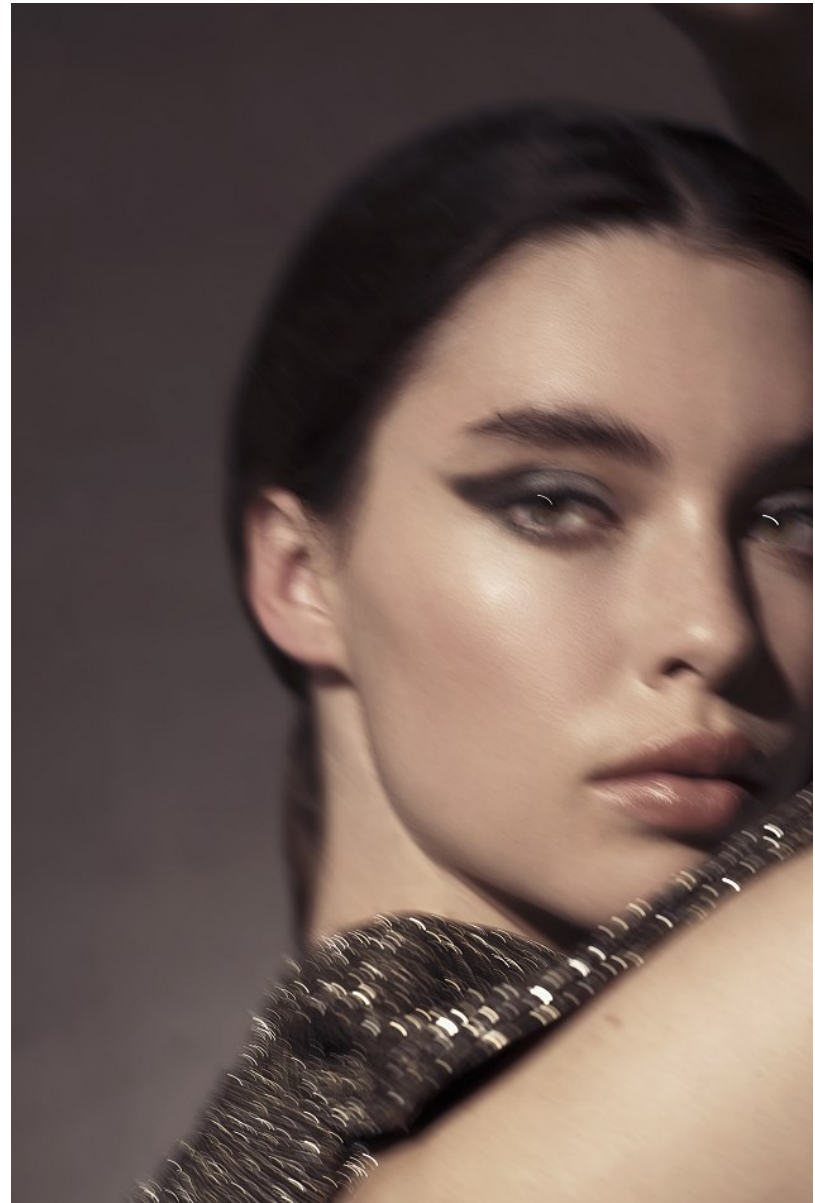

BOSS MODELS

CAPE TOWN

CANDICE SHEPSTONE

Height: 178cm Bust: 81cm Waist: 62cm Hips: 90cm Shoe: 5 UK Hair: Brown Eyes: Green