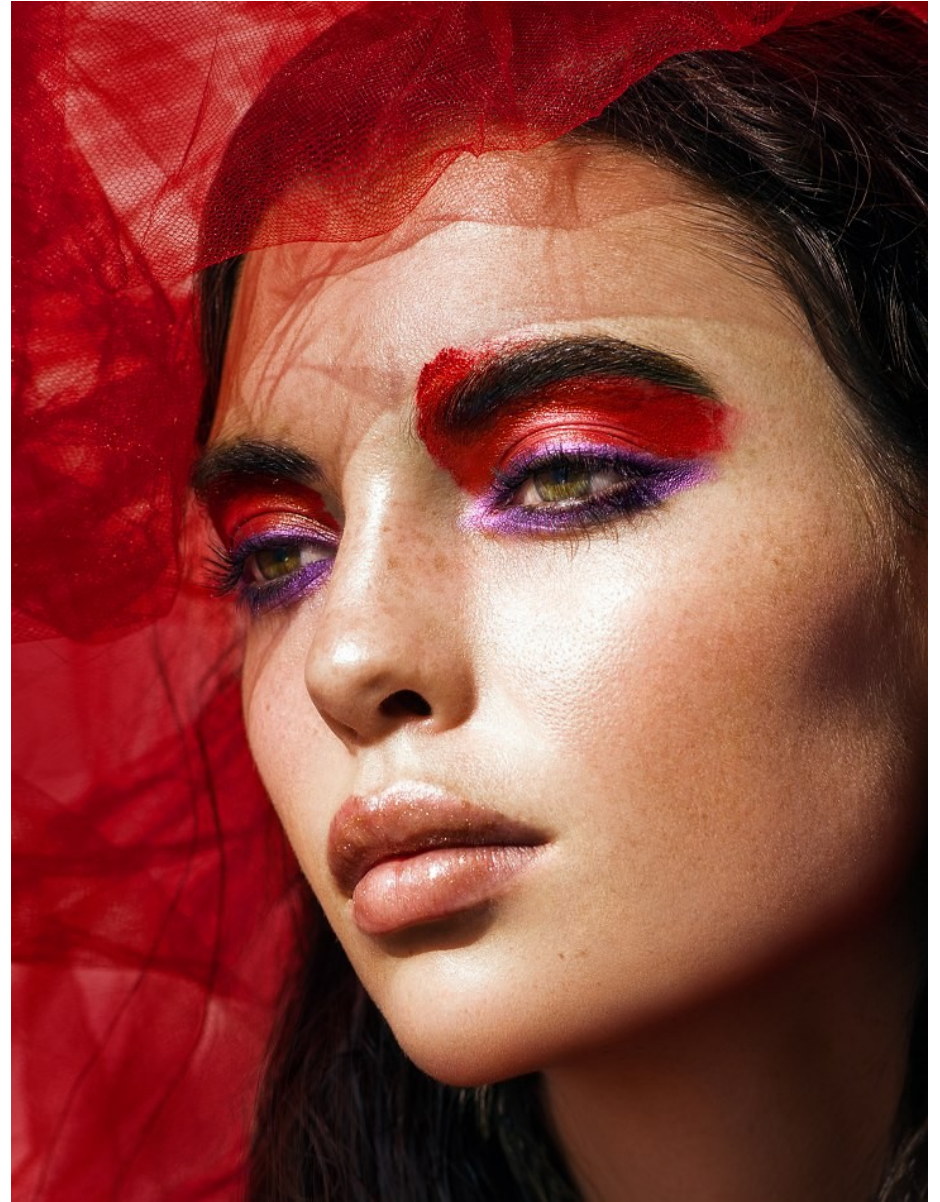

BOSS MODELS

CAPE TOWN

CANDICE SHEPSTONE

Height: 178cm Bust: 81cm Waist: 62cm Hips: 90cm Shoe: 5 UK Hair: Brown Eyes: Green