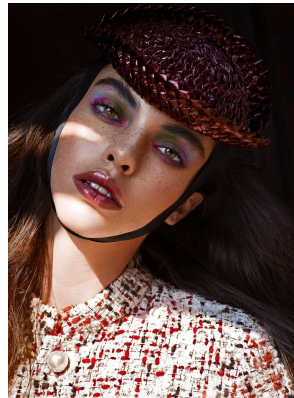

BOSS MODELS

CAPE TOWN

CANDICE SHEPSTONE

Height: 178cm Bust: 81cm Waist: 62cm Hips: 90cm Shoe: 5 UK Hair: Brown Eyes: Green

BOSS MODELS

CAPE TOWN

CANDICE SHEPSTONE

Height: 178cm Bust: 81cm Waist: 62cm Hips: 90cm Shoe: 5 UK Hair: Brown Eyes: Green

BOSS MODELS

CAPE TOWN

CANDICE SHEPSTONE

Height: 178cm Bust: 81cm Waist: 62cm Hips: 90cm Shoe: 5 UK Hair: Brown Eyes: Green