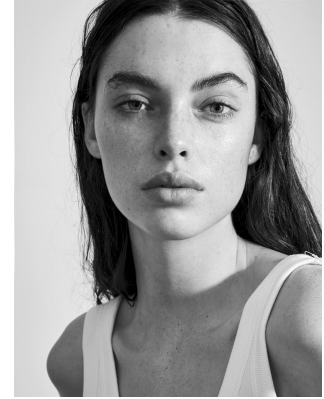

BOSS MODELS

CAPE TOWN

CANDICE SHEPSTONE

Height: 178cm Bust: 81cm Waist: 62cm Hips: 90cm Shoe: 5 UK Hair: Brown Eyes: Green

BOSS MODELS

CAPE TOWN

CANDICE SHEPSTONE

Height: 178cm Bust: 81cm Waist: 62cm Hips: 90cm Shoe: 5 UK Hair: Brown Eyes: Green

BOSS MODELS

CAPE TOWN

CANDICE SHEPSTONE

Height: 178cm Bust: 81cm Waist: 62cm Hips: 90cm Shoe: 5 UK Hair: Brown Eyes: Green