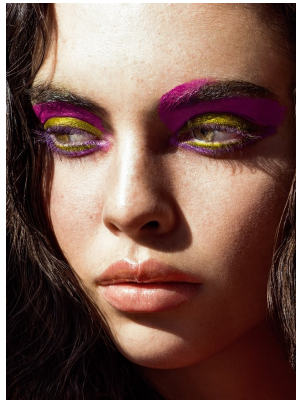

BOSS MODELS

CAPE TOWN

CANDICE SHEPSTONE

Height: 178cm Bust: 81cm Waist: 62cm Hips: 90cm Shoe: 5 UK Hair: Brown Eyes: Green

BOSS MODELS

CAPE TOWN

CANDICE SHEPSTONE

Height: 178cm Bust: 81cm Waist: 62cm Hips: 90cm Shoe: 5 UK Hair: Brown Eyes: Green

BOSS MODELS

CAPE TOWN

CANDICE SHEPSTONE

Height: 178cm Bust: 81cm Waist: 62cm Hips: 90cm Shoe: 5 UK Hair: Brown Eyes: Green