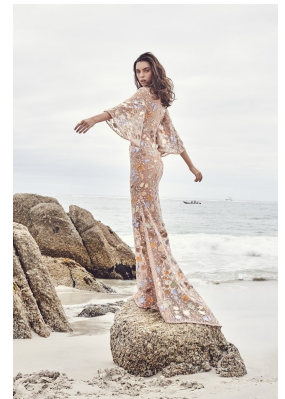

BOSS MODELS

CAPE TOWN

CANDICE SHEPSTONE

Height: 178cm Bust: 81cm Waist: 62cm Hips: 90cm Shoe: 5 UK Hair: Brown Eyes: Green

BOSS MODELS

CAPE TOWN

CANDICE SHEPSTONE

Height: 178cm Bust: 81cm Waist: 62cm Hips: 90cm Shoe: 5 UK Hair: Brown Eyes: Green

BOSS MODELS

CAPE TOWN

CANDICE SHEPSTONE

Height: 178cm Bust: 81cm Waist: 62cm Hips: 90cm Shoe: 5 UK Hair: Brown Eyes: Green