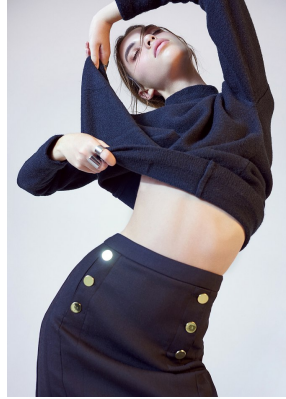

BOSS MODELS

CAPE TOWN

CANDICE SHEPSTONE

Height: 178cm Bust: 81cm Waist: 62cm Hips: 90cm Shoe: 5 UK Hair: Brown Eyes: Green

BOSS MODELS

CAPE TOWN

CANDICE SHEPSTONE

Height: 178cm Bust: 81cm Waist: 62cm Hips: 90cm Shoe: 5 UK Hair: Brown Eyes: Green

BOSS MODELS

CAPE TOWN

CANDICE SHEPSTONE

Height: 178cm Bust: 81cm Waist: 62cm Hips: 90cm Shoe: 5 UK Hair: Brown Eyes: Green