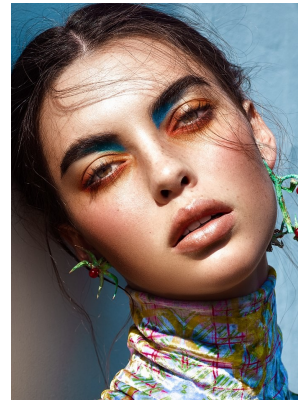

BOSS MODELS

CAPE TOWN

CANDICE SHEPSTONE

Height: 178cm Bust: 81cm Waist: 62cm Hips: 90cm Shoe: 5 UK Hair: Brown Eyes: Green

BOSS MODELS

CAPE TOWN

CANDICE SHEPSTONE

Height: 178cm Bust: 81cm Waist: 62cm Hips: 90cm Shoe: 5 UK Hair: Brown Eyes: Green

BOSS MODELS

CAPE TOWN

CANDICE SHEPSTONE

Height: 178cm Bust: 81cm Waist: 62cm Hips: 90cm Shoe: 5 UK Hair: Brown Eyes: Green