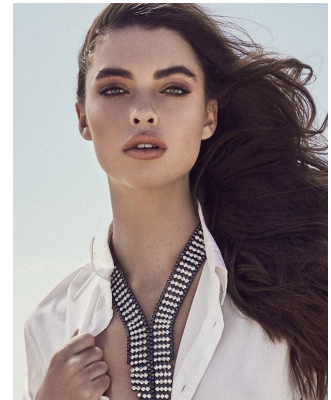

BOSS MODELS

CAPE TOWN

CANDICE SHEPSTONE

Height: 178cm Bust: 81cm Waist: 62cm Hips: 90cm Shoe: 5 UK Hair: Brown Eyes: Green

BOSS MODELS

CAPE TOWN

CANDICE SHEPSTONE

Height: 178cm Bust: 81cm Waist: 62cm Hips: 90cm Shoe: 5 UK Hair: Brown Eyes: Green

BOSS MODELS

CAPE TOWN

CANDICE SHEPSTONE

Height: 178cm Bust: 81cm Waist: 62cm Hips: 90cm Shoe: 5 UK Hair: Brown Eyes: Green