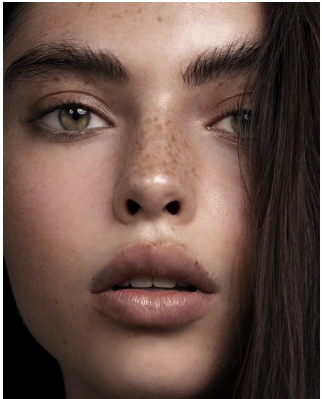

BOSS MODELS

CAPE TOWN

CANDICE SHEPSTONE

Height: 178cm Bust: 81cm Waist: 62cm Hips: 90cm Shoe: 5 UK Hair: Brown Eyes: Green

BOSS MODELS

CAPE TOWN

CANDICE SHEPSTONE

Height: 178cm Bust: 81cm Waist: 62cm Hips: 90cm Shoe: 5 UK Hair: Brown Eyes: Green

BOSS MODELS

CAPE TOWN

CANDICE SHEPSTONE

Height: 178cm Bust: 81cm Waist: 62cm Hips: 90cm Shoe: 5 UK Hair: Brown Eyes: Green