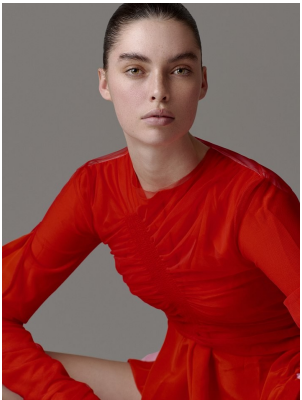

BOSS MODELS

CAPE TOWN

CANDICE SHEPSTONE

Height: 178cm Bust: 81cm Waist: 62cm Hips: 90cm Shoe: 5 UK Hair: Brown Eyes: Green

BOSS MODELS

CAPE TOWN

CANDICE SHEPSTONE

Height: 178cm Bust: 81cm Waist: 62cm Hips: 90cm Shoe: 5 UK Hair: Brown Eyes: Green

BOSS MODELS

CAPE TOWN

CANDICE SHEPSTONE

Height: 178cm Bust: 81cm Waist: 62cm Hips: 90cm Shoe: 5 UK Hair: Brown Eyes: Green