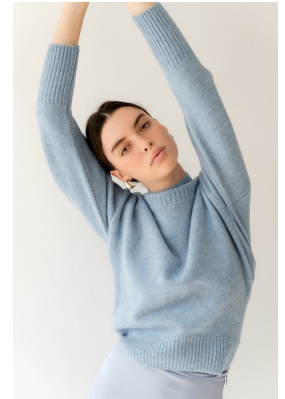

BOSS MODELS

CAPE TOWN

CANDICE SHEPSTONE

Height: 178cm Bust: 81cm Waist: 62cm Hips: 90cm Shoe: 5 UK Hair: Brown Eyes: Green

BOSS MODELS

CAPE TOWN

CANDICE SHEPSTONE

Height: 178cm Bust: 81cm Waist: 62cm Hips: 90cm Shoe: 5 UK Hair: Brown Eyes: Green

BOSS MODELS

CAPE TOWN

CANDICE SHEPSTONE

Height: 178cm Bust: 81cm Waist: 62cm Hips: 90cm Shoe: 5 UK Hair: Brown Eyes: Green