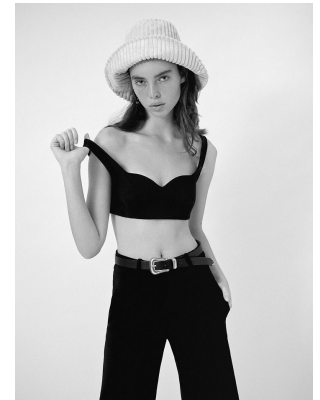

BOSS MODELS

CAPE TOWN

CANDICE SHEPSTONE

Height: 178cm Bust: 81cm Waist: 62cm Hips: 90cm Shoe: 5 UK Hair: Brown Eyes: Green

BOSS MODELS

CAPE TOWN

CANDICE SHEPSTONE

Height: 178cm Bust: 81cm Waist: 62cm Hips: 90cm Shoe: 5 UK Hair: Brown Eyes: Green

BOSS MODELS

CAPE TOWN

CANDICE SHEPSTONE

Height: 178cm Bust: 81cm Waist: 62cm Hips: 90cm Shoe: 5 UK Hair: Brown Eyes: Green