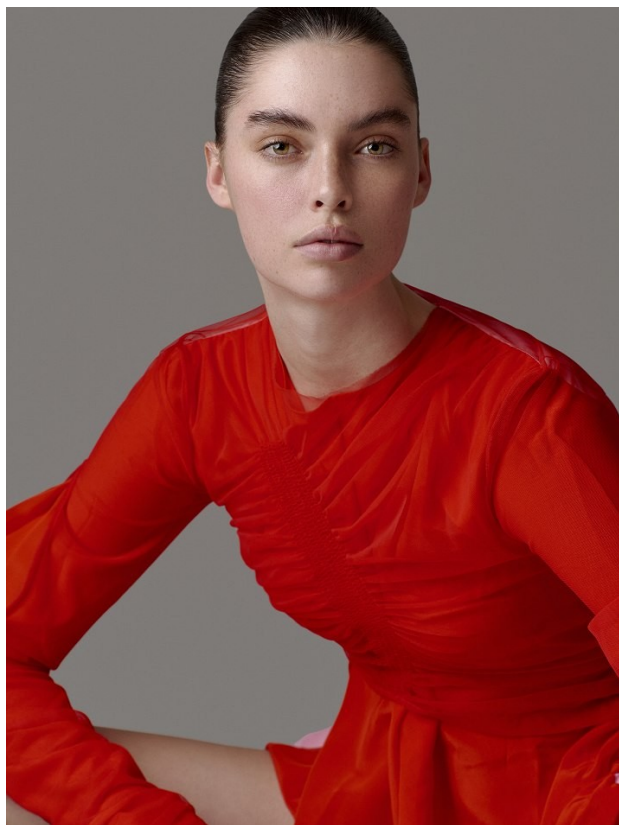

BOSS MODELS

CAPE TOWN

CANDICE SHEPSTONE

Height: 178cm Bust: 81cm Waist: 62cm Hips: 90cm Shoe: 5 UK Hair: Brown Eyes: Green