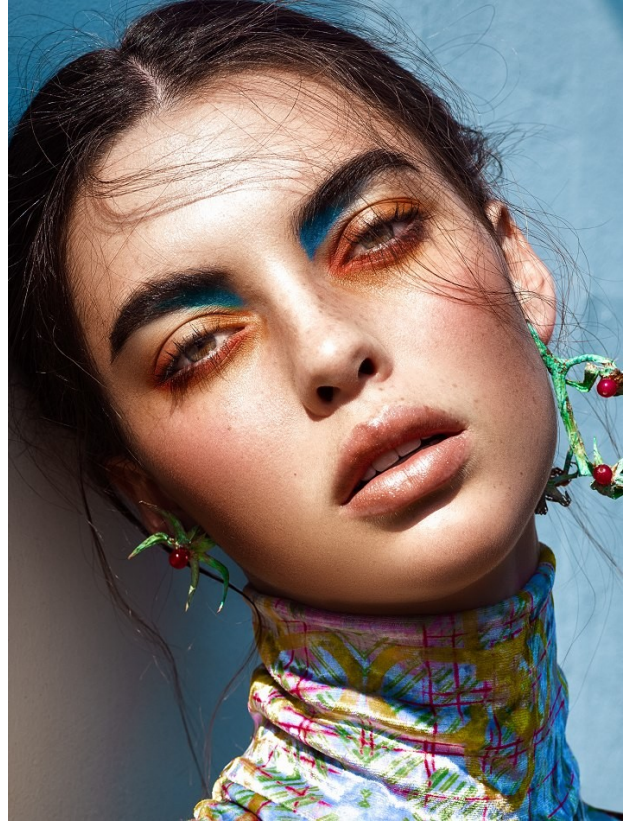

BOSS MODELS

CAPE TOWN

CANDICE SHEPSTONE

Height: 178cm Bust: 81cm Waist: 62cm Hips: 90cm Shoe: 5 UK Hair: Brown Eyes: Green