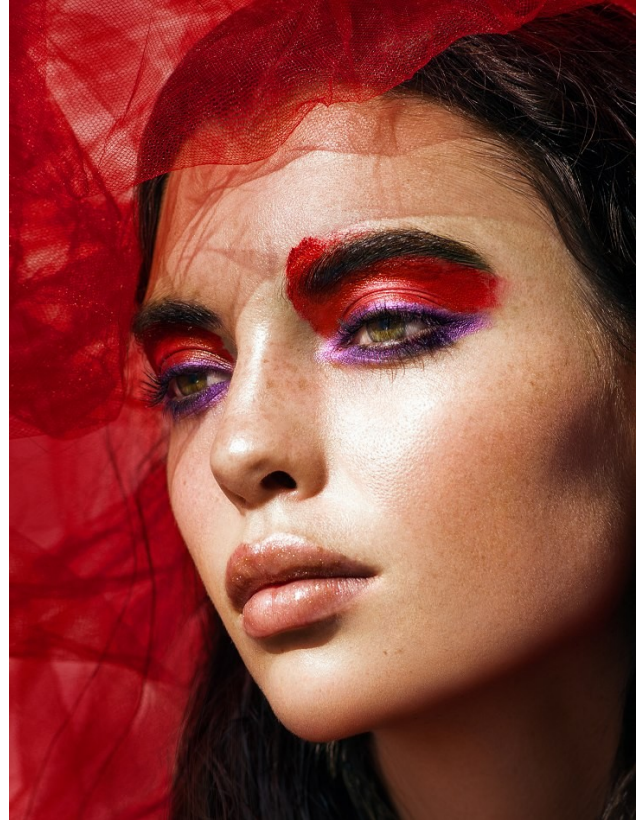

BOSS MODELS

CAPE TOWN

CANDICE SHEPSTONE

Height: 178cm Bust: 81cm Waist: 62cm Hips: 90cm Shoe: 5 UK Hair: Brown Eyes: Green