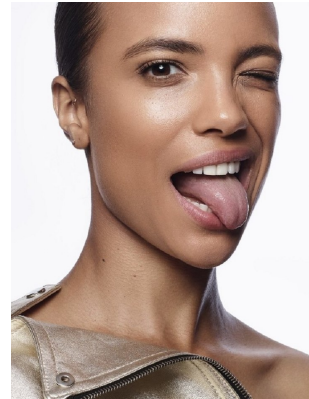

BOSS MODELS

CAPE TOWN

HANNAH DONKER

Height: 177cm Waist: 61cm Hips: 89cm Shoe: 7.5 UK Hair: Dark Brown Eyes: Brown

BOSS MODELS

CAPE TOWN

HANNAH DONKER

Height: 177cm Waist: 61cm Hips: 89cm Shoe: 7.5 UK Hair: Dark Brown Eyes: Brown

BOSS MODELS

CAPE TOWN

HANNAH DONKER

Height: 177cm Waist: 61cm Hips: 89cm Shoe: 7.5 UK Hair: Dark Brown Eyes: Brown