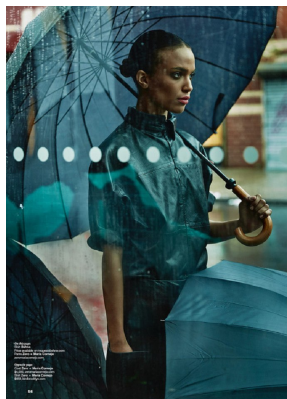

BOSS MODELS

CAPE TOWN

HANNAH DONKER

Height: 177cm Waist: 61cm Hips: 89cm Shoe: 7.5 UK Hair: Dark Brown Eyes: Brown

BOSS MODELS

CAPE TOWN

HANNAH DONKER

Height: 177cm Waist: 61cm Hips: 89cm Shoe: 7.5 UK Hair: Dark Brown Eyes: Brown

BOSS MODELS

CAPE TOWN

HANNAH DONKER

Height: 177cm Waist: 61cm Hips: 89cm Shoe: 7.5 UK Hair: Dark Brown Eyes: Brown