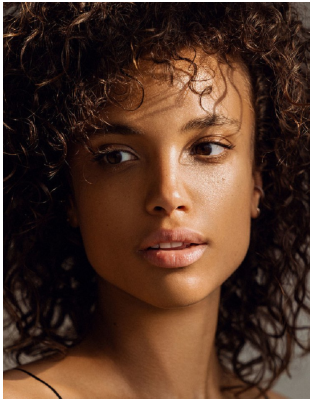

BOSS MODELS

CAPE TOWN

HANNAH DONKER

Height: 177cm Waist: 61cm Hips: 89cm Shoe: 7.5 UK Hair: Dark Brown Eyes: Brown

BOSS MODELS

CAPE TOWN

HANNAH DONKER

Height: 177cm Waist: 61cm Hips: 89cm Shoe: 7.5 UK Hair: Dark Brown Eyes: Brown

BOSS MODELS

CAPE TOWN

HANNAH DONKER

Height: 177cm Waist: 61cm Hips: 89cm Shoe: 7.5 UK Hair: Dark Brown Eyes: Brown