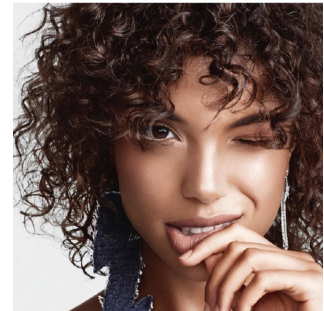

BOSS MODELS

CAPE TOWN

HANNAH DONKER

Height: 177cm Waist: 61cm Hips: 89cm Shoe: 7.5 UK Hair: Dark Brown Eyes: Brown

BOSS MODELS

CAPE TOWN

HANNAH DONKER

Height: 177cm Waist: 61cm Hips: 89cm Shoe: 7.5 UK Hair: Dark Brown Eyes: Brown

BOSS MODELS

CAPE TOWN

HANNAH DONKER

Height: 177cm Waist: 61cm Hips: 89cm Shoe: 7.5 UK Hair: Dark Brown Eyes: Brown