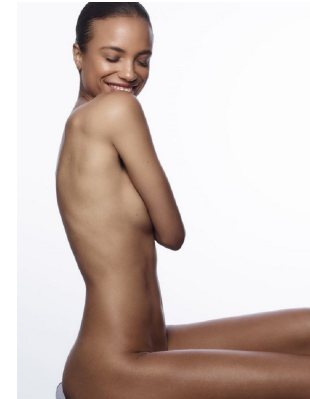

BOSS MODELS

CAPE TOWN

HANNAH DONKER

Height: 177cm Waist: 61cm Hips: 89cm Shoe: 7.5 UK Hair: Dark Brown Eyes: Brown

BOSS MODELS

CAPE TOWN

HANNAH DONKER

Height: 177cm Waist: 61cm Hips: 89cm Shoe: 7.5 UK Hair: Dark Brown Eyes: Brown

BOSS MODELS

CAPE TOWN

HANNAH DONKER

Height: 177cm Waist: 61cm Hips: 89cm Shoe: 7.5 UK Hair: Dark Brown Eyes: Brown