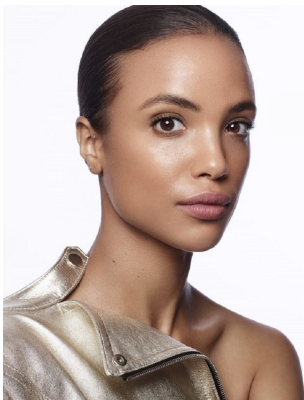

BOSS MODELS

CAPE TOWN

HANNAH DONKER

Height: 177cm Waist: 61cm Hips: 89cm Shoe: 7.5 UK Hair: Dark Brown Eyes: Brown

BOSS MODELS

CAPE TOWN

HANNAH DONKER

Height: 177cm Waist: 61cm Hips: 89cm Shoe: 7.5 UK Hair: Dark Brown Eyes: Brown

BOSS MODELS

CAPE TOWN

HANNAH DONKER

Height: 177cm Waist: 61cm Hips: 89cm Shoe: 7.5 UK Hair: Dark Brown Eyes: Brown