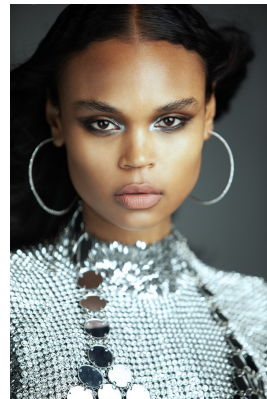

BOSS MODELS

CAPE TOWN

ANDY WEST

Height: 180cm Bust: 81cm Waist: 62cm Hips: 93cm Shoe: 7 UK Hair: Black Eyes: Brown

BOSS MODELS

CAPE TOWN

ANDY WEST

Height: 180cm Bust: 81cm Waist: 62cm Hips: 93cm Shoe: 7 UK Hair: Black Eyes: Brown

BOSS MODELS

CAPE TOWN

ANDY WEST

Height: 180cm Bust: 81cm Waist: 62cm Hips: 93cm Shoe: 7 UK Hair: Black Eyes: Brown