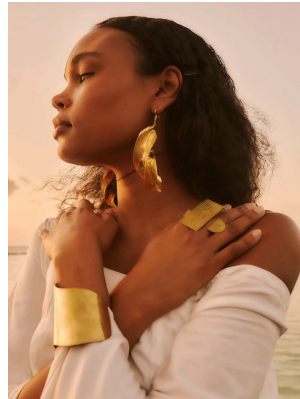

BOSS MODELS

CAPE TOWN

ANDY WEST

Height: 180cm Bust: 81cm Waist: 62cm Hips: 93cm Shoe: 7 UK Hair: Black Eyes: Brown

BOSS MODELS

CAPE TOWN

ANDY WEST

Height: 180cm Bust: 81cm Waist: 62cm Hips: 93cm Shoe: 7 UK Hair: Black Eyes: Brown

BOSS MODELS

CAPE TOWN

ANDY WEST

Height: 180cm Bust: 81cm Waist: 62cm Hips: 93cm Shoe: 7 UK Hair: Black Eyes: Brown