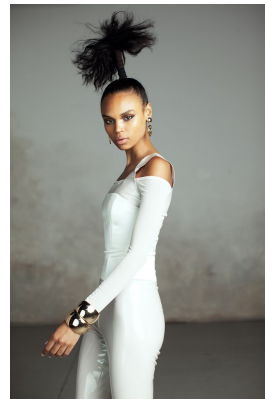

BOSS MODELS

CAPE TOWN

ANDY WEST

Height: 180cm Bust: 81cm Waist: 62cm Hips: 93cm Shoe: 7 UK Hair: Black Eyes: Brown

BOSS MODELS

CAPE TOWN

ANDY WEST

Height: 180cm Bust: 81cm Waist: 62cm Hips: 93cm Shoe: 7 UK Hair: Black Eyes: Brown

BOSS MODELS

CAPE TOWN

ANDY WEST

Height: 180cm Bust: 81cm Waist: 62cm Hips: 93cm Shoe: 7 UK Hair: Black Eyes: Brown