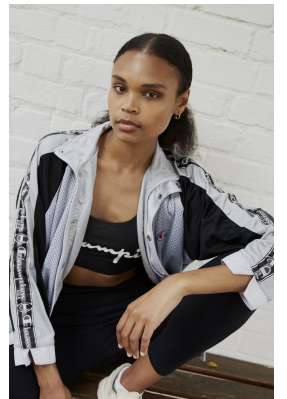

BOSS MODELS

CAPE TOWN

ANDY WEST

Height: 180cm Bust: 81cm Waist: 62cm Hips: 93cm Shoe: 7 UK Hair: Black Eyes: Brown

BOSS MODELS

CAPE TOWN

ANDY WEST

Height: 180cm Bust: 81cm Waist: 62cm Hips: 93cm Shoe: 7 UK Hair: Black Eyes: Brown

BOSS MODELS

CAPE TOWN

ANDY WEST

Height: 180cm Bust: 81cm Waist: 62cm Hips: 93cm Shoe: 7 UK Hair: Black Eyes: Brown