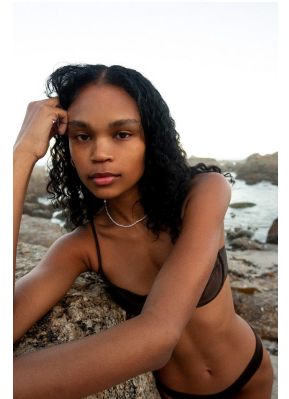

BOSS MODELS

CAPE TOWN

ANDY WEST

Height: 180cm Bust: 81cm Waist: 62cm Hips: 93cm Shoe: 7 UK Hair: Black Eyes: Brown

BOSS MODELS

CAPE TOWN

ANDY WEST

Height: 180cm Bust: 81cm Waist: 62cm Hips: 93cm Shoe: 7 UK Hair: Black Eyes: Brown

BOSS MODELS

CAPE TOWN

ANDY WEST

Height: 180cm Bust: 81cm Waist: 62cm Hips: 93cm Shoe: 7 UK Hair: Black Eyes: Brown