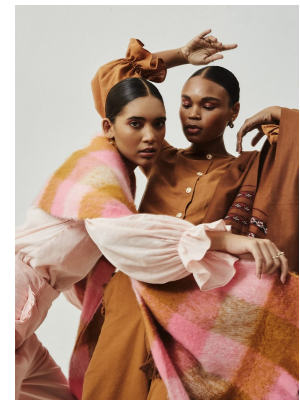

BOSS MODELS

CAPE TOWN

ANDY WEST

Height: 180cm Bust: 81cm Waist: 62cm Hips: 93cm Shoe: 7 UK Hair: Black Eyes: Brown

BOSS MODELS

CAPE TOWN

ANDY WEST

Height: 180cm Bust: 81cm Waist: 62cm Hips: 93cm Shoe: 7 UK Hair: Black Eyes: Brown

BOSS MODELS

CAPE TOWN

ANDY WEST

Height: 180cm Bust: 81cm Waist: 62cm Hips: 93cm Shoe: 7 UK Hair: Black Eyes: Brown