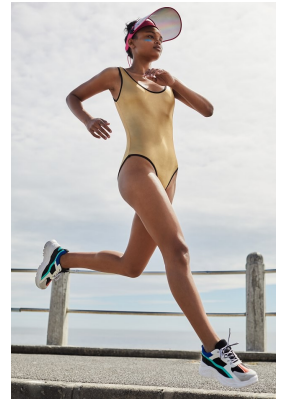

BOSS MODELS

CAPE TOWN

ANDY WEST

Height: 180cm Bust: 81cm Waist: 62cm Hips: 93cm Shoe: 7 UK Hair: Black Eyes: Brown

BOSS MODELS

CAPE TOWN

ANDY WEST

Height: 180cm Bust: 81cm Waist: 62cm Hips: 93cm Shoe: 7 UK Hair: Black Eyes: Brown

BOSS MODELS

CAPE TOWN

ANDY WEST

Height: 180cm Bust: 81cm Waist: 62cm Hips: 93cm Shoe: 7 UK Hair: Black Eyes: Brown