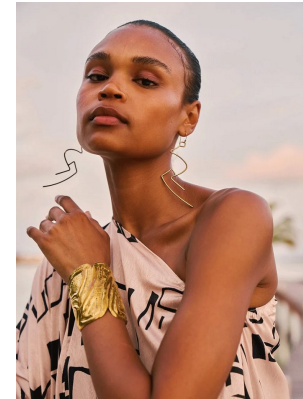

BOSS MODELS

CAPE TOWN

ANDY WEST

Height: 180cm Bust: 81cm Waist: 62cm Hips: 93cm Shoe: 7 UK Hair: Black Eyes: Brown

BOSS MODELS

CAPE TOWN

ANDY WEST

Height: 180cm Bust: 81cm Waist: 62cm Hips: 93cm Shoe: 7 UK Hair: Black Eyes: Brown

BOSS MODELS

CAPE TOWN

ANDY WEST

Height: 180cm Bust: 81cm Waist: 62cm Hips: 93cm Shoe: 7 UK Hair: Black Eyes: Brown