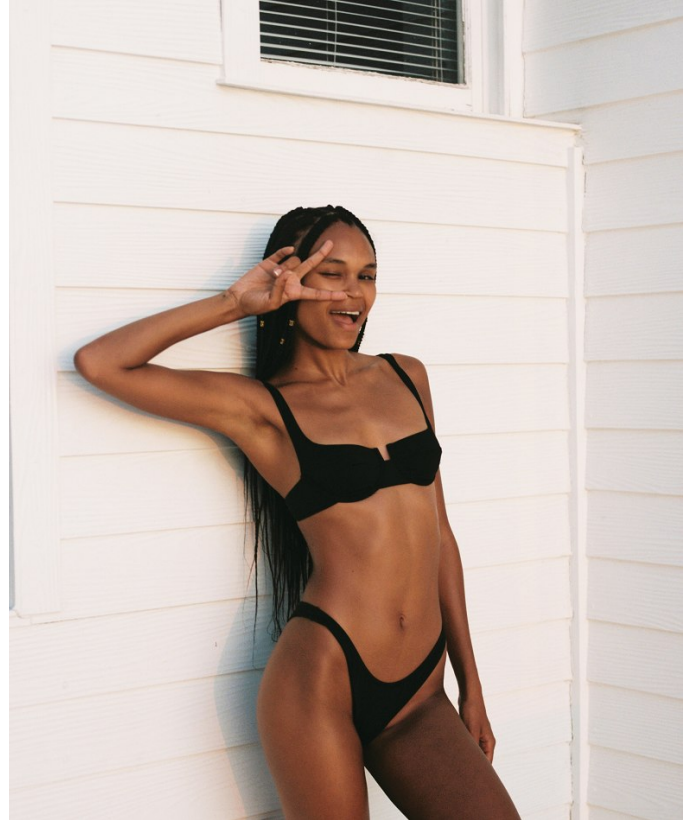

BOSS MODELS

CAPE TOWN

ANDY WEST

Height: 180cm Bust: 81cm Waist: 62cm Hips: 93cm Shoe: 7 UK Hair: Black Eyes: Brown

BOSS MODELS

CAPE TOWN

ANDY WEST

Height: 180cm Bust: 81cm Waist: 62cm Hips: 93cm Shoe: 7 UK Hair: Black Eyes: Brown