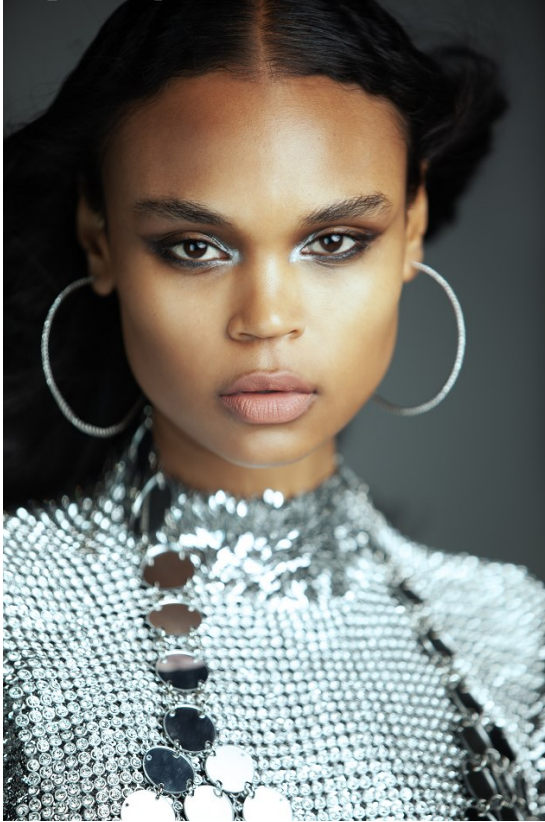

BOSS MODELS

CAPE TOWN

ANDY WEST

Height: 180cm Bust: 81cm Waist: 62cm Hips: 93cm Shoe: 7 UK Hair: Black Eyes: Brown

BOSS MODELS

CAPE TOWN

ANDY WEST

Height: 180cm Bust: 81cm Waist: 62cm Hips: 93cm Shoe: 7 UK Hair: Black Eyes: Brown