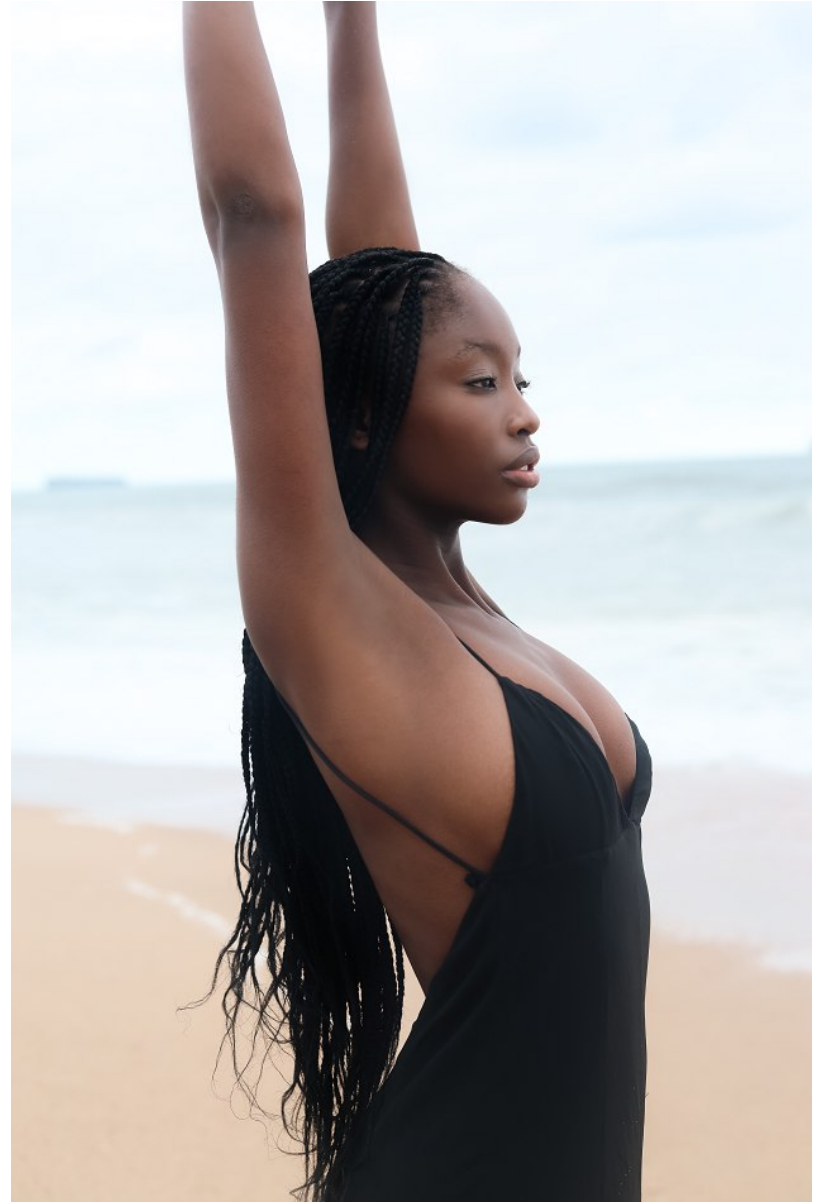

BOSS MODELS

CAPE TOWN

UNATHI NDEVU

Height: 176cm Bust: 83cm Waist: 66cm Hips: 94cm Shoe: 7 UK Hair: Black Eyes: Black