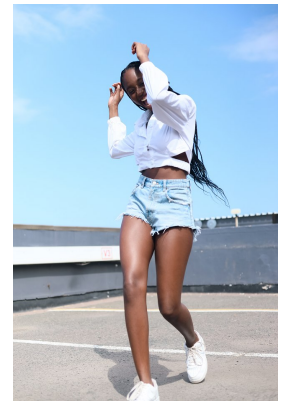

BOSS MODELS

CAPE TOWN

UNATHI NDEVU

Height: 176cm Bust: 83cm Waist: 66cm Hips: 94cm Shoe: 7 UK Hair: Black Eyes: Black

BOSS MODELS

CAPE TOWN

Image: Unathi Ndevu represented by Boss Models Cape Town

UNATHI NDEVU

Height: 176cm Bust: 83cm Waist: 66cm Hips: 94cm Shoe: 7 UK Hair: Black Eyes: Black