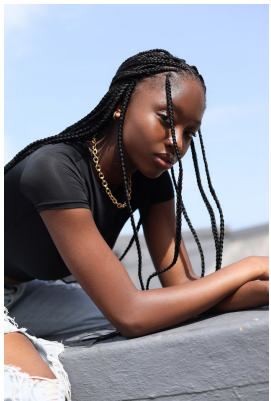

BOSS MODELS

CAPE TOWN

UNATHI NDEVU

Height: 176cm Bust: 83cm Waist: 66cm Hips: 94cm Shoe: 7 UK Hair: Black Eyes: Black

BOSS MODELS

CAPE TOWN

Image: Unathi Ndevu represented by Boss Models Cape Town

UNATHI NDEVU

Height: 176cm Bust: 83cm Waist: 66cm Hips: 94cm Shoe: 7 UK Hair: Black Eyes: Black