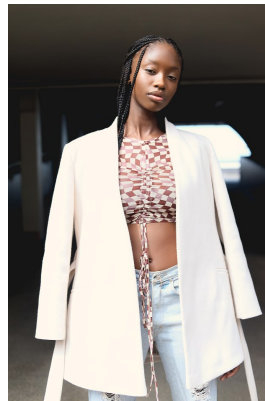

BOSS MODELS

CAPE TOWN

UNATHI NDEVU

Height: 176cm Bust: 83cm Waist: 66cm Hips: 94cm Shoe: 7 UK Hair: Black Eyes: Black

BOSS MODELS

CAPE TOWN

Image: Unathi Ndevu represented by Boss Models Cape Town

UNATHI NDEVU

Height: 176cm Bust: 83cm Waist: 66cm Hips: 94cm Shoe: 7 UK Hair: Black Eyes: Black