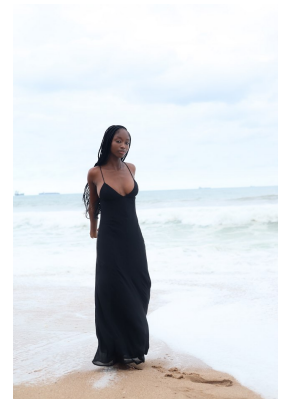

BOSS MODELS

CAPE TOWN

UNATHI NDEVU

Height: 176cm Bust: 83cm Waist: 66cm Hips: 94cm Shoe: 7 UK Hair: Black Eyes: Black

BOSS MODELS

CAPE TOWN

Image: Unathi Ndevu represented by Boss Models Cape Town

UNATHI NDEVU

Height: 176cm Bust: 83cm Waist: 66cm Hips: 94cm Shoe: 7 UK Hair: Black Eyes: Black