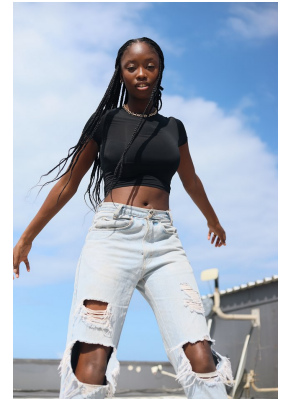

BOSS MODELS

CAPE TOWN

UNATHI NDEVU

Height: 176cm Bust: 83cm Waist: 66cm Hips: 94cm Shoe: 7 UK Hair: Black Eyes: Black

BOSS MODELS

CAPE TOWN

Image: Unathi Ndevu represented by Boss Models Cape Town

UNATHI NDEVU

Height: 176cm Bust: 83cm Waist: 66cm Hips: 94cm Shoe: 7 UK Hair: Black Eyes: Black