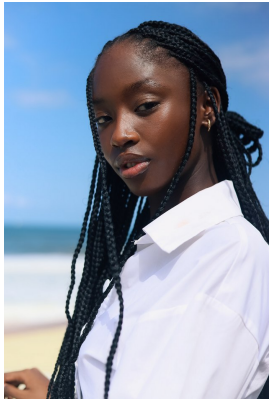

BOSS MODELS

CAPE TOWN

UNATHI NDEVU

Height: 176cm Bust: 83cm Waist: 66cm Hips: 94cm Shoe: 7 UK Hair: Black Eyes: Black

BOSS MODELS

CAPE TOWN

Image: Unathi Ndevu represented by Boss Models Cape Town

UNATHI NDEVU

Height: 176cm Bust: 83cm Waist: 66cm Hips: 94cm Shoe: 7 UK Hair: Black Eyes: Black