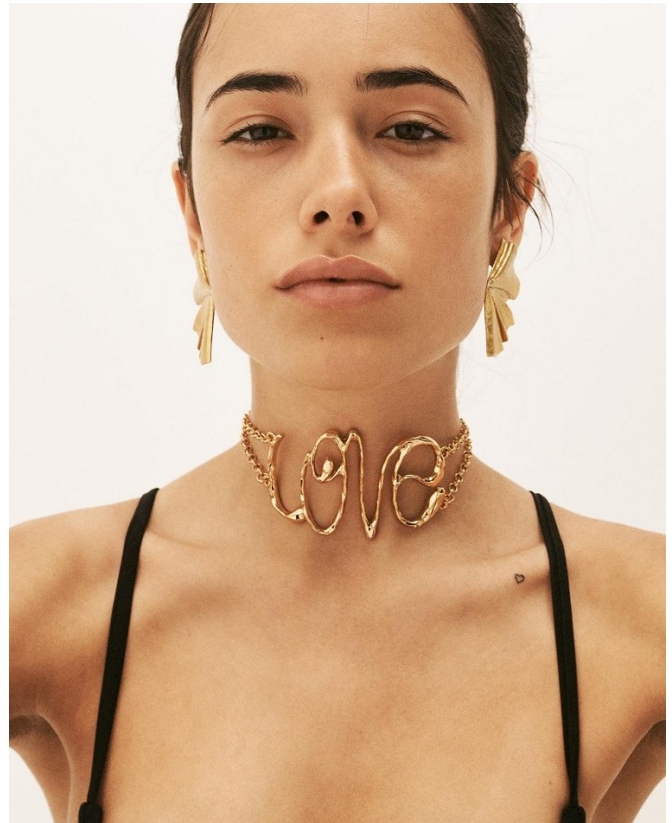

BOSS MODELS

CAPE TOWN

KATARINA PRUIJ

Height: 175cm Bust: 85cm Waist: 66cm Hips: 92cm Shoe: 7 UK Hair: Dark Brown Eyes: Brown

BOSS MODELS

CAPE TOWN

KATARINA PRUIM

Height: 175cm Bust: 85cm Waist: 66cm Hips: 92cm Shoe: 7 UK Hair: Dark Brown Eyes: Brown

BOSS MODELS

CAPE TOWN

KATARINA PRUIM

Height: 175cm Bust: 85cm Waist: 66cm Hips: 92cm Shoe: 7 UK Hair: Dark Brown Eyes: Brown

BOSS MODELS

CAPE TOWN

KATARINA PRUIJ

Height: 175cm Bust: 85cm Waist: 66cm Hips: 92cm Shoe: 7 UK Hair: Dark Brown Eyes: Brown

BOSS MODELS

CAPE TOWN

KATARINA PRUIM

Height: 175cm Bust: 85cm Waist: 66cm Hips: 92cm Shoe: 7 UK Hair: Dark Brown Eyes: Brown

BOSS MODELS

CAPE TOWN

KATARINA PRUIM

Height: 175cm Bust: 85cm Waist: 66cm Hips: 92cm Shoe: 7 UK Hair: Dark Brown Eyes: Brown