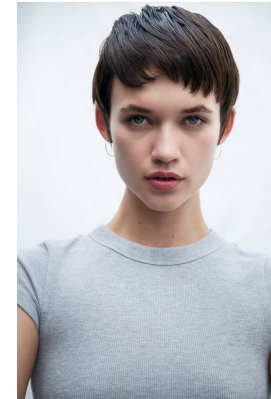

BOSS MODELS

CAPE TOWN

MEGAN PAT

Height: 175cm Bust: 81cm Waist: 64cm Hips: 92cm Shoe: 6 UK Hair: Dark Brown Eyes: Green

BOSS MODELS

CAPE TOWN

MEGAN PAT

Height: 175cm Bust: 81cm Waist: 64cm Hips: 92cm Shoe: 6 UK Hair: Dark Brown Eyes: Green

BOSS MODELS

CAPE TOWN

MEGAN PAT

Height: 175cm Bust: 81cm Waist: 64cm Hips: 92cm Shoe: 6 UK Hair: Dark Brown Eyes: Green