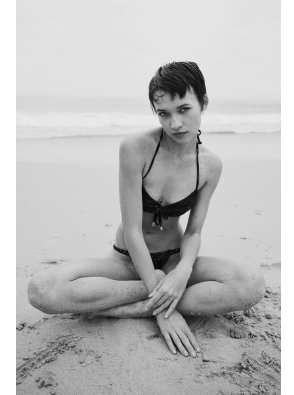

BOSS MODELS

CAPE TOWN

MEGAN PAT

Height: 175cm Bust: 81cm Waist: 64cm Hips: 92cm Shoe: 6 UK Hair: Dark Brown Eyes: Green

BOSS MODELS

CAPE TOWN

MEGAN PAT

Height: 175cm Bust: 81cm Waist: 64cm Hips: 92cm Shoe: 6 UK Hair: Dark Brown Eyes: Green

BOSS MODELS

CAPE TOWN

MEGAN PAT

Height: 175cm Bust: 81cm Waist: 64cm Hips: 92cm Shoe: 6 UK Hair: Dark Brown Eyes: Green