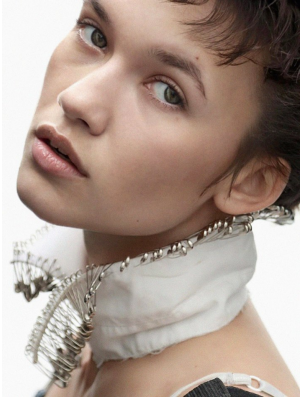

BOSS MODELS

CAPE TOWN

MEGAN PAT

Height: 175cm Bust: 81cm Waist: 64cm Hips: 92cm Shoe: 6 UK Hair: Dark Brown Eyes: Green

BOSS MODELS

CAPE TOWN

MEGAN PAT

Height: 175cm Bust: 81cm Waist: 64cm Hips: 92cm Shoe: 6 UK Hair: Dark Brown Eyes: Green

BOSS MODELS

CAPE TOWN

MEGAN PAT

Height: 175cm Bust: 81cm Waist: 64cm Hips: 92cm Shoe: 6 UK Hair: Dark Brown Eyes: Green