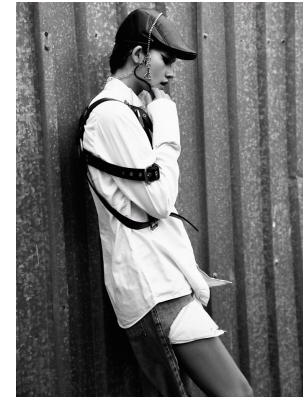

BOSS MODELS

CAPE TOWN

MEGAN PAT

Height: 175cm Bust: 81cm Waist: 64cm Hips: 92cm Shoe: 6 UK Hair: Dark Brown Eyes: Green

BOSS MODELS

CAPE TOWN

MEGAN PAT

Height: 175cm Bust: 81cm Waist: 64cm Hips: 92cm Shoe: 6 UK Hair: Dark Brown Eyes: Green

BOSS MODELS

CAPE TOWN

MEGAN PAT

Height: 175cm Bust: 81cm Waist: 64cm Hips: 92cm Shoe: 6 UK Hair: Dark Brown Eyes: Green