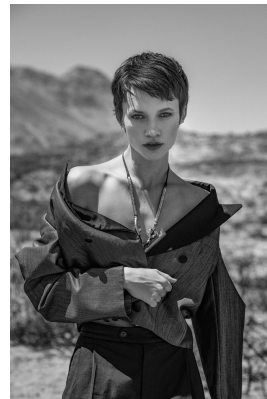

BOSS MODELS

CAPE TOWN

MEGAN PAT

Height: 175cm Bust: 81cm Waist: 64cm Hips: 92cm Shoe: 6 UK Hair: Dark Brown Eyes: Green

BOSS MODELS

CAPE TOWN

MEGAN PAT

Height: 175cm Bust: 81cm Waist: 64cm Hips: 92cm Shoe: 6 UK Hair: Dark Brown Eyes: Green

BOSS MODELS

CAPE TOWN

MEGAN PAT

Height: 175cm Bust: 81cm Waist: 64cm Hips: 92cm Shoe: 6 UK Hair: Dark Brown Eyes: Green