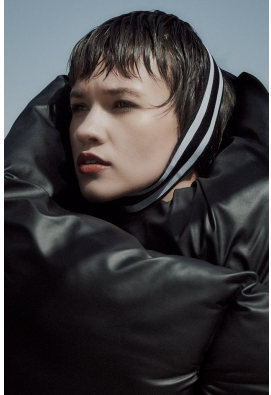

BOSS MODELS

CAPE TOWN

MEGAN PAT

Height: 175cm Bust: 81cm Waist: 64cm Hips: 92cm Shoe: 6 UK Hair: Dark Brown Eyes: Green

BOSS MODELS

CAPE TOWN

MEGAN PAT

Height: 175cm Bust: 81cm Waist: 64cm Hips: 92cm Shoe: 6 UK Hair: Dark Brown Eyes: Green

BOSS MODELS

CAPE TOWN

MEGAN PAT

Height: 175cm Bust: 81cm Waist: 64cm Hips: 92cm Shoe: 6 UK Hair: Dark Brown Eyes: Green