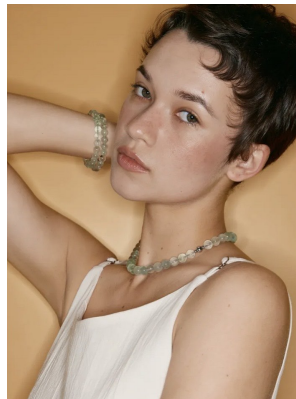

BOSS MODELS

CAPE TOWN

MEGAN PAT

Height: 175cm Bust: 81cm Waist: 64cm Hips: 92cm Shoe: 6 UK Hair: Dark Brown Eyes: Green

BOSS MODELS

CAPE TOWN

MEGAN PAT

Height: 175cm Bust: 81cm Waist: 64cm Hips: 92cm Shoe: 6 UK Hair: Dark Brown Eyes: Green

BOSS MODELS

CAPE TOWN

MEGAN PAT

Height: 175cm Bust: 81cm Waist: 64cm Hips: 92cm Shoe: 6 UK Hair: Dark Brown Eyes: Green