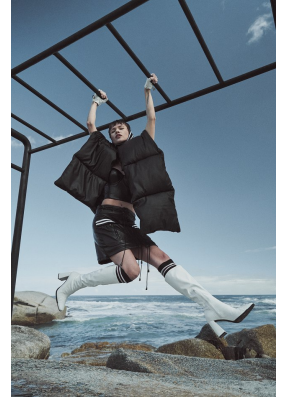

BOSS MODELS

CAPE TOWN

MEGAN PAT

Height: 175cm Bust: 81cm Waist: 64cm Hips: 92cm Shoe: 6 UK Hair: Dark Brown Eyes: Green

BOSS MODELS

CAPE TOWN

MEGAN PAT

Height: 175cm Bust: 81cm Waist: 64cm Hips: 92cm Shoe: 6 UK Hair: Dark Brown Eyes: Green

BOSS MODELS

CAPE TOWN

MEGAN PAT

Height: 175cm Bust: 81cm Waist: 64cm Hips: 92cm Shoe: 6 UK Hair: Dark Brown Eyes: Green