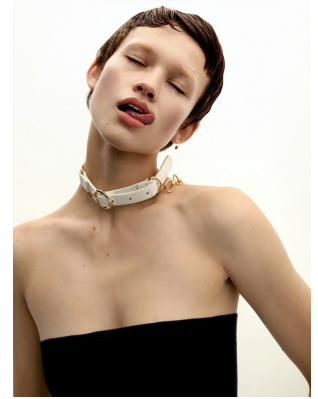

BOSS MODELS

CAPE TOWN

MEGAN PAT

Height: 175cm Bust: 81cm Waist: 64cm Hips: 92cm Shoe: 6 UK Hair: Dark Brown Eyes: Green

BOSS MODELS

CAPE TOWN

MEGAN PAT

Height: 175cm Bust: 81cm Waist: 64cm Hips: 92cm Shoe: 6 UK Hair: Dark Brown Eyes: Green

BOSS MODELS

CAPE TOWN

MEGAN PAT

Height: 175cm Bust: 81cm Waist: 64cm Hips: 92cm Shoe: 6 UK Hair: Dark Brown Eyes: Green