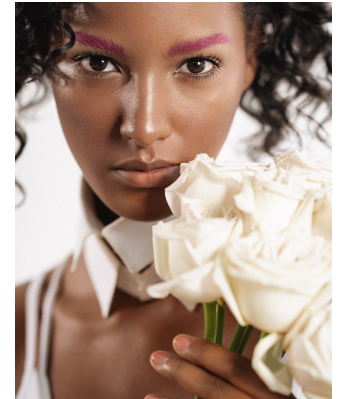

# BOSS MODELS

CAPE TOWN

DJEMIME CHOCHI

Height: 172cm Bust: 82cm Waist: 64cm Hips: 96cm Shoe: 6 UK Hair: Brown Eyes: Brown

# BOSS MODELS

CAPE TOWN