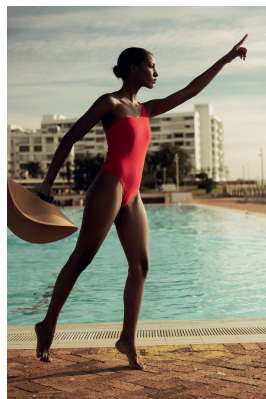

# BOSS MODELS

CAPE TOWN

DJEMIME CHOCHI

Height: 172cm Bust: 82cm Waist: 64cm Hips: 96cm Shoe: 6 UK Hair: Brown Eyes: Brown

# BOSS MODELS

CAPE TOWN