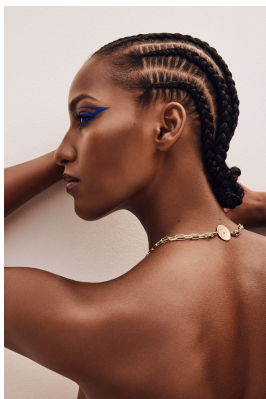

# BOSS MODELS

CAPE TOWN

DJEMIME CHOCHI

Height: 172cm Bust: 82cm Waist: 64cm Hips: 96cm Shoe: 6 UK Hair: Brown Eyes: Brown

# BOSS MODELS

CAPE TOWN

## DJEMIME CHOCHI

Height: 172cm Bust: 82cm Waist: 64cm Hips: 96cm Shoe: 6 UK Hair: Brown Eyes: Brown