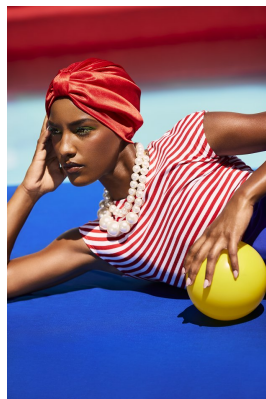

# BOSS MODELS

CAPE TOWN

DJEMIME CHOCHI

Height: 172cm Bust: 82cm Waist: 64cm Hips: 96cm Shoe: 6 UK Hair: Brown Eyes: Brown

# BOSS MODELS

CAPE TOWN