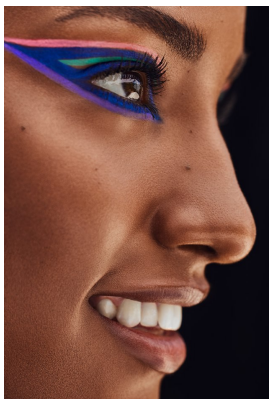

# BOSS MODELS

CAPE TOWN

DJEMIME CHOCHI

Height: 172cm Bust: 82cm Waist: 64cm Hips: 96cm Shoe: 6 UK Hair: Brown Eyes: Brown

# BOSS MODELS

CAPE TOWN