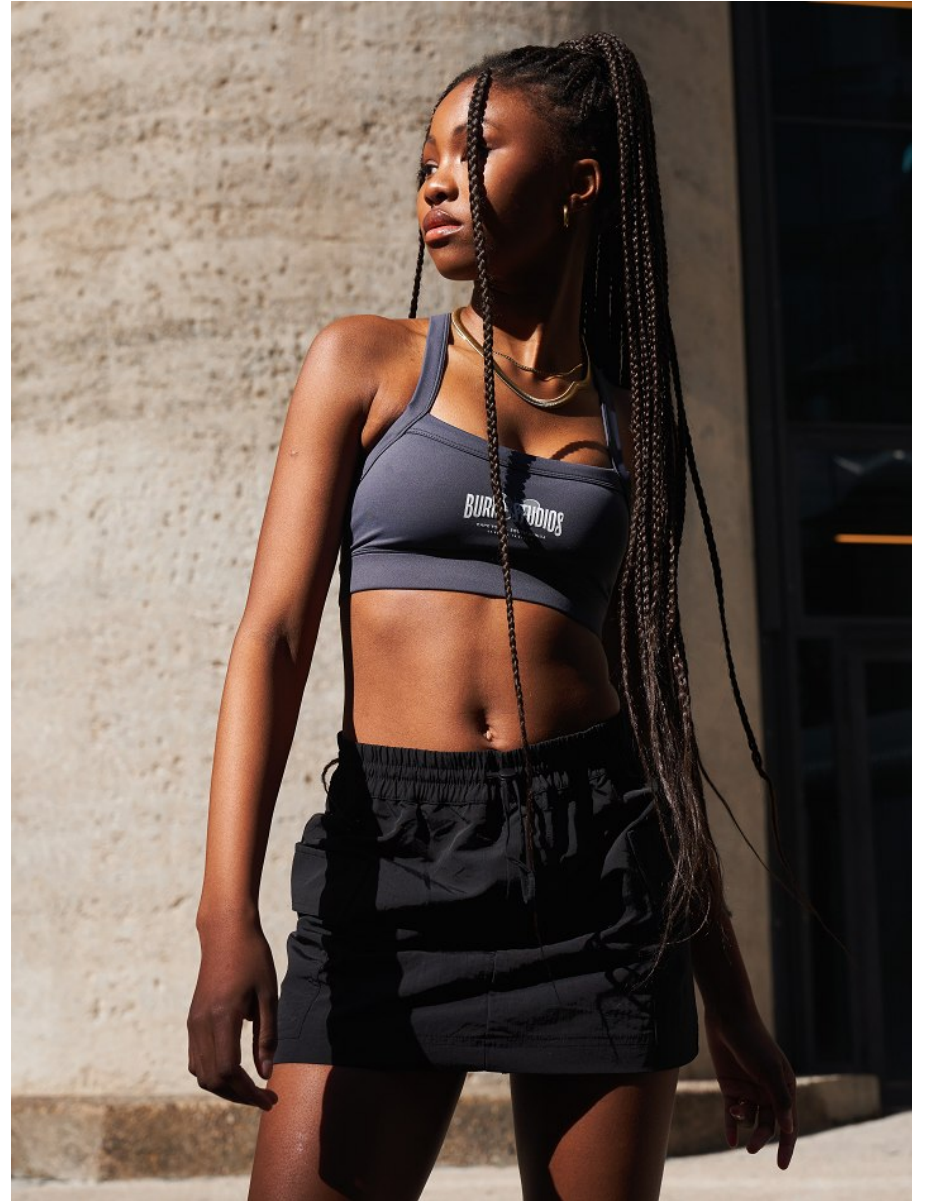

BOSS MODELS

CAPE TOWN

LUANDA LENTSA

Height: 169cm Bust: 78cm Waist: 62cm Hips: 94cm Shoe: 6 UK Hair: Black Eyes: Brown