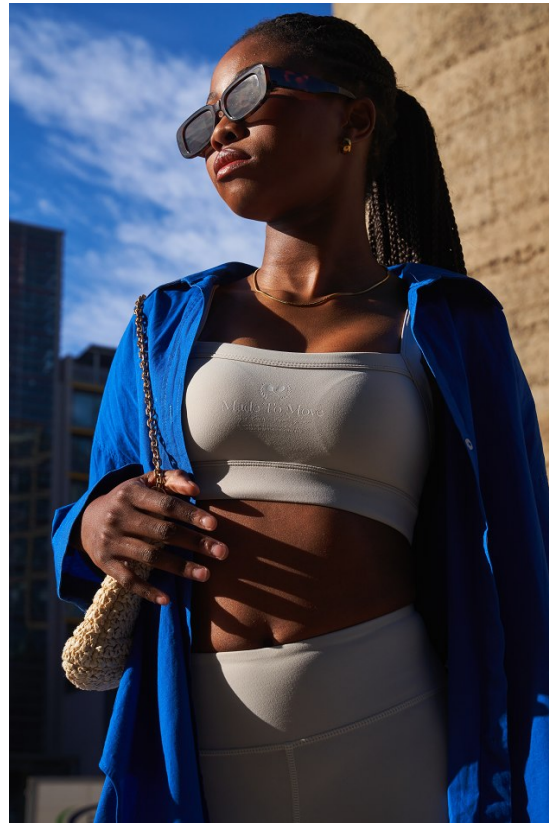

BOSS MODELS

CAPE TOWN

LUANDA LENTSA

Height: 169cm Bust: 78cm Waist: 62cm Hips: 94cm Shoe: 6 UK Hair: Black Eyes: Brown

BOSS MODELS

CAPE TOWN

LUANDA LENTSA

Height: 169cm Bust: 78cm Waist: 62cm Hips: 94cm Shoe: 6 UK Hair: Black Eyes: Brown

BOSS MODELS

CAPE TOWN

LUANDA LENTSA

Height: 169cm Bust: 78cm Waist: 62cm Hips: 94cm Shoe: 6 UK Hair: Black Eyes: Brown