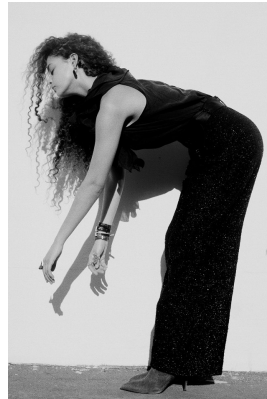

# BOSS MODELS

CAPE TOWN

## GABRIELLA OVENSTONE

Height: 173cm Bust: 83cm Waist: 62cm Hips: 95cm Shoe: 6 UK Hair: Brown Eyes: Brown