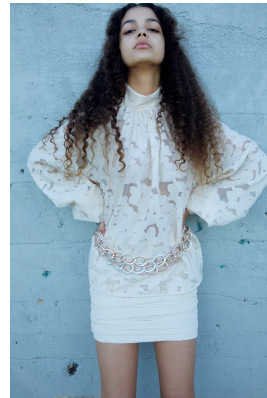

# BOSS MODELS

CAPE TOWN

## GABRIELLA OVENSTONE

Height: 173cm Bust: 83cm Waist: 62cm Hips: 95cm Shoe: 6 UK Hair: Brown Eyes: Brown