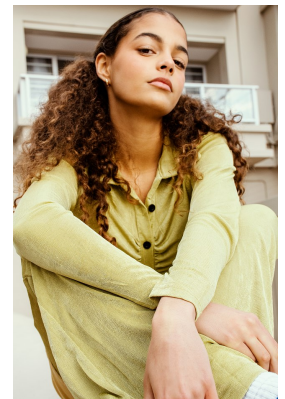

# BOSS MODELS

CAPE TOWN

## GABRIELLA OVENSTONE

Height: 173cm Bust: 83cm Waist: 62cm Hips: 95cm Shoe: 6 UK Hair: Brown Eyes: Brown