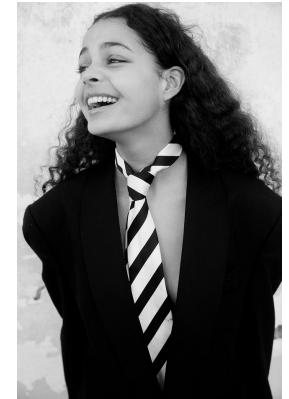

# BOSS MODELS

CAPE TOWN

## GABRIELLA OVENSTONE

Height: 173cm Bust: 83cm Waist: 62cm Hips: 95cm Shoe: 6 UK Hair: Brown Eyes: Brown