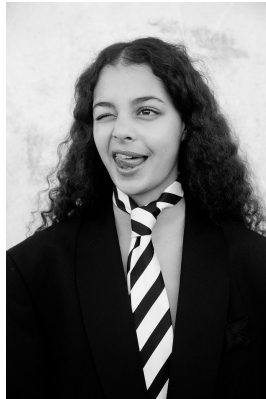

# BOSS MODELS

CAPE TOWN

## GABRIELLA OVENSTONE

Height: 173cm Bust: 83cm Waist: 62cm Hips: 95cm Shoe: 6 UK Hair: Brown Eyes: Brown