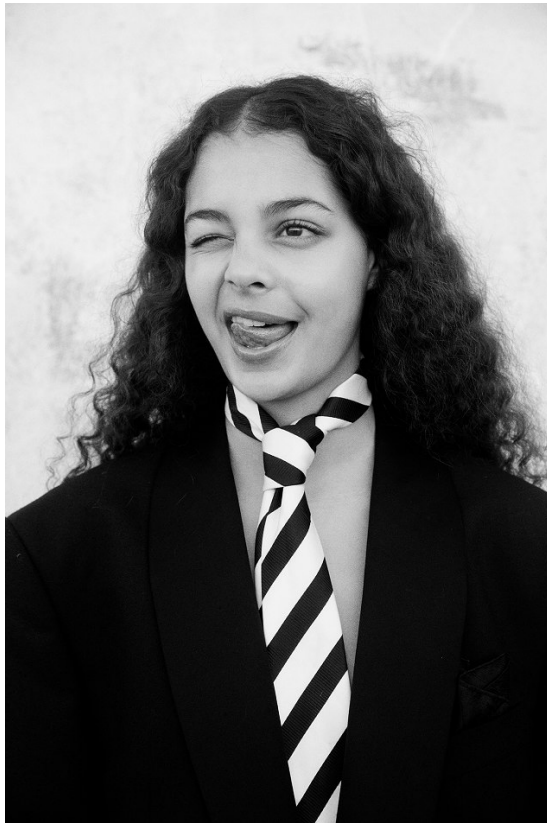

# BOSS MODELS

CAPE TOWN

GABRIELLA OVENSTONE

Height: 173cm Bust: 83cm Waist: 62cm Hips: 95cm Shoe: 6 UK Hair: Brown Eyes: Brown

# BOSS MODELS

CAPE TOWN

## GABRIELLA OVENSTONE

Height: 173cm Bust: 83cm Waist: 62cm Hips: 95cm Shoe: 6 UK Hair: Brown Eyes: Brown