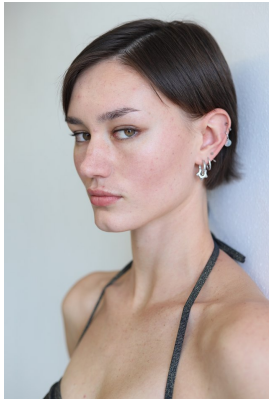

BOSS MODELS

CAPE TOWN

MIGS LOMBARD

Height: 177cm Bust: 85cm Waist: 65cm Hips: 97cm Shoe: 7 UK Eyes: Green/Brown

BOSS MODELS

CAPE TOWN

MIGS LOMBARD

Height: 177cm Bust: 85cm Waist: 65cm Hips: 97cm Shoe: 7 UK Eyes: Green/Brown