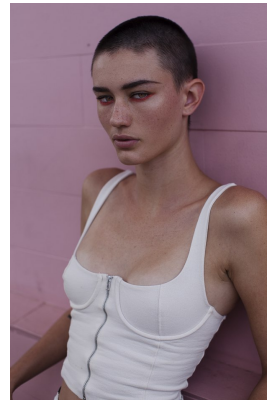

BOSS MODELS

CAPE TOWN

MIGS LOMBARD

Height: 177cm Bust: 85cm Waist: 65cm Hips: 97cm Shoe: 7 UK Eyes: Green/Brown

BOSS MODELS

CAPE TOWN

MIGS LOMBARD

Height: 177cm Bust: 85cm Waist: 65cm Hips: 97cm Shoe: 7 UK Eyes: Green/Brown