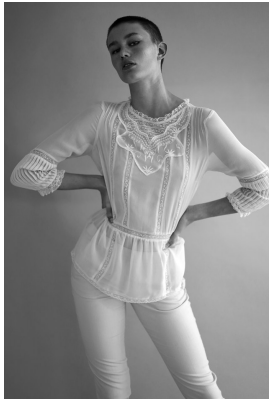

BOSS MODELS

CAPE TOWN

MIGS LOMBARD

Height: 177cm Bust: 85cm Waist: 65cm Hips: 97cm Shoe: 7 UK Eyes: Green/Brown

BOSS MODELS

CAPE TOWN

MIGS LOMBARD

Height: 177cm Bust: 85cm Waist: 65cm Hips: 97cm Shoe: 7 UK Eyes: Green/Brown