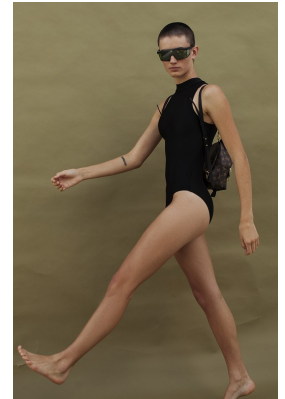

BOSS MODELS

CAPE TOWN

MIGS LOMBARD

Height: 177cm Bust: 85cm Waist: 65cm Hips: 97cm Shoe: 7 UK Eyes: Green/Brown

BOSS MODELS

CAPE TOWN

MIGS LOMBARD

Height: 177cm Bust: 85cm Waist: 65cm Hips: 97cm Shoe: 7 UK Eyes: Green/Brown