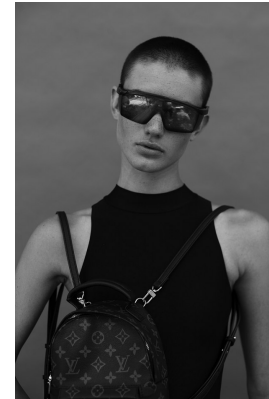

BOSS MODELS

CAPE TOWN

MIGS LOMBARD

Height: 177cm Bust: 85cm Waist: 65cm Hips: 97cm Shoe: 7 UK Eyes: Green/Brown

BOSS MODELS

CAPE TOWN

MIGS LOMBARD

Height: 177cm Bust: 85cm Waist: 65cm Hips: 97cm Shoe: 7 UK Eyes: Green/Brown