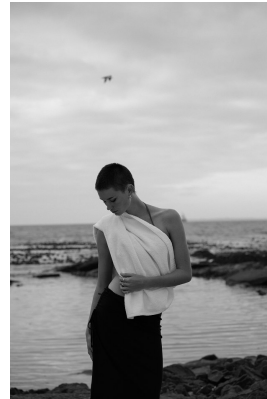

BOSS MODELS

CAPE TOWN

MIGS LOMBARD

Height: 177cm Bust: 85cm Waist: 65cm Hips: 97cm Shoe: 7 UK Eyes: Green/Brown

BOSS MODELS

CAPE TOWN

MIGS LOMBARD

Height: 177cm Bust: 85cm Waist: 65cm Hips: 97cm Shoe: 7 UK Eyes: Green/Brown