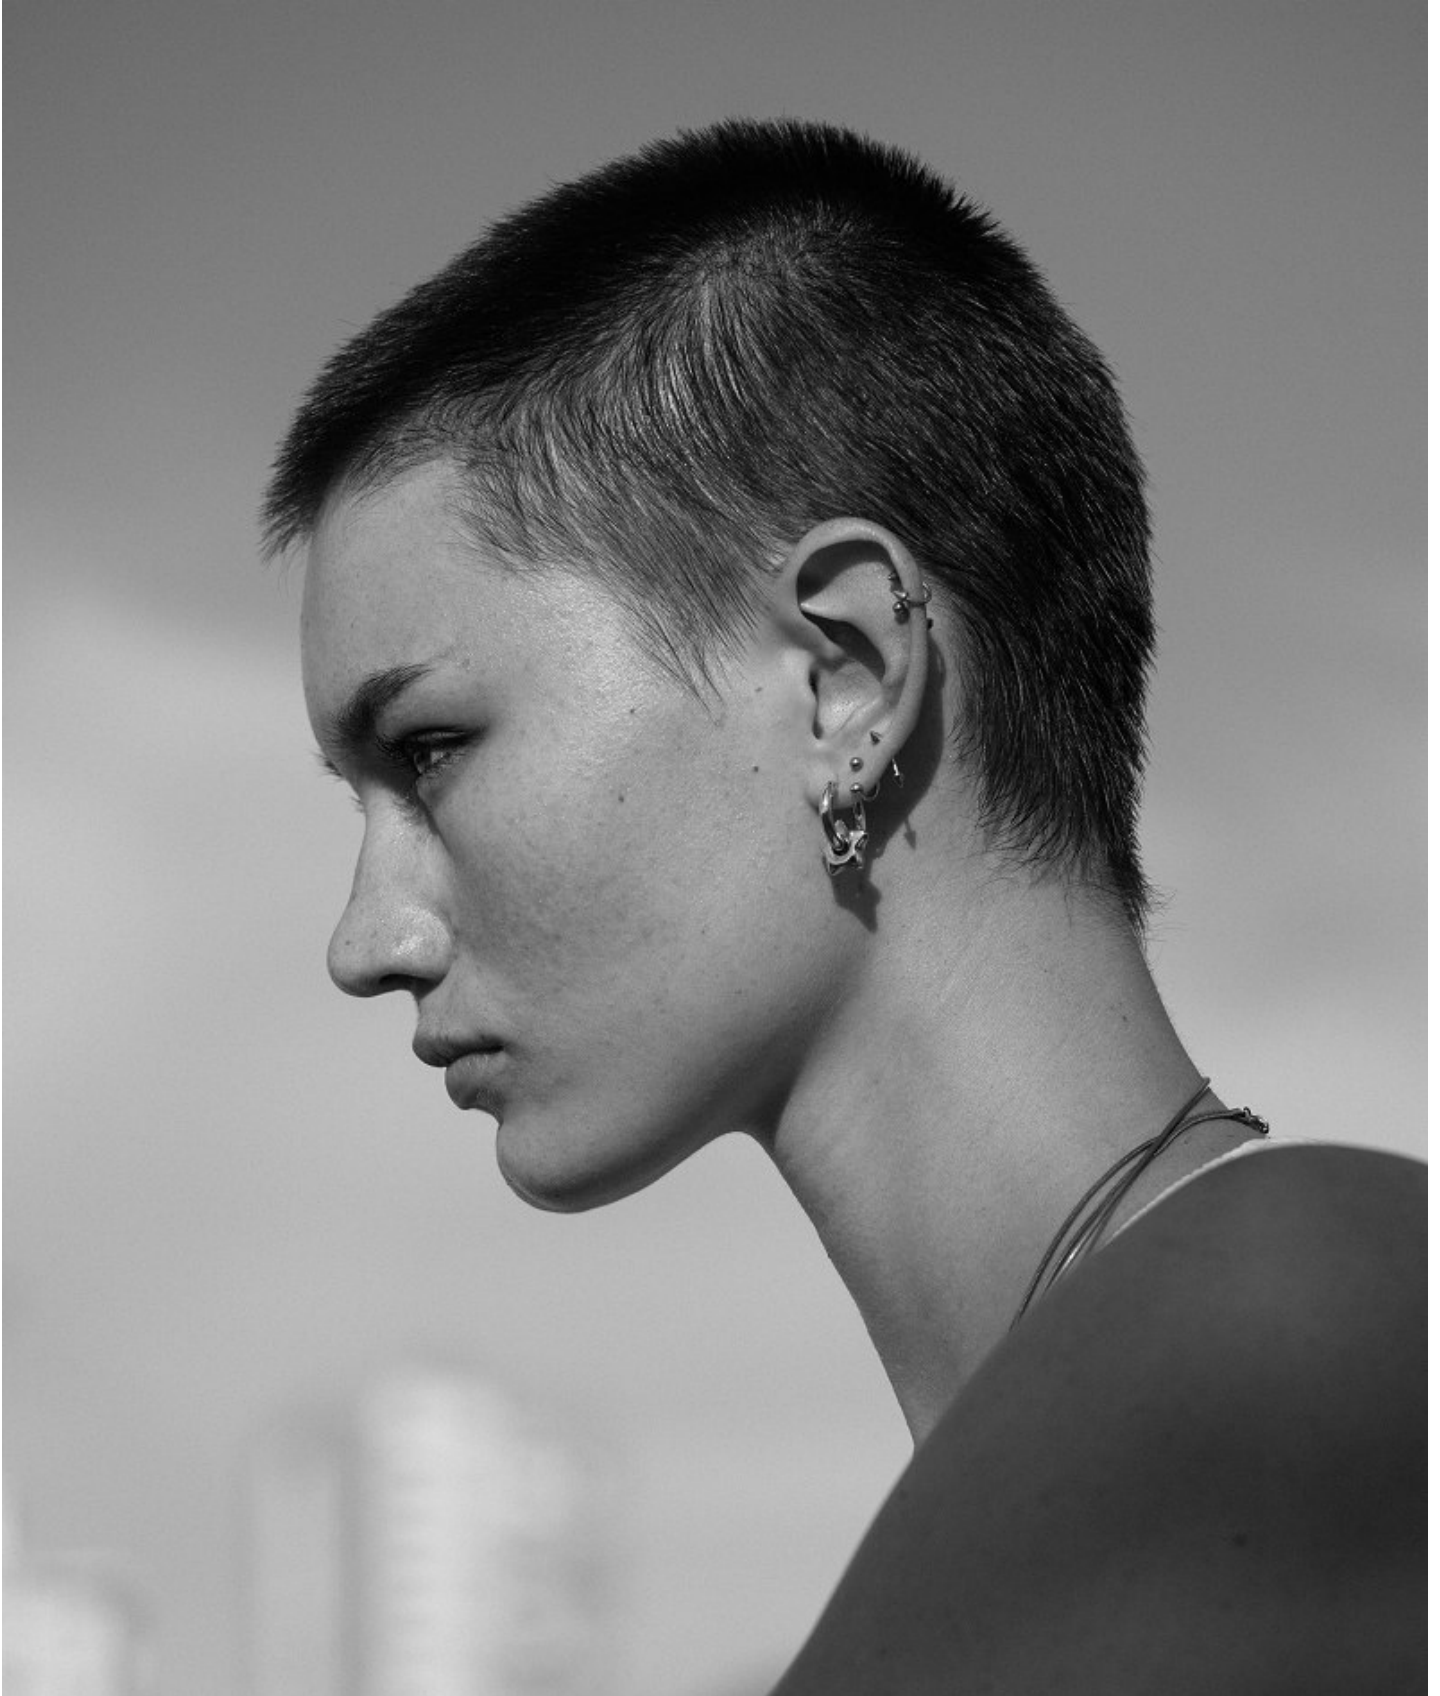

BOSS MODELS

CAPE TOWN

MIGS LOMBARD

Height: 177cm Bust: 85cm Waist: 65cm Hips: 97cm Shoe: 7 UK Eyes: Green/Brown