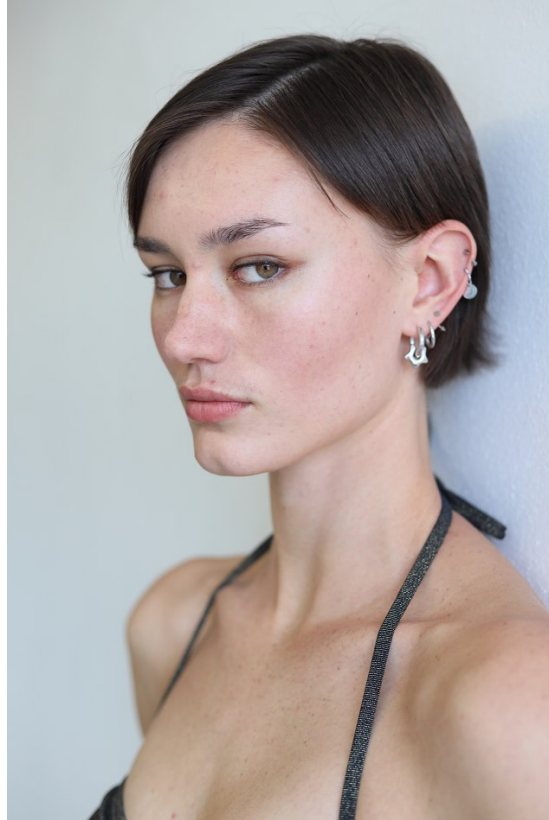

# BOSS MODELS

CAPE TOWN

**MIGS LOMBARD**

Height: 177cm Bust: 85cm Waist: 65cm Hips: 97cm Shoe: 7 UK Eyes: Green/Brown

# BOSS MODELS

CAPE TOWN

MIGS LOMBARD

Height: 177cm Bust: 85cm Waist: 65cm Hips: 97cm Shoe: 7 UK Eyes: Green/Brown

# BOSS MODELS

CAPE TOWN