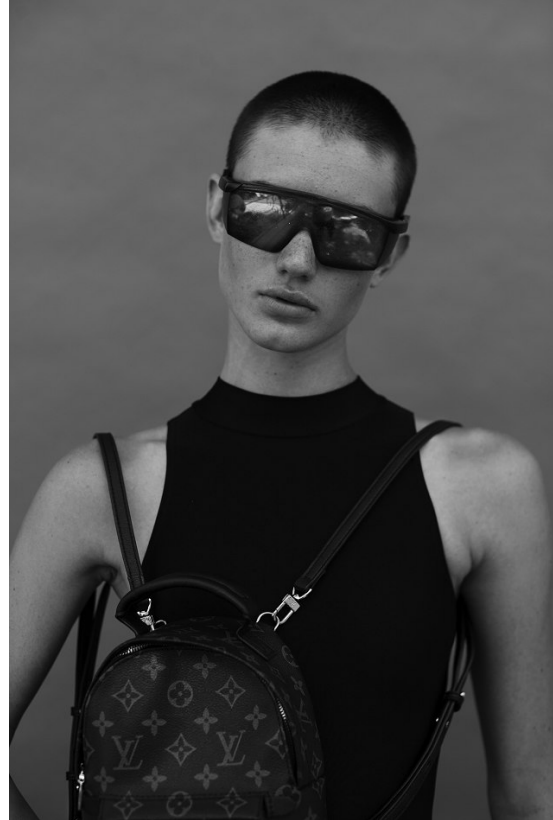

# BOSS MODELS

CAPE TOWN

**MIGS LOMBARD**

Height: 177cm Bust: 85cm Waist: 65cm Hips: 97cm Shoe: 7 UK Eyes: Green/Brown

# BOSS MODELS

CAPE TOWN

MIGS LOMBARD

Height: 177cm Bust: 85cm Waist: 65cm Hips: 97cm Shoe: 7 UK Eyes: Green/Brown

# BOSS MODELS

CAPE TOWN