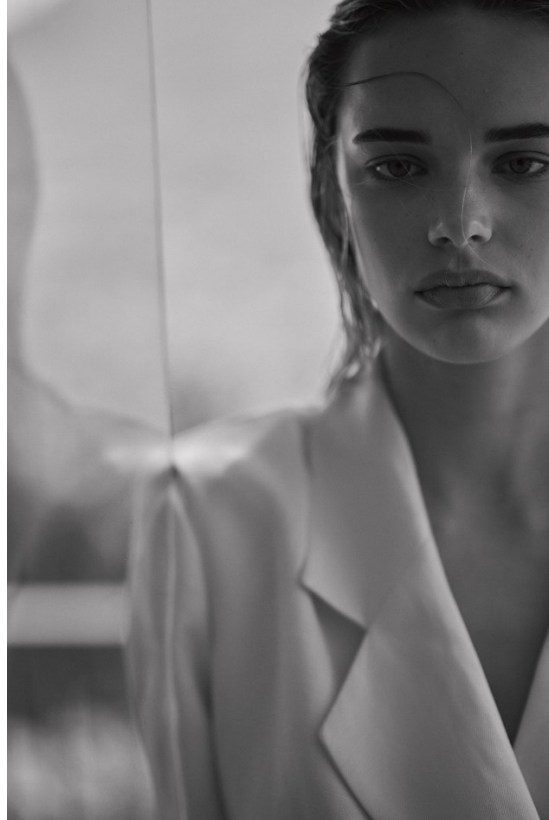

BOSS MODELS

CAPE TOWN

ANNABEL GROBBELAAR

Height: 183cm Bust: 88cm Waist: 65cm Hips: 91cm Shoe: 8 UK Hair: Blonde Eyes: Blue

BOSS MODELS

CAPE TOWN

ANNABEL GROBBELAAR

Height: 183cm Bust: 88cm Waist: 65cm Hips: 91cm Shoe: 8 UK Hair: Blonde Eyes: Blue