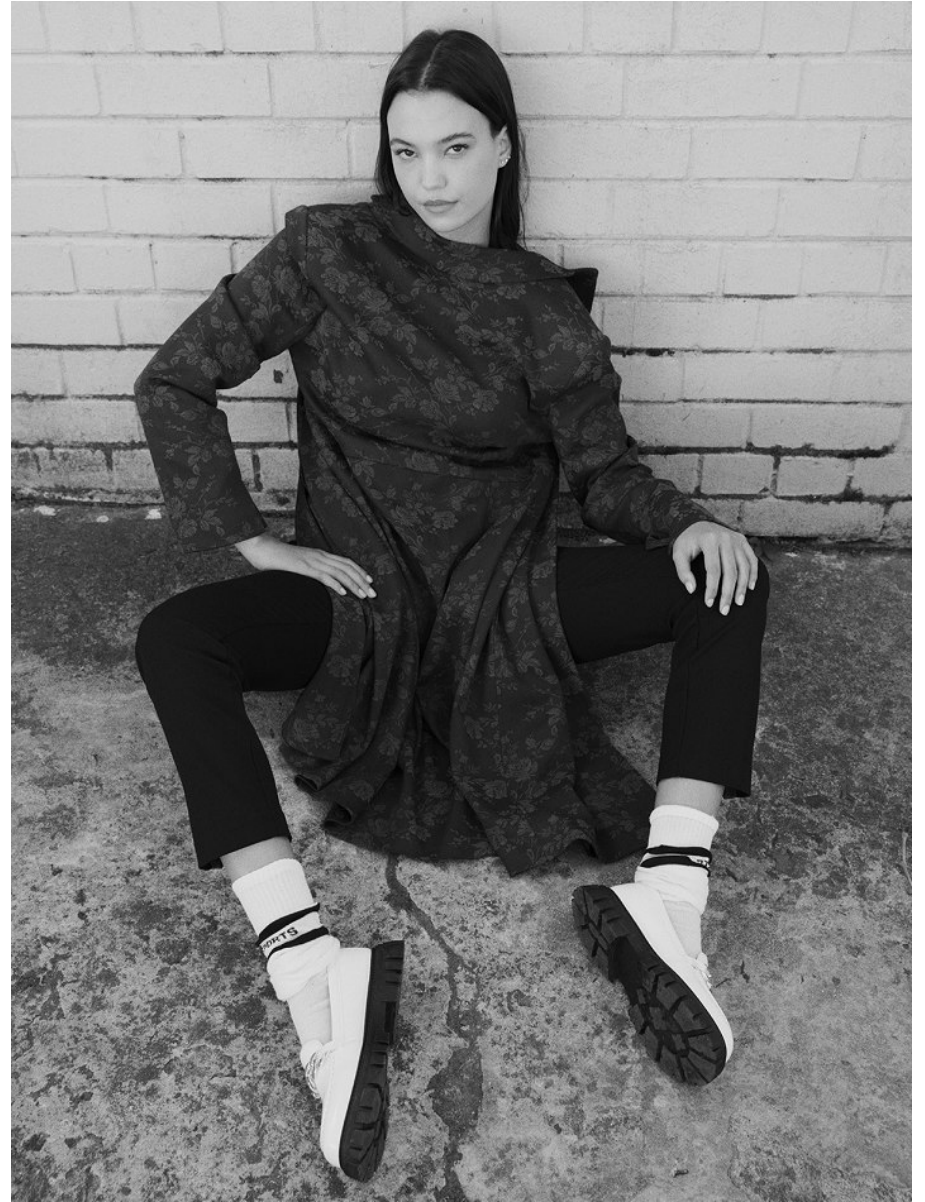

BOSS MODELS

CAPE TOWN

CHLOE SHEPPARD

Height: 172cm Bust: 90cm Waist: 65cm Hips: 92cm Shoe: 5 UK Hair: Brown Eyes: Brown