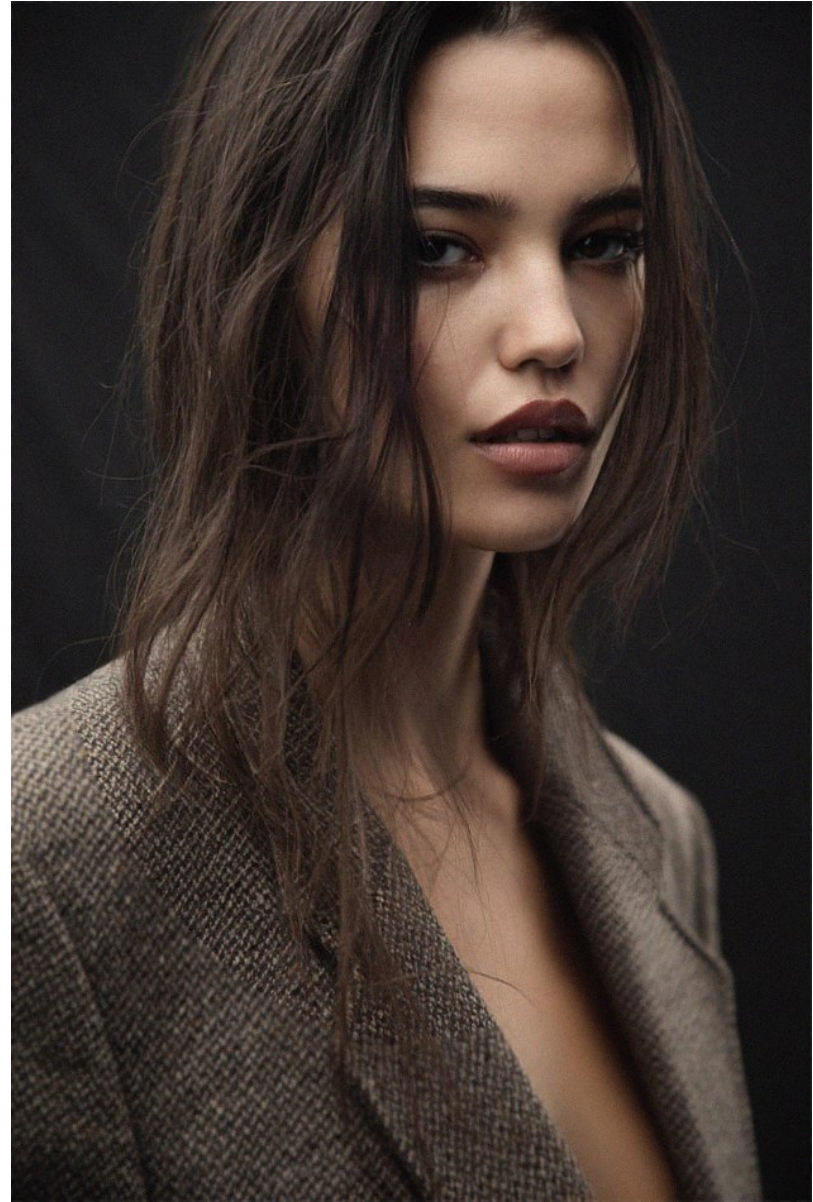

BOSS MODELS

CAPE TOWN

CHLOE SHEPPARD

Height: 172cm Bust: 90cm Waist: 65cm Hips: 92cm Shoe: 5 UK Hair: Brown Eyes: Brown