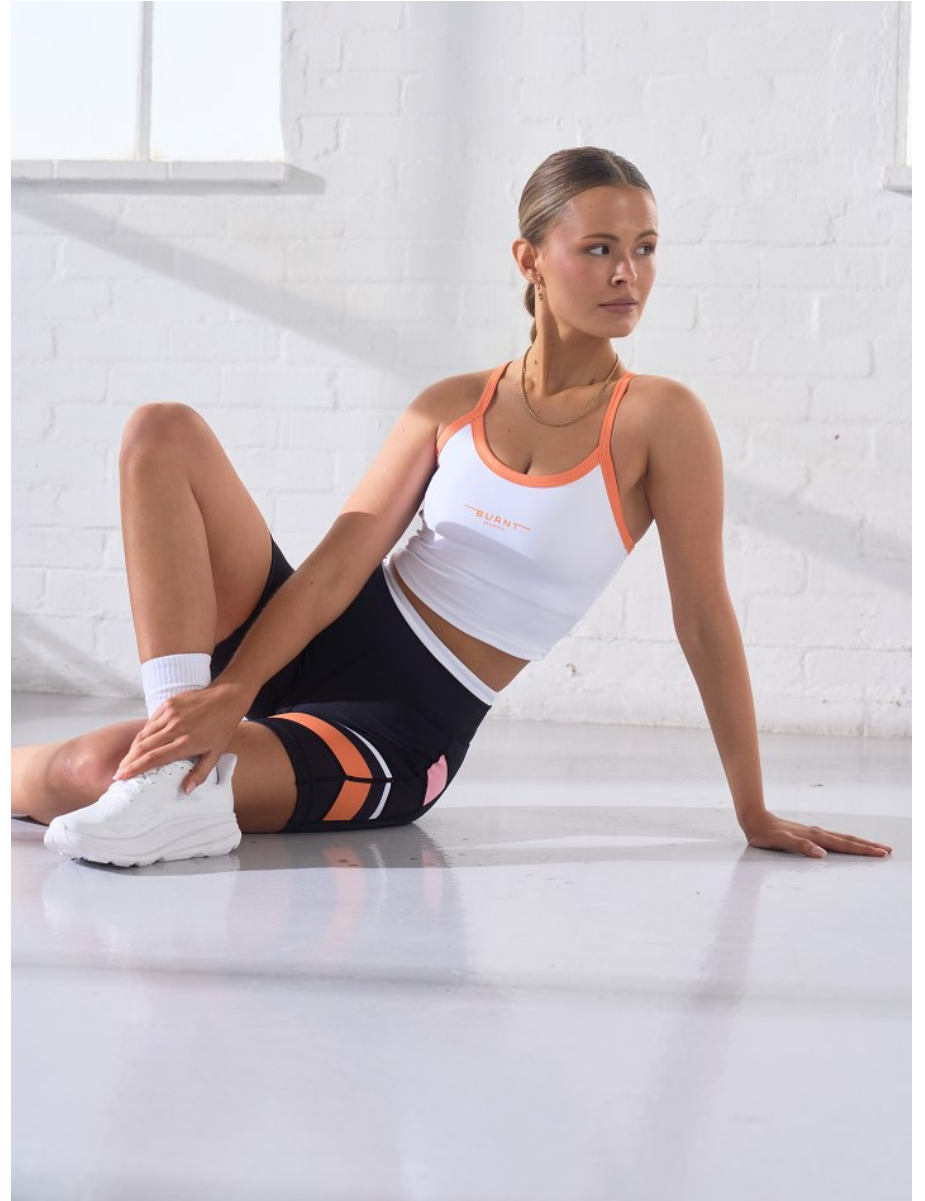

BOSS MODELS

CAPE TOWN

MILA BAILEY

Height: 171cm Bust: 84cm Waist: 61cm Hips: 94cm Shoe: 6 UK Hair: Blonde Eyes: Brown