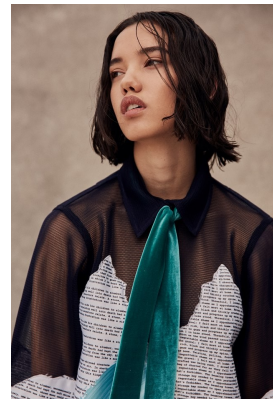

# BOSS MODELS

CAPE TOWN

## KELLY BEN

Height: 176cm Bust: 83cm Waist: 63cm Hips: 88cm Shoe: 5.5 UK Hair: Brown Eyes: Brown