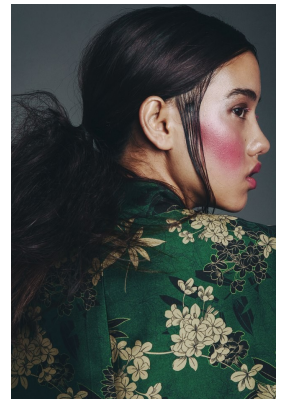

BOSS MODELS

CAPE TOWN

KELLY BEN

Height: 176cm Bust: 83cm Waist: 63cm Hips: 88cm Shoe: 5.5 UK Hair: Brown Eyes: Brown