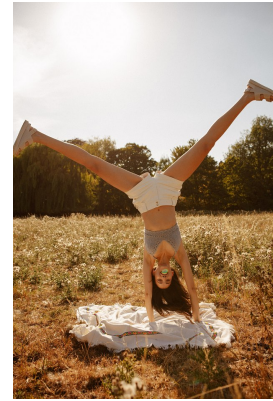

## KELLY BEN

Height: 176cm Bust: 83cm Waist: 63cm Hips: 88cm Shoe: 5.5 UK Hair: Brown Eyes: Brown