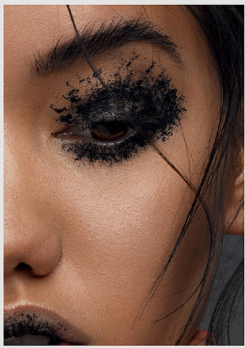

BOSS MODELS

CAPE TOWN

KELLY BEN

Height: 176cm Bust: 83cm Waist: 63cm Hips: 88cm Shoe: 5.5 UK Hair: Brown Eyes: Brown