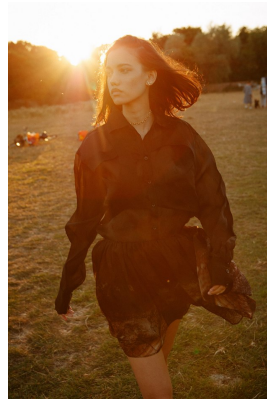

# BOSS MODELS

CAPE TOWN

## KELLY BEN

Height: 176cm Bust: 83cm Waist: 63cm Hips: 88cm Shoe: 5.5 UK Hair: Brown Eyes: Brown