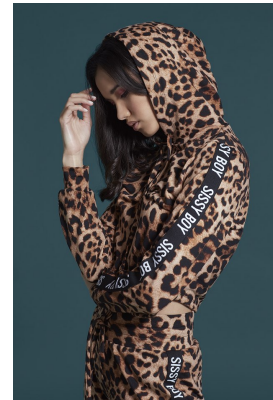

# BOSS MODELS

CAPE TOWN

## KELLY BEN

Height: 176cm Bust: 83cm Waist: 63cm Hips: 88cm Shoe: 5.5 UK Hair: Brown Eyes: Brown