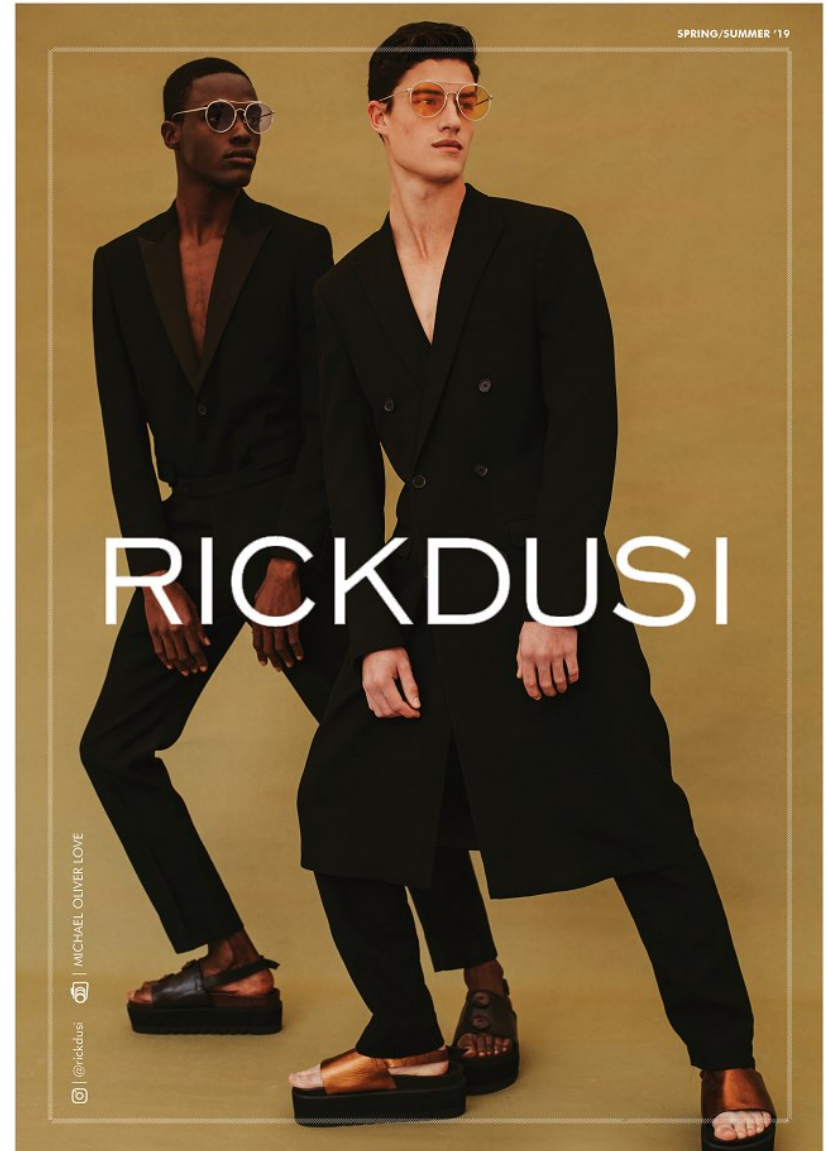

BOSS MODELS

CAPE TOWN

CALEB NEILSON

Height: 185cm Chest: 98cm Waist: 78cm Suit: 38 R Shoe: 10 UK Hair: Brown Eyes: Brown

BOSS MODELS

CAPE TOWN

CALEB NEILSON

Height: 185cm Chest: 98cm Waist: 78cm Suit: 38 R Shoe: 10 UK Hair: Brown Eyes: Brown