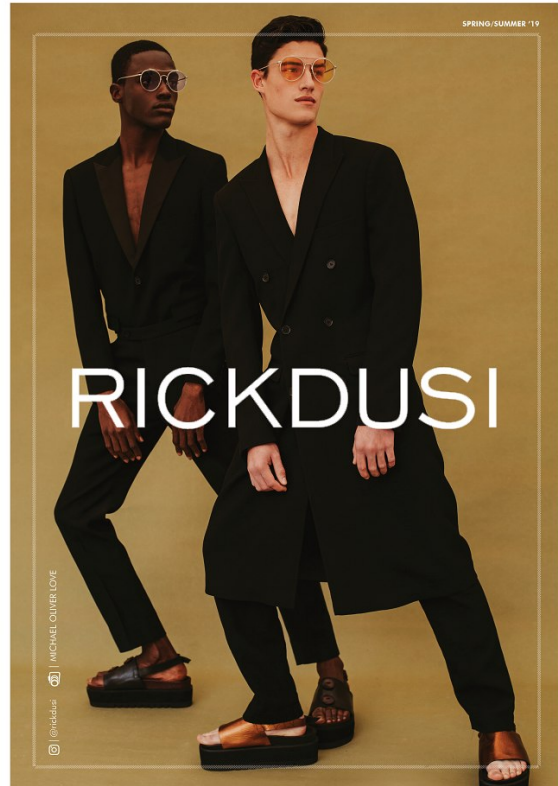

# BOSS MODELS

CAPE TOWN

**CALEB NEILSON**

Height: 185cm Chest: 98cm Waist: 78cm Suit: 38 R Shoe: 10 UK Hair: Brown Eyes: Brown

# BOSS MODELS

CAPE TOWN