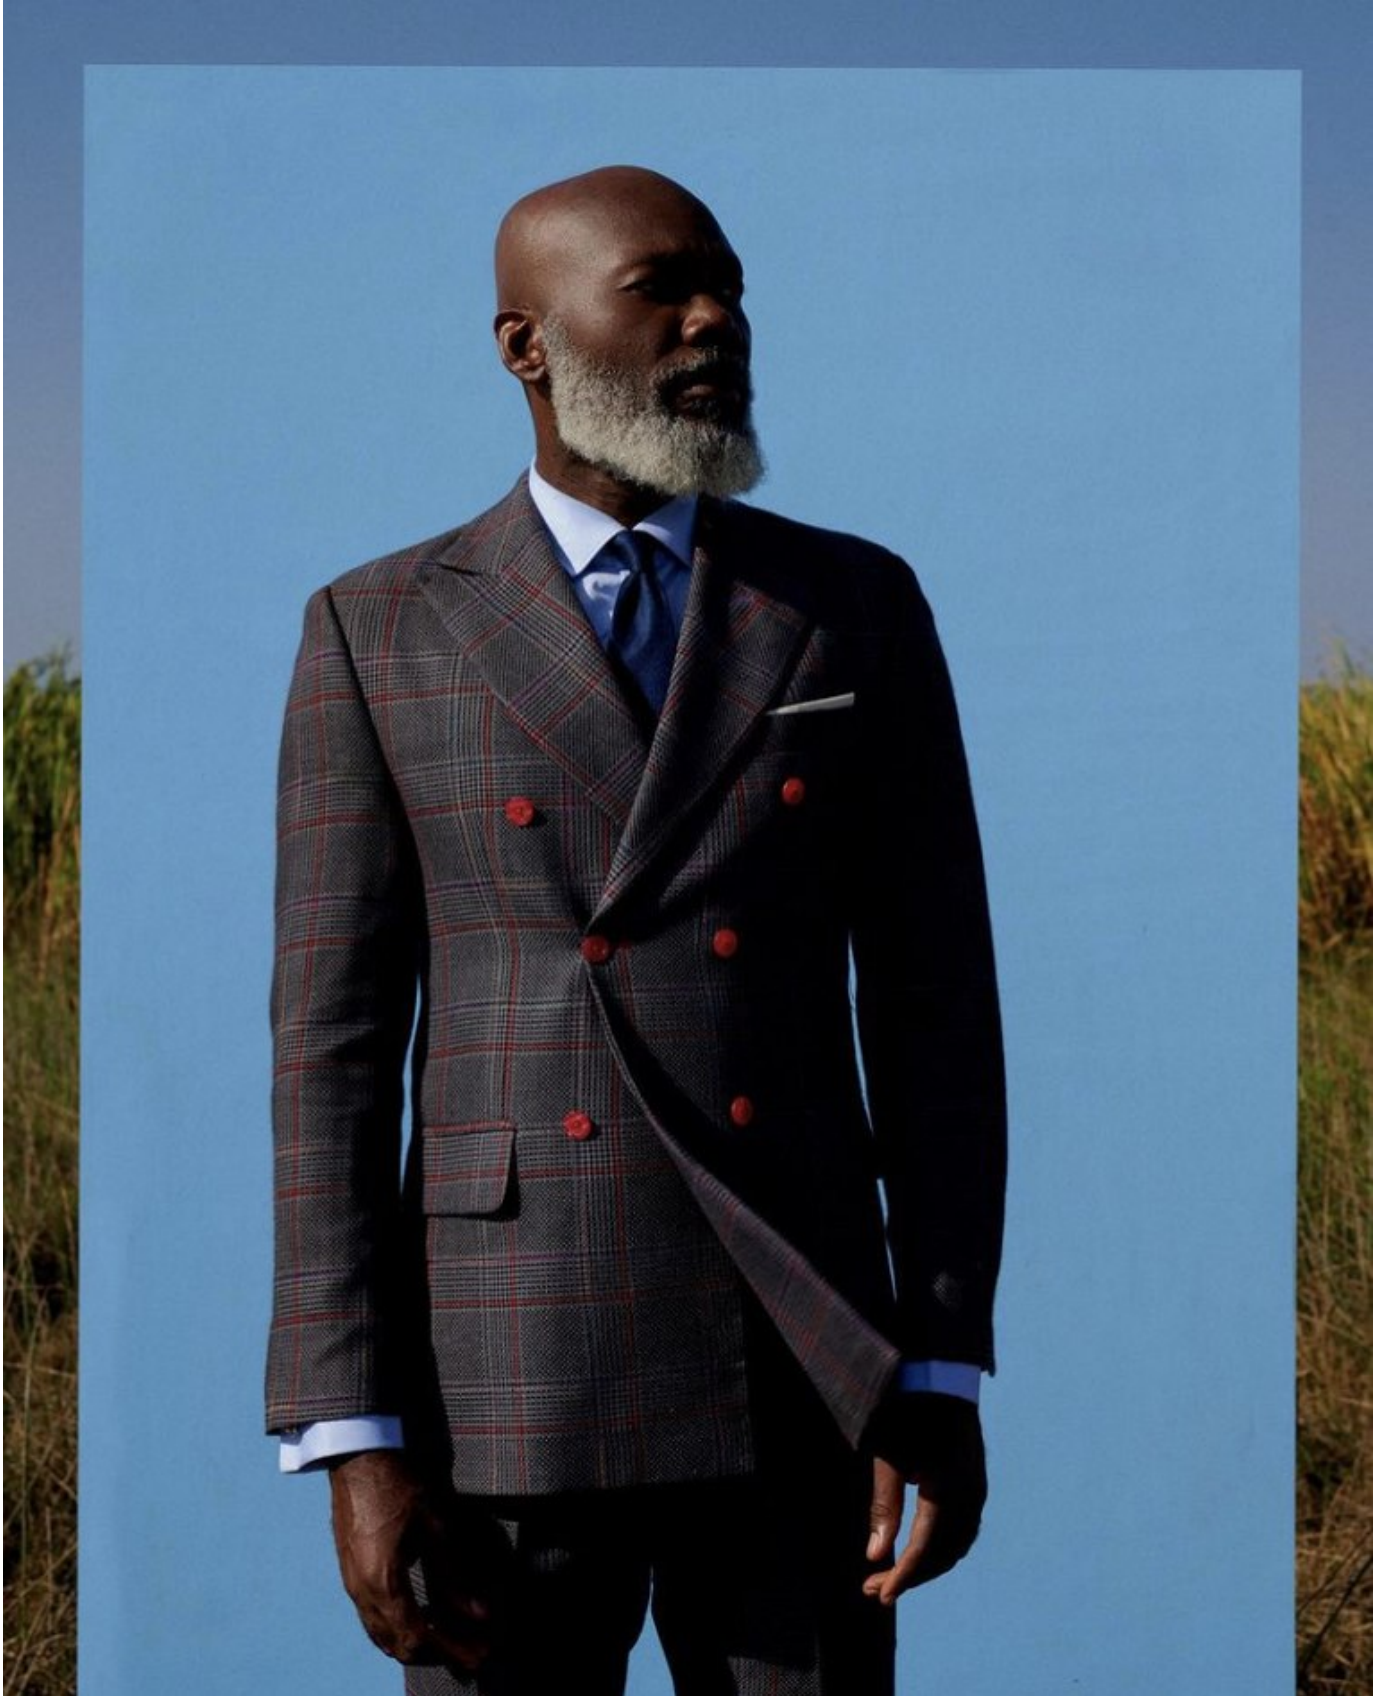

BOSS MODELS

CAPE TOWN

EUGENE KUMASSAH

Height: 189cm Chest: 100cm Waist: 81cm Suit: 41.5 R Shoe: 10.5 UK Hair: Bald Eyes: Brown

BOSS MODELS

CAPE TOWN

EUGENE KUMASSAH

Height: 189cm Chest: 100cm Waist: 81cm Suit: 41.5 R Shoe: 10.5 UK Hair: Bald Eyes: Brown

BOSS MODELS

CAPE TOWN

EUGENE KUMASSAH

Height: 189cm Chest: 100cm Waist: 81cm Suit: 41.5 R Shoe: 10.5 UK Hair: Bald Eyes: Brown

BOSS MODELS

CAPE TOWN

CREATIVE QUAIDZ

EUGENE KUMASSAH

Height: 189cm Chest: 100cm Waist: 81cm Suit: 41.5 R Shoe: 10.5 UK Hair: Bald Eyes: Brown

BOSS MODELS

CAPE TOWN

EUGENE KUMASSAH

Height: 189cm Chest: 100cm Waist: 81cm Suit: 41.5 R Shoe: 10.5 UK Hair: Bald Eyes: Brown