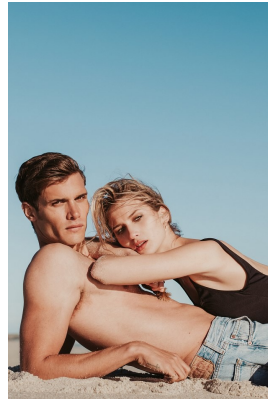

BOSS MODELS

CAPE TOWN

LIAM VANDIAR

Height: 190cm Chest: 103cm Waist: 89cm Suit: 42 L Shoe: 11 UK Hair: Brown Eyes: Brown

BOSS MODELS

CAPE TOWN

LIAM VANDIAR

Height: 190cm Chest: 103cm Waist: 89cm Suit: 42 L Shoe: 11 UK Hair: Brown Eyes: Brown