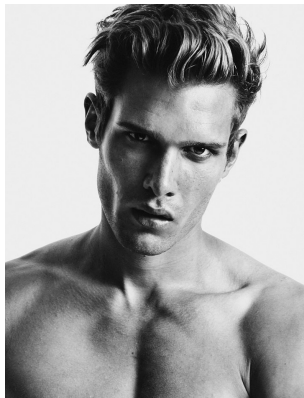

BOSS MODELS

CAPE TOWN

LIAM VANDIAR

Height: 190cm Chest: 103cm Waist: 89cm Suit: 42 L Shoe: 11 UK Hair: Brown Eyes: Brown

BOSS MODELS

CAPE TOWN

LIAM VANDIAR

Height: 190cm Chest: 103cm Waist: 89cm Suit: 42 L Shoe: 11 UK Hair: Brown Eyes: Brown