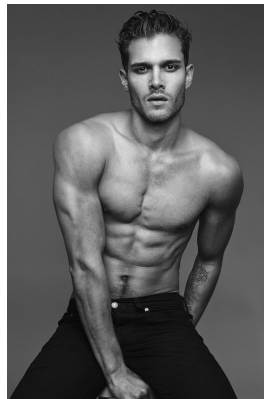

BOSS MODELS

CAPE TOWN

LIAM VANDIAR

Height: 190cm Chest: 103cm Waist: 89cm Suit: 42 L Shoe: 11 UK Hair: Brown Eyes: Brown

BOSS MODELS

CAPE TOWN

LIAM VANDIAR

Height: 190cm Chest: 103cm Waist: 89cm Suit: 42 L Shoe: 11 UK Hair: Brown Eyes: Brown