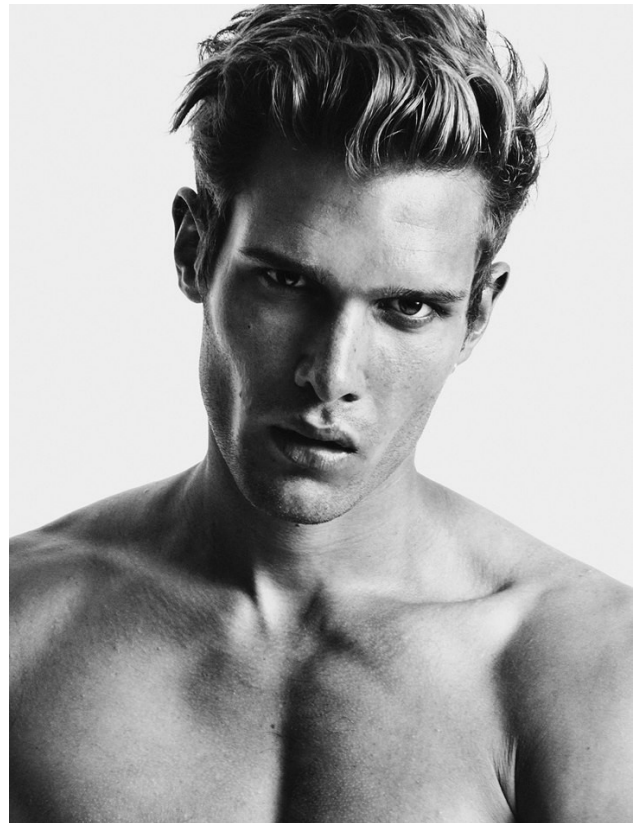

BOSS MODELS

CAPE TOWN

LIAM VANDIAR

Height: 190cm Chest: 103cm Waist: 89cm Suit: 42 L Shoe: 11 UK Hair: Brown Eyes: Brown

BOSS MODELS

CAPE TOWN

LIAM VANDIAR

Height: 190cm Chest: 103cm Waist: 89cm Suit: 42 L Shoe: 11 UK Hair: Brown Eyes: Brown

BOSS MODELS

CAPE TOWN

ROBE MENAGERIE
HAIR: PIERRE STYLIST
MAKEUP: ANDREW JARVIS MICHAEL

LIAM VANDIAR

Height: 190cm Chest: 103cm Waist: 89cm Suit: 42 L Shoe: 11 UK Hair: Brown Eyes: Brown

BOSS MODELS

CAPE TOWN

LIAM VANDIAR

Height: 190cm Chest: 103cm Waist: 89cm Suit: 42 L Shoe: 11 UK Hair: Brown Eyes: Brown

BOSS MODELS

CAPE TOWN

LIAM VANDIAR

Height: 190cm Chest: 103cm Waist: 89cm Suit: 42 L Shoe: 11 UK Hair: Brown Eyes: Brown