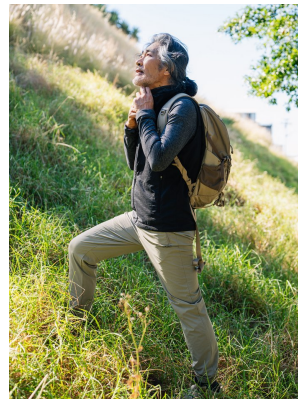

BOSS MODELS

CAPE TOWN

PETER LEE

Height: 178cm Chest: 96cm Waist: 81cm Suit: 38 R Shoe: 9.5 UK Hair: Grey Eyes: Brown