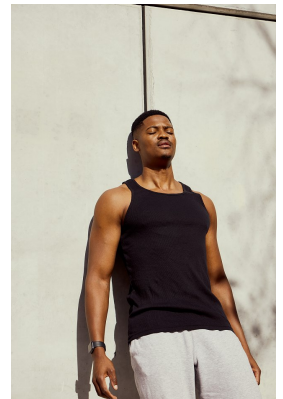

BOSS MODELS

CAPE TOWN

MZEE SOTSAKA

Height: 190cm Chest: 105cm Waist: 86cm Suit: 42 L Shoe: 11 UK Hair: Black Eyes: Brown

BOSS MODELS

CAPE TOWN

MZEE SOTSAKA

Height: 190cm Chest: 105cm Waist: 86cm Suit: 42 L Shoe: 11 UK Hair: Black Eyes: Brown