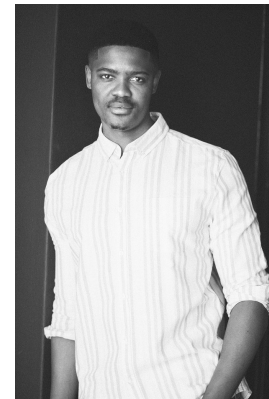

BOSS MODELS

CAPE TOWN

MZEE SOTSAKA

Height: 190cm Chest: 105cm Waist: 86cm Suit: 42 L Shoe: 11 UK Hair: Black Eyes: Brown

BOSS MODELS

CAPE TOWN

MZEE SOTSAKA

Height: 190cm Chest: 105cm Waist: 86cm Suit: 42 L Shoe: 11 UK Hair: Black Eyes: Brown