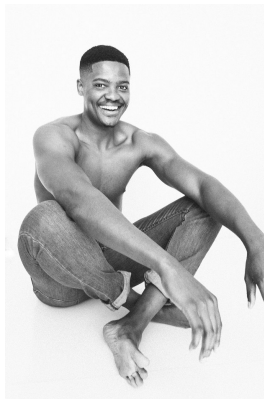

BOSS MODELS

CAPE TOWN

MZEE SOTSAKA

Height: 190cm Chest: 105cm Waist: 86cm Suit: 42 L Shoe: 11 UK Hair: Black Eyes: Brown

BOSS MODELS

CAPE TOWN

MZEE SOTSAKA

Height: 190cm Chest: 105cm Waist: 86cm Suit: 42 L Shoe: 11 UK Hair: Black Eyes: Brown