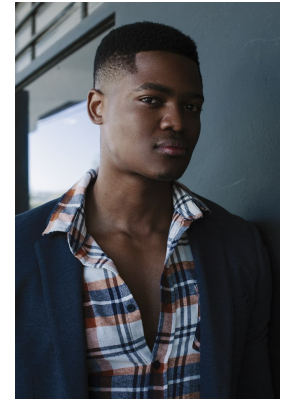

BOSS MODELS

CAPE TOWN

MZEE SOTSAKA

Height: 190cm Chest: 105cm Waist: 86cm Suit: 42 L Shoe: 11 UK Hair: Black Eyes: Brown

BOSS MODELS

CAPE TOWN

MZEE SOTSAKA

Height: 190cm Chest: 105cm Waist: 86cm Suit: 42 L Shoe: 11 UK Hair: Black Eyes: Brown