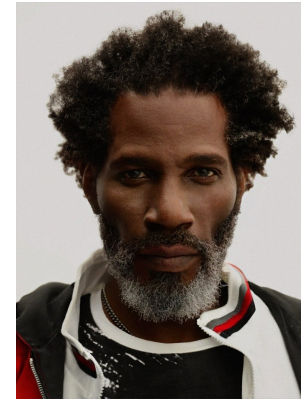

# BOSS MODELS

CAPE TOWN

## POPE JERROD

Height: 185cm Chest: 106cm Waist: 91cm Suit: 42 L Shoe: 11 UK Hair: Black Eyes: Brown