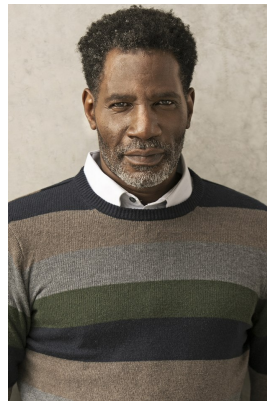

BOSS MODELS

CAPE TOWN

POPE JERROD

Height: 185cm Chest: 106cm Waist: 91cm Suit: 42 L Shoe: 11 UK Hair: Black Eyes: Brown