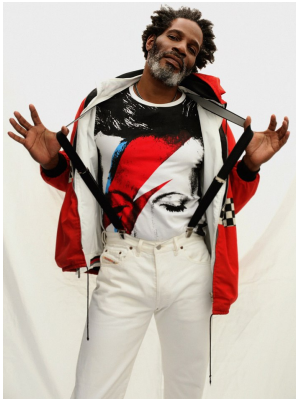

# BOSS MODELS

CAPE TOWN

## POPE JERROD

Height: 185cm Chest: 106cm Waist: 91cm Suit: 42 L Shoe: 11 UK Hair: Black Eyes: Brown