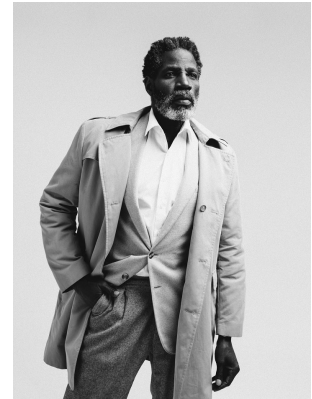

# BOSS MODELS

CAPE TOWN

## POPE JERROD

Height: 185cm Chest: 106cm Waist: 91cm Suit: 42 L Shoe: 11 UK Hair: Black Eyes: Brown