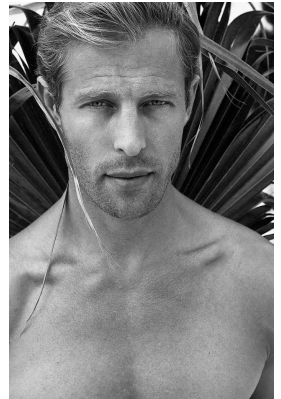

# BOSS MODELS

CAPE TOWN

## STUART BELLAMY

Height: 193cm Chest: 106cm Waist: 86cm Suit: 42 L Shoe: 11 UK Hair: Blonde Eyes: Blue