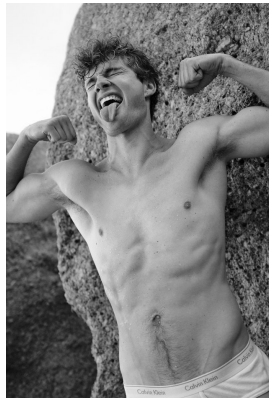

BOSS MODELS

CAPE TOWN

LUKE CHASE VOLKER

Height: 187cm Chest: 95cm Waist: 76cm Suit: 38 L Shoe: 10 UK Hair: Dark Blonde Eyes: Blue