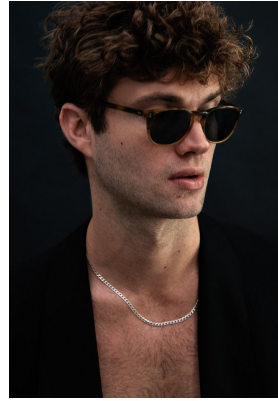

# BOSS MODELS

CAPE TOWN

## LUKE CHASE VOLKER

Height: 187cm Chest: 95cm Waist: 76cm Suit: 38 L Shoe: 10 UK Hair: Dark Blonde Eyes: Blue

# BOSS MODELS

CAPE TOWN

Image: Luke Chase Volker represented by Boss Models Cape Town