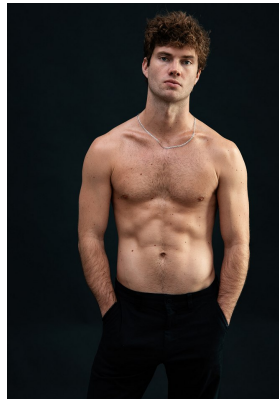

# BOSS MODELS

CAPE TOWN

## LUKE CHASE VOLKER

Height: 187cm Chest: 95cm Waist: 76cm Suit: 38 L Shoe: 10 UK Hair: Dark Blonde Eyes: Blue

# BOSS MODELS

CAPE TOWN

Image: Luke Chase Volker represented by Boss Models Cape Town