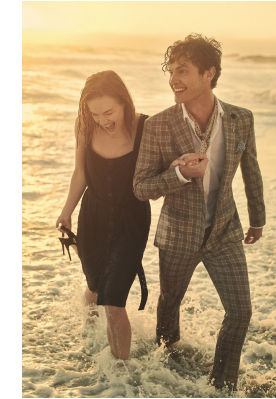

# BOSS MODELS

CAPE TOWN

# BOSS MODELS

CAPE TOWN

Image: Luke Chase Volker represented by Boss Models Cape Town