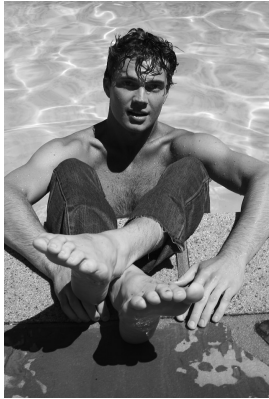

# BOSS MODELS

CAPE TOWN

Image: Luke Chase Volker represented by Boss Models Cape Town