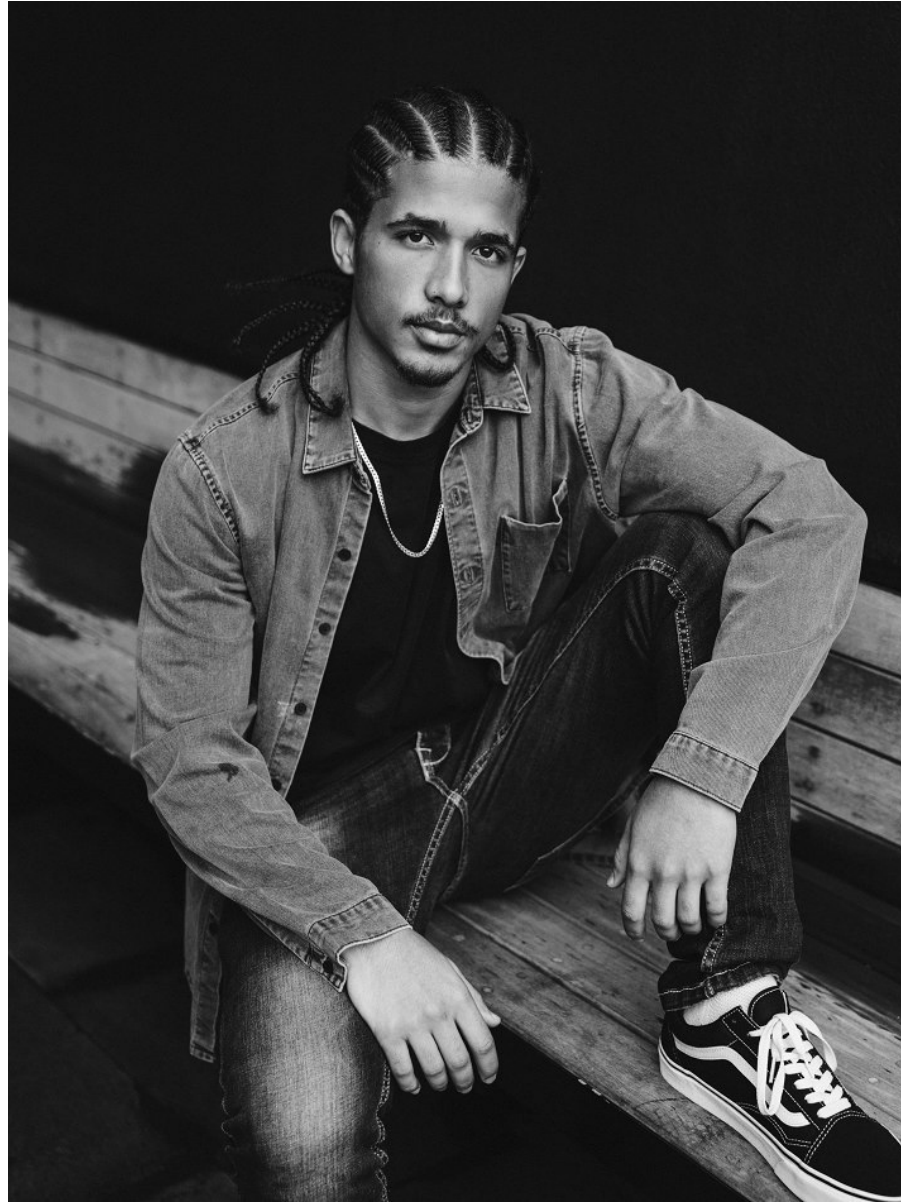

BOSS MODELS

CAPE TOWN

GILLES MUADAVE

Height: 180cm Chest: 97cm Waist: 78cm Shoe: 9.5 UK Hair: Black Eyes: Brown

BOSS MODELS

CAPE TOWN

GILLES MUADAVE

Height: 180cm Chest: 97cm Waist: 78cm Shoe: 9.5 UK Hair: Black Eyes: Brown