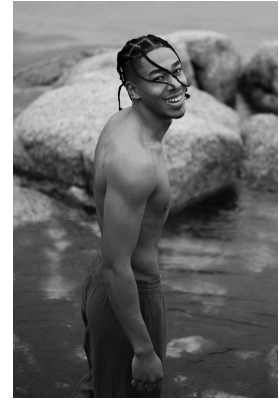

BOSS MODELS

CAPE TOWN

NATHAN SKINNER

Height: 189cm Chest: 104cm Waist: 80cm Suit: 40 R Shoe: 10 UK Hair: Black Eyes: Brown

BOSS MODELS

CAPE TOWN

NATHAN SKINNER

Height: 189cm Chest: 104cm Waist: 80cm Suit: 40 R Shoe: 10 UK Hair: Black Eyes: Brown