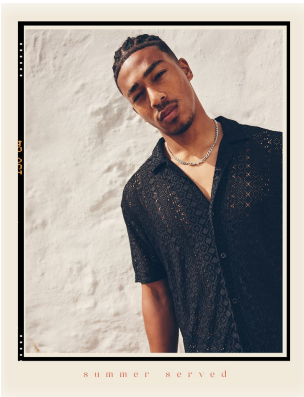

BOSS MODELS

CAPE TOWN

NATHAN SKINNER

Height: 189cm Chest: 104cm Waist: 80cm Suit: 40 R Shoe: 10 UK Hair: Black Eyes: Brown

BOSS MODELS

CAPE TOWN

NATHAN SKINNER

Height: 189cm Chest: 104cm Waist: 80cm Suit: 40 R Shoe: 10 UK Hair: Black Eyes: Brown