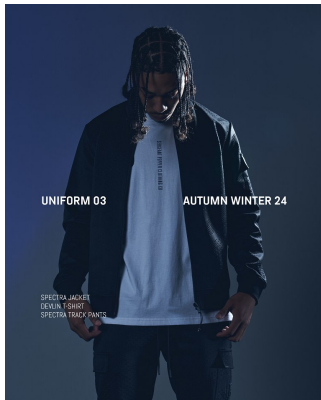

BOSS MODELS

CAPE TOWN

NATHAN SKINNER

Height: 189cm Chest: 104cm Waist: 80cm Suit: 40 R Shoe: 10 UK Hair: Black Eyes: Brown

BOSS MODELS

CAPE TOWN

NATHAN SKINNER

Height: 189cm Chest: 104cm Waist: 80cm Suit: 40 R Shoe: 10 UK Hair: Black Eyes: Brown