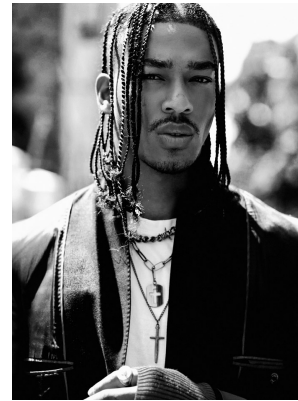

BOSS MODELS

CAPE TOWN

NATHAN SKINNER

Height: 189cm Chest: 104cm Waist: 80cm Suit: 40 R Shoe: 10 UK Hair: Black Eyes: Brown

BOSS MODELS

CAPE TOWN

NATHAN SKINNER

Height: 189cm Chest: 104cm Waist: 80cm Suit: 40 R Shoe: 10 UK Hair: Black Eyes: Brown