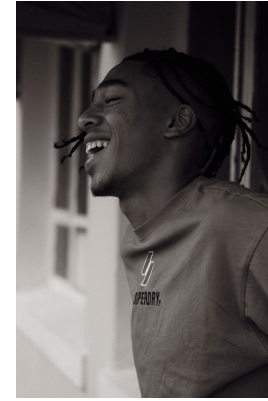

BOSS MODELS

CAPE TOWN

NATHAN SKINNER

Height: 189cm Chest: 104cm Waist: 80cm Suit: 40 R Shoe: 10 UK Hair: Black Eyes: Brown

BOSS MODELS

CAPE TOWN

NATHAN SKINNER

Height: 189cm Chest: 104cm Waist: 80cm Suit: 40 R Shoe: 10 UK Hair: Black Eyes: Brown