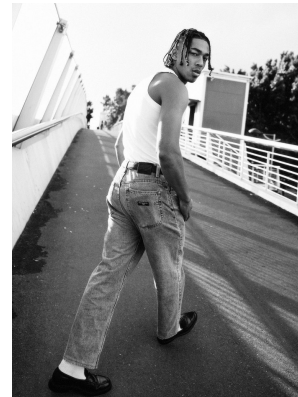

BOSS MODELS

CAPE TOWN

NATHAN SKINNER

Height: 189cm Chest: 104cm Waist: 80cm Suit: 40 R Shoe: 10 UK Hair: Black Eyes: Brown

BOSS MODELS

CAPE TOWN

NATHAN SKINNER

Height: 189cm Chest: 104cm Waist: 80cm Suit: 40 R Shoe: 10 UK Hair: Black Eyes: Brown